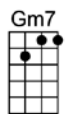

SING A

YOU SHOWED ME THE WAY -Fitzgerald/Green/McRae/Webb

4/4

I used to wonder

if life could be worth-while,

If there were some way

I'd ever rate a smile

Love had no meaning until you happened by.

If life's worth living, there's every reason why

You showed me the way,

when I was someone

in dis-tress

A heart in search of happi-ness, but you showed me the way

My sky was so gray,

I never knew I'd feel a thrill

I couldn't dream a dream un-til you showed me the way

The moment you found me the shadows a-round me

just disappeared from view

The world became rosy, each corner so cozy, darling, all be-cause of you

p.2. You Showed Me the Way

The world became rosy, each corner so cozy, darling, all be-cause of you

CMA7 Dm7 Em7 Am7 Abm7 Gm7 C7 Gm7 C7
You showed me the way, and if I've learned that love can be

F#7 FMA7 Bb6 Bb Ab7 G7 Em7 A7b9 Dm7 G7b9 CMA7
A paradise for you and me, here's all I can say: You showed me the way