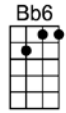

SING A

YOU SHOWED ME THE WAY -Fitzgerald/Green/McRae/Webb

4/4

I used to wonder

if life could be worth-while,

If there were some way

I'd ever rate a smile

Love had no meaning until you happened by.

If life's worth living, there's every reason why

You showed me the way,

when I was someone

in dis-tress

A heart in search of happi-ness, but you showed me the way

My sky was so gray,

I never knew I'd feel a thrill

I couldn't dream a dream un-til you showed me the way

The moment you found me the shadows a-round me

just disappeared from view

The world became rosy, each corner so cozy, darling, all be-cause of you

p.2. You Showed Me the Way

CMA7 Dm7 Em7 Am7 Abm7 Gm7 C7 Gm7 C7
You showed me the way, when I was someone in dis-tress
F#7 FMA7 Bb6 Bb Ab7 G7 Em7 Eb7 Dm7 G7b9

A heart in search of happi-ness, but you showed me the way

CMA7 Dm7 Em7 Am7 Abm7 Gm7 C7 Gm7 C7
My sky was so gray, I never knew I'd feel a thrill
F#7 FMA7 Bb6 Bb Ab7 G7 C