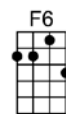

SING A

YOU SHOWED ME THE WAY -Fitzgerald/Green/McRae/Webb

4/4

I used to wonder

if life could be worth-while,

If there were some way

I'd ever rate a smile

Love had no meaning until you happened by.

If life's worth living, there's every reason why

You showed me the way,

when I was someone

in dis-tress

A heart in search of happi-ness, but you showed me the way

My sky was so gray,

I never knew I'd feel a thrill

I couldn't dream a dream un-til you showed me the way

The moment you found me the shadows a-round me

just disappeared from view

The world became rosy, each corner so cozy, darling, all be-cause of you

p.2. You Showed Me the Way

CMA7 Dm7 Em7 Am7 Abm7 Gm7 C7 Gm7 C7
You showed me the way, when I was someone in dis-tress
F#7 FMA7 Bb6 Bb Ab7 G7 Em7 Eb7 Dm7 G7b9

A heart in search of happi-ness, but you showed me the way

CMA7 Dm7 Em7 Am7 Abm7 Gm7 C7 Gm7 C7
My sky was so gray, I never knew I'd feel a thrill
F#7 FMA7 Bb6 Bb Ab7 G7 C