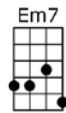

SING A

YOU SHOWED ME THE WAY -Fitzgerald/Green/McRae/Webb

4/4

I used to wonder

if life could be worth-while,

If there were some way

I'd ever rate a smile

Love had no meaning until you happened by.

If life's worth living, there's every reason why

You showed me the way,

when I was someone

in dis-tress

A heart in search of happi-ness, but you showed me the way

My sky was so gray,

I never knew I'd feel a thrill

CMA7 Dm7 Em7 Am7 Abm7 Gm7 C7 Gm7 C7
You showed me the way, when I was someone in dis-tress
F#7 FMA7 Bb6 Bb Ab7 G7 Em7 Eb7 Dm7 G7b9

A heart in search of happi-ness, but you showed me the way

CMA7 Dm7 Em7 Am7 Abm7 Gm7 C7 Gm7 C7
My sky was so gray, I never knew I'd feel a thrill
F#7 FMA7 Bb6 Bb Ab7 G7 C

The world became rosy, each corner so cozy, darling, all be-cause of you

CMA7 Dm7 Em7 Am7 Abm7 Gm7 C7 Gm7 C7
You showed me the way, and if I've learned that love can be

F#7 FMA7 Bb6 Bb Ab7 G7 Em7 A7b9 Dm7 G7b9 CMA7
A paradise for you and me, here's all I can say: You showed me the way