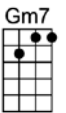

SING A

YOU SHOWED ME THE WAY -Fitzgerald/Green/McRae/Webb

4/4

I used to wonder

if life could be worth-while,

If there were some way

I'd ever rate a smile

Love had no meaning until you happened by.

If life's worth living, there's every reason why

You showed me the way,

when I was someone

in dis-tress

A heart in search of happi-ness, but you showed me the way

My sky was so gray,

I never knew I'd feel a thrill

I couldn't dream a dream un-til you showed me the way

The moment you found me the shadows a-round me

just disappeared from view

The world became rosy, each corner so cozy, darling, all be-cause of you

p.2. You Showed Me the Way

CMA7 Dm7 Em7 Am7 Abm7 Gm7 C7 Gm7 C7
You showed me the way, when I was someone in dis-tress
F#7 FMA7 Bb6 Bb Ab7 G7 Em7 Eb7 Dm7 G7b9

A heart in search of happi-ness, but you showed me the way

CMA7 Dm7 Em7 Am7 Abm7 Gm7 C7 Gm7 C7
My sky was so gray, I never knew I'd feel a thrill
F#7 FMA7 Bb6 Bb Ab7 G7 C