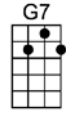

SING A

YOU SHOWED ME THE WAY -Fitzgerald/Green/McRae/Webb

4/4

I used to wonder

if life could be worth-while,

If there were some way

I'd ever rate a smile

Love had no meaning until you happened by.

If life's worth living, there's every reason why

You showed me the way,

when I was someone

in dis-tress

A heart in search of happi-ness, but you showed me the way

My sky was so gray,

I never knew I'd feel a thrill

CMA7 Dm7 Em7 Am7 Abm7 Gm7 C7 Gm7 C7
You showed me the way, when I was someone in dis-tress
F#7 FMA7 Bb6 Bb Ab7 G7 Em7 Eb7 Dm7 G7b9

A heart in search of happi-ness, but you showed me the way

CMA7 Dm7 Em7 Am7 Abm7 Gm7 C7 Gm7 C7
My sky was so gray, I never knew I'd feel a thrill
F#7 FMA7 Bb6 Bb Ab7 G7 C

The world became rosy, each corner so cozy, darling, all be-cause of you

CMA7 Dm7 Em7 Am7 Abm7 Gm7 C7 Gm7 C7
You showed me the way, and if I've learned that love can be

F#7 FMA7 Bb6 Bb Ab7 G7 Em7 A7b9 Dm7 G7b9 CMA7
A paradise for you and me, here's all I can say: You showed me the way