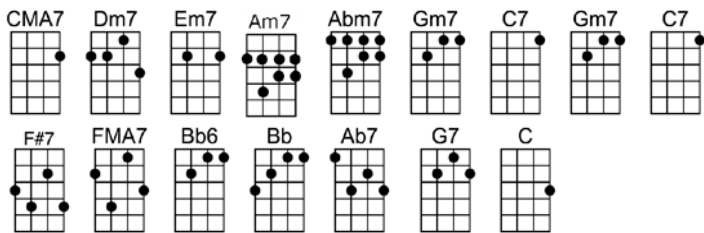

If life's worth living, there's every reason why

You showed me the way,

when I was someone

in dis-tress

A heart in search of happi-ness, but you showed me the way

My sky was so gray,

I never knew I'd feel a thrill

I couldn't dream a dream un-til you showed me the way

The moment you found me the shadows a-round me

just disappeared from view

The world became rosy, each corner so cozy, darling, all be-cause of you

p.2. You Showed Me the Way

You showed me the way, and if I've learned that love can be

A paradise for you and me, here's all I can say: You showed me the way

Interlude:

The moment you found me the shadows a-round me just disap-peared from view

CMA7 Dm7 Em7 Am7 Abm7 Gm7 C7 Gm7 C7
You showed me the way, when I was someone in dis-tress
F#7 FMA7 Bb6 Bb Ab7 G7 Em7 Eb7 Dm7 G7b9

A heart in search of happi-ness, but you showed me the way

CMA7 Dm7 Em7 Am7 Abm7 Gm7 C7 Gm7 C7
My sky was so gray, I never knew I'd feel a thrill
F#7 FMA7 Bb6 Bb Ab7 G7 C