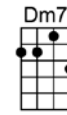

SING A

YOU SHOWED ME THE WAY -Fitzgerald/Green/McRae/Webb

4/4

I used to wonder

if life could be worth-while,

If there were some way

I'd ever rate a smile

Love had no meaning until you happened by.

If life's worth living, there's every reason why

You showed me the way,

when I was someone

in dis-tress

A heart in search of happi-ness, but you showed me the way

My sky was so gray,

I never knew I'd feel a thrill

CMA7 Dm7 Em7 Am7 Abm7 Gm7 C7 Gm7 C7
You showed me the way, when I was someone in dis-tress
F#7 FMA7 Bb6 Bb Ab7 G7 Em7 Eb7 Dm7 G7b9

A heart in search of happi-ness, but you showed me the way

CMA7 Dm7 Em7 Am7 Abm7 Gm7 C7 Gm7 C7
My sky was so gray, I never knew I'd feel a thrill
F#7 FMA7 Bb6 Bb Ab7 G7 C

The world became rosy, each corner so cozy, darling, all be-cause of you

CMA7 Dm7 Em7 Am7 Abm7 Gm7 C7 Gm7 C7
You showed me the way, and if I've learned that love can be

F#7 FMA7 Bb6 Bb Ab7 G7 Em7 A7b9 Dm7 G7b9 CMA7
A paradise for you and me, here's all I can say: You showed me the way