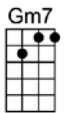

SING A

YOU SHOWED ME THE WAY -Fitzgerald/Green/McRae/Webb

4/4

I used to wonder

if life could be worth-while,

If there were some way

I'd ever rate a smile

Love had no meaning until you happened by.

If life's worth living, there's every reason why

You showed me the way,

when I was someone

in dis-tress

A heart in search of happi-ness, but you showed me the way

My sky was so gray,

I never knew I'd feel a thrill

I couldn't dream a dream un-til you showed me the way

The moment you found me the shadows a-round me

just disappeared from view

The world became rosy, each corner so cozy, darling, all be-cause of you

p.2. You Showed Me the Way

The world became rosy, each corner so cozy, darling, all be-cause of you

CMA7 Dm7 Em7 Am7 Abm7 Gm7 C7 Gm7 C7
You showed me the way, and if I've learned that love can be

F#7 FMA7 Bb6 Bb Ab7 G7 Em7 A7b9 Dm7 G7b9 CMA7
A paradise for you and me, here's all I can say: You showed me the way