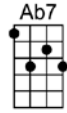

SING A

YOU SHOWED ME THE WAY -Fitzgerald/Green/McRae/Webb

4/4

I used to wonder

if life could be worth-while,

If there were some way

I'd ever rate a smile

Love had no meaning until you happened by.

If life's worth living, there's every reason why

You showed me the way,

when I was someone

in dis-tress

A heart in search of happi-ness, but you showed me the way

My sky was so gray,

I never knew I'd feel a thrill

CMA7 Dm7 Em7 Am7 Abm7 Gm7 C7 Gm7 C7
You showed me the way, when I was someone in dis-tress
F#7 FMA7 Bb6 Bb Ab7 G7 Em7 Eb7 Dm7 G7b9

A heart in search of happi-ness, but you showed me the way

CMA7 Dm7 Em7 Am7 Abm7 Gm7 C7 Gm7 C7
My sky was so gray, I never knew I'd feel a thrill
F#7 FMA7 Bb6 Bb Ab7 G7 C

The world became rosy, each corner so cozy, darling, all be-cause of you

CMA7 Dm7 Em7 Am7 Abm7 Gm7 C7 Gm7 C7
You showed me the way, and if I've learned that love can be

F#7 FMA7 Bb6 Bb Ab7 G7 Em7 A7b9 Dm7 G7b9 CMA7
A paradise for you and me, here's all I can say: You showed me the way