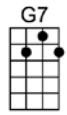

SING A

YOU SHOWED ME THE WAY -Fitzgerald/Green/McRae/Webb

4/4

I used to wonder

if life could be worth-while,

If there were some way

I'd ever rate a smile

Love had no meaning until you happened by.

If life's worth living, there's every reason why

You showed me the way,

when I was someone

in dis-tress

A heart in search of happi-ness, but you showed me the way

My sky was so gray,

I never knew I'd feel a thrill

CMA7 Dm7 Em7 Am7 Abm7 Gm7 C7 Gm7 C7
You showed me the way, when I was someone in dis-tress
F#7 FMA7 Bb6 Bb Ab7 G7 Em7 Eb7 Dm7 G7b9

A heart in search of happi-ness, but you showed me the way

CMA7 Dm7 Em7 Am7 Abm7 Gm7 C7 Gm7 C7
My sky was so gray, I never knew I'd feel a thrill
F#7 FMA7 Bb6 Bb Ab7 G7 C

The world became rosy, each corner so cozy, darling, all be-cause of you

CMA7 Dm7 Em7 Am7 Abm7 Gm7 C7 Gm7 C7
You showed me the way, and if I've learned that love can be

F#7 FMA7 Bb6 Bb Ab7 G7 Em7 A7b9 Dm7 G7b9 CMA7
A paradise for you and me, here's all I can say: You showed me the way