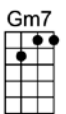

SING A

YOU SHOWED ME THE WAY -Fitzgerald/Green/McRae/Webb

4/4

I used to wonder

if life could be worth-while,

If there were some way

I'd ever rate a smile

Love had no meaning until you happened by.

If life's worth living, there's every reason why

You showed me the way,

when I was someone

in dis-tress

A heart in search of happi-ness, but you showed me the way

My sky was so gray,

I never knew I'd feel a thrill

I couldn't dream a dream un-til you showed me the way

The moment you found me the shadows a-round me

just disappeared from view

The world became rosy, each corner so cozy, darling, all be-cause of you

p.2. You Showed Me the Way

The world became rosy, each corner so cozy, darling, all be-cause of you

CMA7 Dm7 Em7 Am7 Abm7 Gm7 C7 Gm7 C7
You showed me the way, and if I've learned that love can be

F#7 FMA7 Bb6 Bb Ab7 G7 Em7 A7b9 Dm7 G7b9 CMA7
A paradise for you and me, here's all I can say: You showed me the way