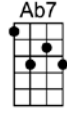

SING A

YOU SHOWED ME THE WAY -Fitzgerald/Green/McRae/Webb

4/4

I used to wonder

if life could be worth-while,

If there were some way

I'd ever rate a smile

Love had no meaning until you happened by.

If life's worth living, there's every reason why

You showed me the way,

when I was someone

in dis-tress

A heart in search of happi-ness, but you showed me the way

My sky was so gray,

I never knew I'd feel a thrill

CMA7 Dm7 Em7 Am7 Abm7 Gm7 C7 Gm7 C7
You showed me the way, when I was someone in dis-tress
F#7 FMA7 Bb6 Bb Ab7 G7 Em7 Eb7 Dm7 G7b9

A heart in search of happi-ness, but you showed me the way

CMA7 Dm7 Em7 Am7 Abm7 Gm7 C7 Gm7 C7
My sky was so gray, I never knew I'd feel a thrill
F#7 FMA7 Bb6 Bb Ab7 G7 C

The world became rosy, each corner so cozy, darling, all be-cause of you

CMA7 Dm7 Em7 Am7 Abm7 Gm7 C7 Gm7 C7
You showed me the way, and if I've learned that love can be

F#7 FMA7 Bb6 Bb Ab7 G7 Em7 A7b9 Dm7 G7b9 CMA7
A paradise for you and me, here's all I can say: You showed me the way