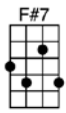

SING A

YOU SHOWED ME THE WAY -Fitzgerald/Green/McRae/Webb

4/4

I used to wonder

if life could be worth-while,

If there were some way

I'd ever rate a smile

Love had no meaning until you happened by.

If life's worth living, there's every reason why

You showed me the way,

when I was someone

in dis-tress

A heart in search of happi-ness, but you showed me the way

My sky was so gray,

I never knew I'd feel a thrill

CMA7 Dm7 Em7 Am7 Abm7 Gm7 C7 Gm7 C7
You showed me the way, when I was someone in dis-tress
F#7 FMA7 Bb6 Bb Ab7 G7 Em7 Eb7 Dm7 G7b9

A heart in search of happi-ness, but you showed me the way

CMA7 Dm7 Em7 Am7 Abm7 Gm7 C7 Gm7 C7
My sky was so gray, I never knew I'd feel a thrill
F#7 FMA7 Bb6 Bb Ab7 G7 C

The world became rosy, each corner so cozy, darling, all be-cause of you

CMA7 Dm7 Em7 Am7 Abm7 Gm7 C7 Gm7 C7
You showed me the way, and if I've learned that love can be

F#7 FMA7 Bb6 Bb Ab7 G7 Em7 A7b9 Dm7 G7b9 CMA7
A paradise for you and me, here's all I can say: You showed me the way