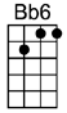

SING A

YOU SHOWED ME THE WAY -Fitzgerald/Green/McRae/Webb

4/4

I used to wonder

if life could be worth-while,

If there were some way

I'd ever rate a smile

Love had no meaning until you happened by.

If life's worth living, there's every reason why

You showed me the way,

when I was someone

in dis-tress

A heart in search of happi-ness, but you showed me the way

My sky was so gray,

I never knew I'd feel a thrill

CMA7 Dm7 Em7 Am7 Abm7 Gm7 C7 Gm7 C7
You showed me the way, when I was someone in dis-tress
F#7 FMA7 Bb6 Bb Ab7 G7 Em7 Eb7 Dm7 G7b9

A heart in search of happi-ness, but you showed me the way

CMA7 Dm7 Em7 Am7 Abm7 Gm7 C7 Gm7 C7
My sky was so gray, I never knew I'd feel a thrill
F#7 FMA7 Bb6 Bb Ab7 G7 C

The world became rosy, each corner so cozy, darling, all be-cause of you

CMA7 Dm7 Em7 Am7 Abm7 Gm7 C7 Gm7 C7
You showed me the way, and if I've learned that love can be

F#7 FMA7 Bb6 Bb Ab7 G7 Em7 A7b9 Dm7 G7b9 CMA7
A paradise for you and me, here's all I can say: You showed me the way