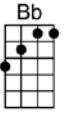

SING A

YOU SHOWED ME THE WAY -Fitzgerald/Green/McRae/Webb

4/4

I used to wonder

if life could be worth-while,

If there were some way

I'd ever rate a smile

Love had no meaning until you happened by.

If life's worth living, there's every reason why

You showed me the way,

when I was someone

in dis-tress

A heart in search of happi-ness, but you showed me the way

My sky was so gray,

I never knew I'd feel a thrill

CMA7 Dm7 Em7 Am7 Abm7 Gm7 C7 Gm7 C7
You showed me the way, when I was someone in dis-tress
F#7 FMA7 Bb6 Bb Ab7 G7 Em7 Eb7 Dm7 G7b9

A heart in search of happi-ness, but you showed me the way

CMA7 Dm7 Em7 Am7 Abm7 Gm7 C7 Gm7 C7
My sky was so gray, I never knew I'd feel a thrill
F#7 FMA7 Bb6 Bb Ab7 G7 C

The world became rosy, each corner so cozy, darling, all be-cause of you

CMA7 Dm7 Em7 Am7 Abm7 Gm7 C7 Gm7 C7
You showed me the way, and if I've learned that love can be

F#7 FMA7 Bb6 Bb Ab7 G7 Em7 A7b9 Dm7 G7b9 CMA7
A paradise for you and me, here's all I can say: You showed me the way