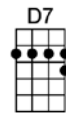

The world became rosy, each corner so cozy, darling, all be-cause of you