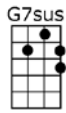

SING A

YOU SHOWED ME THE WAY -Fitzgerald/Green/McRae/Webb

4/4

I used to wonder

if life could be worth-while,

If there were some way

I'd ever rate a smile

Love had no meaning until you happened by.

If life's worth living, there's every reason why

You showed me the way,

when I was someone

in dis-tress

A heart in search of happi-ness, but you showed me the way

My sky was so gray,

I never knew I'd feel a thrill

CMA7 Dm7 Em7 Am7 Abm7 Gm7 C7 Gm7 C7
You showed me the way, when I was someone in dis-tress
F#7 FMA7 Bb6 Bb Ab7 G7 Em7 Eb7 Dm7 G7b9

A heart in search of happi-ness, but you showed me the way

CMA7 Dm7 Em7 Am7 Abm7 Gm7 C7 Gm7 C7
My sky was so gray, I never knew I'd feel a thrill
F#7 FMA7 Bb6 Bb Ab7 G7 C

The world became rosy, each corner so cozy, darling, all be-cause of you

CMA7 Dm7 Em7 Am7 Abm7 Gm7 C7 Gm7 C7
You showed me the way, and if I've learned that love can be

F#7 FMA7 Bb6 Bb Ab7 G7 Em7 A7b9 Dm7 G7b9 CMA7
A paradise for you and me, here's all I can say: You showed me the way