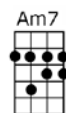

The world became rosy, each corner so cozy, darling, all be-cause of you