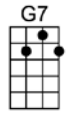

SING A

YOU SHOWED ME THE WAY -Fitzgerald/Green/McRae/Webb

4/4

I used to wonder

if life could be worth-while,

If there were some way

I'd ever rate a smile

Love had no meaning until you happened by.

If life's worth living, there's every reason why

You showed me the way,

when I was someone

in dis-tress

A heart in search of happi-ness, but you showed me the way

My sky was so gray,

I never knew I'd feel a thrill

CMA7 Dm7 Em7 Am7 Abm7 Gm7 C7 Gm7 C7
You showed me the way, when I was someone in dis-tress
F#7 FMA7 Bb6 Bb Ab7 G7 Em7 Eb7 Dm7 G7b9

A heart in search of happi-ness, but you showed me the way

CMA7 Dm7 Em7 Am7 Abm7 Gm7 C7 Gm7 C7
My sky was so gray, I never knew I'd feel a thrill
F#7 FMA7 Bb6 Bb Ab7 G7 C

The world became rosy, each corner so cozy, darling, all be-cause of you

CMA7 Dm7 Em7 Am7 Abm7 Gm7 C7 Gm7 C7
You showed me the way, and if I've learned that love can be

F#7 FMA7 Bb6 Bb Ab7 G7 Em7 A7b9 Dm7 G7b9 CMA7
A paradise for you and me, here's all I can say: You showed me the way