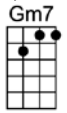

SING A

YOU SHOWED ME THE WAY -Fitzgerald/Green/McRae/Webb

4/4

I used to wonder

if life could be worth-while,

If there were some way

I'd ever rate a smile

Love had no meaning until you happened by.

If life's worth living, there's every reason why

You showed me the way,

when I was someone

in dis-tress

A heart in search of happi-ness, but you showed me the way

My sky was so gray,

I never knew I'd feel a thrill

CMA7 Dm7 Em7 Am7 Abm7 Gm7 C7 Gm7 C7
You showed me the way, when I was someone in dis-tress
F#7 FMA7 Bb6 Bb Ab7 G7 Em7 Eb7 Dm7 G7b9

A heart in search of happi-ness, but you showed me the way

CMA7 Dm7 Em7 Am7 Abm7 Gm7 C7 Gm7 C7
My sky was so gray, I never knew I'd feel a thrill
F#7 FMA7 Bb6 Bb Ab7 G7 C

The world became rosy, each corner so cozy, darling, all be-cause of you

CMA7 Dm7 Em7 Am7 Abm7 Gm7 C7 Gm7 C7
You showed me the way, and if I've learned that love can be

F#7 FMA7 Bb6 Bb Ab7 G7 Em7 A7b9 Dm7 G7b9 CMA7
A paradise for you and me, here's all I can say: You showed me the way