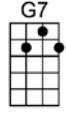

SING A

YOU SHOWED ME THE WAY -Fitzgerald/Green/McRae/Webb

4/4

I used to wonder

if life could be worth-while,

If there were some way

I'd ever rate a smile

Love had no meaning until you happened by.

If life's worth living, there's every reason why

You showed me the way,

when I was someone

in dis-tress

A heart in search of happi-ness, but you showed me the way

My sky was so gray,

I never knew I'd feel a thrill

CMA7 Dm7 Em7 Am7 Abm7 Gm7 C7 Gm7 C7
You showed me the way, when I was someone in dis-tress
F#7 FMA7 Bb6 Bb Ab7 G7 Em7 Eb7 Dm7 G7b9

A heart in search of happi-ness, but you showed me the way

CMA7 Dm7 Em7 Am7 Abm7 Gm7 C7 Gm7 C7
My sky was so gray, I never knew I'd feel a thrill
F#7 FMA7 Bb6 Bb Ab7 G7 C

The world became rosy, each corner so cozy, darling, all be-cause of you

CMA7 Dm7 Em7 Am7 Abm7 Gm7 C7 Gm7 C7
You showed me the way, and if I've learned that love can be

F#7 FMA7 Bb6 Bb Ab7 G7 Em7 A7b9 Dm7 G7b9 CMA7
A paradise for you and me, here's all I can say: You showed me the way