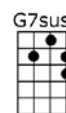

The world became rosy, each corner so cozy, darling, all be-cause of you