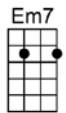

SING A

YOU SHOWED ME THE WAY -Fitzgerald/Green/McRae/Webb

4/4

I used to wonder

if life could be worth-while,

If there were some way

I'd ever rate a smile

Love had no meaning until you happened by.

If life's worth living, there's every reason why

You showed me the way,

when I was someone

in dis-tress

A heart in search of happi-ness, but you showed me the way

My sky was so gray,

I never knew I'd feel a thrill

I couldn't dream a dream un-til you showed me the way

The moment you found me the shadows a-round me

just disappeared from view

The world became rosy, each corner so cozy, darling, all be-cause of you

p.2. You Showed Me the Way

The world became rosy, each corner so cozy, darling, all be-cause of you

CMA7 Dm7 Em7 Am7 Abm7 Gm7 C7 Gm7 C7
You showed me the way, and if I've learned that love can be

F#7 FMA7 Bb6 Bb Ab7 G7 Em7 A7b9 Dm7 G7b9 CMA7
A paradise for you and me, here's all I can say: You showed me the way