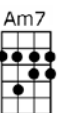

SING A

YOU SHOWED ME THE WAY -Fitzgerald/Green/McRae/Webb

4/4

I used to wonder

if life could be worth-while,

If there were some way

I'd ever rate a smile

Love had no meaning until you happened by.

If life's worth living, there's every reason why

You showed me the way,

when I was someone

in dis-tress

A heart in search of happi-ness, but you showed me the way

My sky was so gray,

I never knew I'd feel a thrill

CMA7 Dm7 Em7 Am7 Abm7 Gm7 C7 Gm7 C7
You showed me the way, when I was someone in dis-tress
F#7 FMA7 Bb6 Bb Ab7 G7 Em7 Eb7 Dm7 G7b9

A heart in search of happi-ness, but you showed me the way

CMA7 Dm7 Em7 Am7 Abm7 Gm7 C7 Gm7 C7
My sky was so gray, I never knew I'd feel a thrill
F#7 FMA7 Bb6 Bb Ab7 G7 C

I couldn't dream a dream un-til you showed me the way

Abm7 Gm7 C7 Gm7 C7 FMA7 F6
The moment you found me the shadows a-round me just disap-peared from view
Am7 D7 Am7 D7 Dm7 G7sus G7b9

The world became rosy, each corner so cozy, darling, all be-cause of you