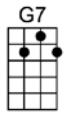

SING A

YOU SHOWED ME THE WAY -Fitzgerald/Green/McRae/Webb

4/4

I used to wonder

if life could be worth-while,

If there were some way

I'd ever rate a smile

Love had no meaning until you happened by.

If life's worth living, there's every reason why

You showed me the way,

when I was someone

in dis-tress

A heart in search of happi-ness, but you showed me the way

My sky was so gray,

I never knew I'd feel a thrill

CMA7 Dm7 Em7 Am7 Abm7 Gm7 C7 Gm7 C7
You showed me the way, when I was someone in dis-tress
F#7 FMA7 Bb6 Bb Ab7 G7 Em7 Eb7 Dm7 G7b9

A heart in search of happi-ness, but you showed me the way

CMA7 Dm7 Em7 Am7 Abm7 Gm7 C7 Gm7 C7
My sky was so gray, I never knew I'd feel a thrill
F#7 FMA7 Bb6 Bb Ab7 G7 C

The world became rosy, each corner so cozy, darling, all be-cause of you

CMA7 Dm7 Em7 Am7 Abm7 Gm7 C7 Gm7 C7
You showed me the way, and if I've learned that love can be

F#7 FMA7 Bb6 Bb Ab7 G7 Em7 A7b9 Dm7 G7b9 CMA7
A paradise for you and me, here's all I can say: You showed me the way