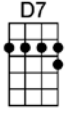

SING A

YOU SHOWED ME THE WAY -Fitzgerald/Green/McRae/Webb

4/4

I used to wonder

if life could be worth-while,

If there were some way

I'd ever rate a smile

Love had no meaning until you happened by.

If life's worth living, there's every reason why

You showed me the way,

when I was someone

in dis-tress

A heart in search of happi-ness, but you showed me the way

My sky was so gray,

I never knew I'd feel a thrill

CMA7 Dm7 Em7 Am7 Abm7 Gm7 C7 Gm7 C7
You showed me the way, when I was someone in dis-tress
F#7 FMA7 Bb6 Bb Ab7 G7 Em7 Eb7 Dm7 G7b9

A heart in search of happi-ness, but you showed me the way

CMA7 Dm7 Em7 Am7 Abm7 Gm7 C7 Gm7 C7
My sky was so gray, I never knew I'd feel a thrill
F#7 FMA7 Bb6 Bb Ab7 G7 C

The world became rosy, each corner so cozy, darling, all be-cause of you

CMA7 Dm7 Em7 Am7 Abm7 Gm7 C7 Gm7 C7
You showed me the way, and if I've learned that love can be

F#7 FMA7 Bb6 Bb Ab7 G7 Em7 A7b9 Dm7 G7b9 CMA7
A paradise for you and me, here's all I can say: You showed me the way