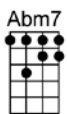

SING A

YOU SHOWED ME THE WAY -Fitzgerald/Green/McRae/Webb

4/4

I used to wonder

if life could be worth-while,

If there were some way

I'd ever rate a smile

Love had no meaning until you happened by.

If life's worth living, there's every reason why

You showed me the way,

when I was someone

in dis-tress

A heart in search of happi-ness, but you showed me the way

My sky was so gray,

I never knew I'd feel a thrill

I couldn't dream a dream un-til you showed me the way

The moment you found me the shadows a-round me

just disappeared from view

The world became rosy, each corner so cozy, darling, all be-cause of you

p.2. You Showed Me the Way

The world became rosy, each corner so cozy, darling, all be-cause of you

CMA7 Dm7 Em7 Am7 Abm7 Gm7 C7 Gm7 C7
You showed me the way, and if I've learned that love can be

F#7 FMA7 Bb6 Bb Ab7 G7 Em7 A7b9 Dm7 G7b9 CMA7
A paradise for you and me, here's all I can say: You showed me the way