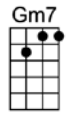

SING A

YOU SHOWED ME THE WAY -Fitzgerald/Green/McRae/Webb

4/4

I used to wonder

if life could be worth-while,

If there were some way

I'd ever rate a smile

Love had no meaning until you happened by.

If life's worth living, there's every reason why

You showed me the way,

when I was someone

in dis-tress

A heart in search of happi-ness, but you showed me the way

My sky was so gray,

I never knew I'd feel a thrill

CMA7 Dm7 Em7 Am7 Abm7 Gm7 C7 Gm7 C7
You showed me the way, when I was someone in dis-tress
F#7 FMA7 Bb6 Bb Ab7 G7 Em7 Eb7 Dm7 G7b9

A heart in search of happi-ness, but you showed me the way

CMA7 Dm7 Em7 Am7 Abm7 Gm7 C7 Gm7 C7
My sky was so gray, I never knew I'd feel a thrill
F#7 FMA7 Bb6 Bb Ab7 G7 C

The world became rosy, each corner so cozy, darling, all be-cause of you

CMA7 Dm7 Em7 Am7 Abm7 Gm7 C7 Gm7 C7
You showed me the way, and if I've learned that love can be

F#7 FMA7 Bb6 Bb Ab7 G7 Em7 A7b9 Dm7 G7b9 CMA7
A paradise for you and me, here's all I can say: You showed me the way