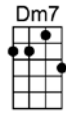

SING A

YOU SHOWED ME THE WAY -Fitzgerald/Green/McRae/Webb

4/4

I used to wonder

if life could be worth-while,

If there were some way

I'd ever rate a smile

Love had no meaning until you happened by.

If life's worth living, there's every reason why

You showed me the way,

when I was someone

in dis-tress

A heart in search of happi-ness, but you showed me the way

My sky was so gray,

I never knew I'd feel a thrill

CMA7 Dm7 Em7 Am7 Abm7 Gm7 C7 Gm7 C7
You showed me the way, when I was someone in dis-tress
F#7 FMA7 Bb6 Bb Ab7 G7 Em7 Eb7 Dm7 G7b9

A heart in search of happi-ness, but you showed me the way

CMA7 Dm7 Em7 Am7 Abm7 Gm7 C7 Gm7 C7
My sky was so gray, I never knew I'd feel a thrill
F#7 FMA7 Bb6 Bb Ab7 G7 C

The world became rosy, each corner so cozy, darling, all be-cause of you

CMA7 Dm7 Em7 Am7 Abm7 Gm7 C7 Gm7 C7
You showed me the way, and if I've learned that love can be

F#7 FMA7 Bb6 Bb Ab7 G7 Em7 A7b9 Dm7 G7b9 CMA7
A paradise for you and me, here's all I can say: You showed me the way