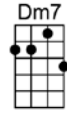

SING A

YOU SHOWED ME THE WAY -Fitzgerald/Green/McRae/Webb

4/4

I used to wonder

if life could be worth-while,

If there were some way

I'd ever rate a smile

Love had no meaning until you happened by.

If life's worth living, there's every reason why

You showed me the way,

when I was someone

in dis-tress

A heart in search of happi-ness, but you showed me the way

My sky was so gray,

I never knew I'd feel a thrill

CMA7 Dm7 Em7 Am7 Abm7 Gm7 C7 Gm7 C7
You showed me the way, when I was someone in dis-tress
F#7 FMA7 Bb6 Bb Ab7 G7 Em7 Eb7 Dm7 G7b9

A heart in search of happi-ness, but you showed me the way

CMA7 Dm7 Em7 Am7 Abm7 Gm7 C7 Gm7 C7
My sky was so gray, I never knew I'd feel a thrill
F#7 FMA7 Bb6 Bb Ab7 G7 C

The world became rosy, each corner so cozy, darling, all be-cause of you

CMA7 Dm7 Em7 Am7 Abm7 Gm7 C7 Gm7 C7
You showed me the way, and if I've learned that love can be

F#7 FMA7 Bb6 Bb Ab7 G7 Em7 A7b9 Dm7 G7b9 CMA7
A paradise for you and me, here's all I can say: You showed me the way