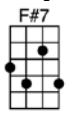

SING A

YOU SHOWED ME THE WAY -Fitzgerald/Green/McRae/Webb

4/4

I used to wonder

if life could be worth-while,

If there were some way

I'd ever rate a smile

Love had no meaning until you happened by.

If life's worth living, there's every reason why

You showed me the way,

when I was someone

in dis-tress

A heart in search of happi-ness, but you showed me the way

My sky was so gray,

I never knew I'd feel a thrill

I couldn't dream a dream un-til you showed me the way

The moment you found me the shadows a-round me

just disappeared from view

The world became rosy, each corner so cozy, darling, all be-cause of you

p.2. You Showed Me the Way

CMA7 Dm7 Em7 Am7 Abm7 Gm7 C7 Gm7 C7
You showed me the way, when I was someone in dis-tress
F#7 FMA7 Bb6 Bb Ab7 G7 Em7 Eb7 Dm7 G7b9

A heart in search of happi-ness, but you showed me the way

CMA7 Dm7 Em7 Am7 Abm7 Gm7 C7 Gm7 C7
My sky was so gray, I never knew I'd feel a thrill
F#7 FMA7 Bb6 Bb Ab7 G7 C