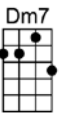

SING A

YOU SHOWED ME THE WAY -Fitzgerald/Green/McRae/Webb

4/4

I used to wonder

if life could be worth-while,

If there were some way

I'd ever rate a smile

Love had no meaning until you happened by.

If life's worth living, there's every reason why

You showed me the way,

when I was someone

in dis-tress

A heart in search of happi-ness, but you showed me the way

My sky was so gray,

I never knew I'd feel a thrill

I couldn't dream a dream un-til you showed me the way

The moment you found me the shadows a-round me

just disappeared from view

The world became rosy, each corner so cozy, darling, all be-cause of you

p.2. You Showed Me the Way

CMA7 Dm7 Em7 Am7 Abm7 Gm7 C7 Gm7 C7
You showed me the way, when I was someone in dis-tress
F#7 FMA7 Bb6 Bb Ab7 G7 Em7 Eb7 Dm7 G7b9

A heart in search of happi-ness, but you showed me the way

CMA7 Dm7 Em7 Am7 Abm7 Gm7 C7 Gm7 C7
My sky was so gray, I never knew I'd feel a thrill
F#7 FMA7 Bb6 Bb Ab7 G7 C