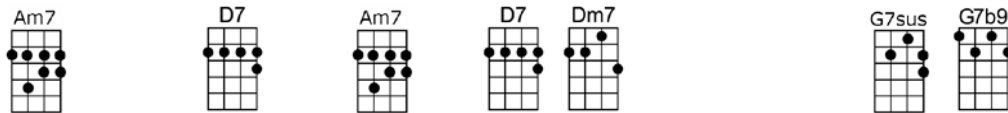

You showed me the way, and if I've learned that love can be

A paradise for you and me, here's all I can say: You showed me the way

Interlude:

The moment you found me the shadows a-round me just disap-peared from view

YOU SHOWED ME THE WAY -Fitzgerald/Green/McRae/Webb

4/4

Intro: CMA7 C#dim

Verse:

Dm7 G7 Dm7 G7 CMA7 C#dim
I used to wonder if life could be worth-while,
Dm7 G7 Dm7 G7 CMA7 Gm7 C7b9
If there were some way I'd ever rate a smile
FMA7 Fm6 C Bb7 A7 A7b9
Love had no meaning until you happened by.
D7 Ab7 G7sus G7
If life's worth living, there's every reason why