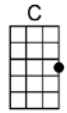

SING A

YOU SHOWED ME THE WAY -Fitzgerald/Green/McRae/Webb

4/4

I used to wonder

if life could be worth-while,

If there were some way

I'd ever rate a smile

Love had no meaning until you happened by.

If life's worth living, there's every reason why

You showed me the way,

when I was someone

in dis-tress

A heart in search of happi-ness, but you showed me the way

My sky was so gray,

I never knew I'd feel a thrill

I couldn't dream a dream un-til you showed me the way

The moment you found me the shadows a-round me

just disappeared from view

The world became rosy, each corner so cozy, darling, all be-cause of you

p.2. You Showed Me the Way

The world became rosy, each corner so cozy, darling, all be-cause of you

CMA7 Dm7 Em7 Am7 Abm7 Gm7 C7 Gm7 C7
You showed me the way, and if I've learned that love can be

F#7 FMA7 Bb6 Bb Ab7 G7 Em7 A7b9 Dm7 G7b9 CMA7
A paradise for you and me, here's all I can say: You showed me the way