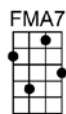

SING A

YOU SHOWED ME THE WAY -Fitzgerald/Green/McRae/Webb

4/4

I used to wonder

if life could be worth-while,

If there were some way

I'd ever rate a smile

Love had no meaning until you happened by.

If life's worth living, there's every reason why

You showed me the way,

when I was someone

in dis-tress

A heart in search of happi-ness, but you showed me the way

My sky was so gray,

I never knew I'd feel a thrill

I couldn't dream a dream un-til you showed me the way

The moment you found me the shadows a-round me

just disappeared from view

The world became rosy, each corner so cozy, darling, all be-cause of you

p.2. You Showed Me the Way