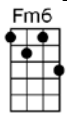

SING A

YOU SHOWED ME THE WAY -Fitzgerald/Green/McRae/Webb

4/4

I used to wonder

if life could be worth-while,

If there were some way

I'd ever rate a smile

Love had no meaning until you happened by.

If life's worth living, there's every reason why

You showed me the way,

when I was someone

in dis-tress

A heart in search of happi-ness, but you showed me the way

My sky was so gray,

I never knew I'd feel a thrill

CMA7 Dm7 Em7 Am7 Abm7 Gm7 C7 Gm7 C7
You showed me the way, when I was someone in dis-tress
F#7 FMA7 Bb6 Bb Ab7 G7 Em7 Eb7 Dm7 G7b9

A heart in search of happi-ness, but you showed me the way

CMA7 Dm7 Em7 Am7 Abm7 Gm7 C7 Gm7 C7
My sky was so gray, I never knew I'd feel a thrill
F#7 FMA7 Bb6 Bb Ab7 G7 C

The world became rosy, each corner so cozy, darling, all be-cause of you

CMA7 Dm7 Em7 Am7 Abm7 Gm7 C7 Gm7 C7
You showed me the way, and if I've learned that love can be

F#7 FMA7 Bb6 Bb Ab7 G7 Em7 A7b9 Dm7 G7b9 CMA7
A paradise for you and me, here's all I can say: You showed me the way