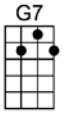

SING A

YOU SHOWED ME THE WAY -Fitzgerald/Green/McRae/Webb

4/4

I used to wonder

if life could be worth-while,

If there were some way

I'd ever rate a smile

Love had no meaning until you happened by.

If life's worth living, there's every reason why

You showed me the way,

when I was someone

in dis-tress

A heart in search of happi-ness, but you showed me the way

My sky was so gray,

I never knew I'd feel a thrill

I couldn't dream a dream un-til you showed me the way

The moment you found me the shadows a-round me

just disappeared from view

The world became rosy, each corner so cozy, darling, all be-cause of you

p.2. You Showed Me the Way

The world became rosy, each corner so cozy, darling, all be-cause of you

CMA7 Dm7 Em7 Am7 Abm7 Gm7 C7 Gm7 C7
You showed me the way, and if I've learned that love can be

F#7 FMA7 Bb6 Bb Ab7 G7 Em7 A7b9 Dm7 G7b9 CMA7
A paradise for you and me, here's all I can say: You showed me the way