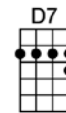

SING A

YOU SHOWED ME THE WAY -Fitzgerald/Green/McRae/Webb

4/4

I used to wonder

if life could be worth-while,

If there were some way

I'd ever rate a smile

Love had no meaning until you happened by.

If life's worth living, there's every reason why

You showed me the way,

when I was someone

in dis-tress

A heart in search of happi-ness, but you showed me the way

My sky was so gray,

I never knew I'd feel a thrill

I couldn't dream a dream un-til you showed me the way

The moment you found me the shadows a-round me

just disappeared from view

The world became rosy, each corner so cozy, darling, all be-cause of you

p.2. You Showed Me the Way

CMA7 Dm7 Em7 Am7 Abm7 Gm7 C7 Gm7 C7
You showed me the way, when I was someone in dis-tress
F#7 FMA7 Bb6 Bb Ab7 G7 Em7 Eb7 Dm7 G7b9

A heart in search of happi-ness, but you showed me the way

CMA7 Dm7 Em7 Am7 Abm7 Gm7 C7 Gm7 C7
My sky was so gray, I never knew I'd feel a thrill
F#7 FMA7 Bb6 Bb Ab7 G7 C