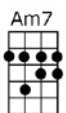

SING A

YOU SHOWED ME THE WAY -Fitzgerald/Green/McRae/Webb

4/4

I used to wonder

if life could be worth-while,

If there were some way

I'd ever rate a smile

Love had no meaning until you happened by.

If life's worth living, there's every reason why

You showed me the way,

when I was someone

in dis-tress

A heart in search of happi-ness, but you showed me the way

My sky was so gray,

I never knew I'd feel a thrill

I couldn't dream a dream un-til you showed me the way

The moment you found me the shadows a-round me

just disappeared from view

The world became rosy, each corner so cozy, darling, all be-cause of you

p.2. You Showed Me the Way

The world became rosy, each corner so cozy, darling, all be-cause of you

CMA7 Dm7 Em7 Am7 Abm7 Gm7 C7 Gm7 C7
You showed me the way, and if I've learned that love can be

F#7 FMA7 Bb6 Bb Ab7 G7 Em7 A7b9 Dm7 G7b9 CMA7
A paradise for you and me, here's all I can say: You showed me the way