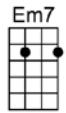

SING A

YOU SHOWED ME THE WAY -Fitzgerald/Green/McRae/Webb

4/4

I used to wonder

if life could be worth-while,

If there were some way

I'd ever rate a smile

Love had no meaning until you happened by.

If life's worth living, there's every reason why

You showed me the way,

when I was someone

in dis-tress

A heart in search of happi-ness, but you showed me the way

My sky was so gray,

I never knew I'd feel a thrill

CMA7 Dm7 Em7 Am7 Abm7 Gm7 C7 Gm7 C7
You showed me the way, when I was someone in dis-tress
F#7 FMA7 Bb6 Bb Ab7 G7 Em7 Eb7 Dm7 G7b9

A heart in search of happi-ness, but you showed me the way

CMA7 Dm7 Em7 Am7 Abm7 Gm7 C7 Gm7 C7
My sky was so gray, I never knew I'd feel a thrill
F#7 FMA7 Bb6 Bb Ab7 G7 C

The world became rosy, each corner so cozy, darling, all be-cause of you

CMA7 Dm7 Em7 Am7 Abm7 Gm7 C7 Gm7 C7
You showed me the way, and if I've learned that love can be

F#7 FMA7 Bb6 Bb Ab7 G7 Em7 A7b9 Dm7 G7b9 CMA7
A paradise for you and me, here's all I can say: You showed me the way