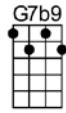

SING A

YOU SHOWED ME THE WAY -Fitzgerald/Green/McRae/Webb

4/4

I used to wonder

if life could be worth-while,

If there were some way

I'd ever rate a smile

Love had no meaning until you happened by.

If life's worth living, there's every reason why

You showed me the way,

when I was someone

in dis-tress

A heart in search of happi-ness, but you showed me the way

My sky was so gray,

I never knew I'd feel a thrill

CMA7 Dm7 Em7 Am7 Abm7 Gm7 C7 Gm7 C7
You showed me the way, when I was someone in dis-tress
F#7 FMA7 Bb6 Bb Ab7 G7 Em7 Eb7 Dm7 G7b9

A heart in search of happi-ness, but you showed me the way

CMA7 Dm7 Em7 Am7 Abm7 Gm7 C7 Gm7 C7
My sky was so gray, I never knew I'd feel a thrill
F#7 FMA7 Bb6 Bb Ab7 G7 C

I couldn't dream a dream un-til you showed me the way

Abm7 Gm7 C7 Gm7 C7 FMA7 F6
The moment you found me the shadows a-round me just disap-peared from view
Am7 D7 Am7 D7 Dm7 G7sus G7b9

The world became rosy, each corner so cozy, darling, all be-cause of you