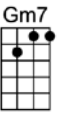

SING A

YOU SHOWED ME THE WAY -Fitzgerald/Green/McRae/Webb

4/4

I used to wonder

if life could be worth-while,

If there were some way

I'd ever rate a smile

Love had no meaning until you happened by.

If life's worth living, there's every reason why

You showed me the way,

when I was someone

in dis-tress

A heart in search of happi-ness, but you showed me the way

My sky was so gray,

I never knew I'd feel a thrill

CMA7 Dm7 Em7 Am7 Abm7 Gm7 C7 Gm7 C7
You showed me the way, when I was someone in dis-tress
F#7 FMA7 Bb6 Bb Ab7 G7 Em7 Eb7 Dm7 G7b9

A heart in search of happi-ness, but you showed me the way

CMA7 Dm7 Em7 Am7 Abm7 Gm7 C7 Gm7 C7
My sky was so gray, I never knew I'd feel a thrill
F#7 FMA7 Bb6 Bb Ab7 G7 C

The world became rosy, each corner so cozy, darling, all be-cause of you

CMA7 Dm7 Em7 Am7 Abm7 Gm7 C7 Gm7 C7
You showed me the way, and if I've learned that love can be

F#7 FMA7 Bb6 Bb Ab7 G7 Em7 A7b9 Dm7 G7b9 CMA7
A paradise for you and me, here's all I can say: You showed me the way