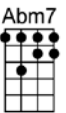

SING A

YOU SHOWED ME THE WAY -Fitzgerald/Green/McRae/Webb

4/4

I used to wonder

if life could be worth-while,

If there were some way

I'd ever rate a smile

Love had no meaning until you happened by.

If life's worth living, there's every reason why

You showed me the way,

when I was someone

in dis-tress

A heart in search of happi-ness, but you showed me the way

My sky was so gray,

I never knew I'd feel a thrill

I couldn't dream a dream un-til you showed me the way

The moment you found me the shadows a-round me

just disappeared from view

The world became rosy, each corner so cozy, darling, all be-cause of you

p.2. You Showed Me the Way

The world became rosy, each corner so cozy, darling, all be-cause of you

CMA7 Dm7 Em7 Am7 Abm7 Gm7 C7 Gm7 C7
You showed me the way, and if I've learned that love can be

F#7 FMA7 Bb6 Bb Ab7 G7 Em7 A7b9 Dm7 G7b9 CMA7
A paradise for you and me, here's all I can say: You showed me the way