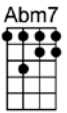

SING A

YOU SHOWED ME THE WAY -Fitzgerald/Green/McRae/Webb

4/4

I used to wonder

if life could be worth-while,

If there were some way

I'd ever rate a smile

Love had no meaning until you happened by.

If life's worth living, there's every reason why

You showed me the way,

when I was someone

in dis-tress

A heart in search of happi-ness, but you showed me the way

My sky was so gray,

I never knew I'd feel a thrill

CMA7 Dm7 Em7 Am7 Abm7 Gm7 C7 Gm7 C7
You showed me the way, when I was someone in dis-tress
F#7 FMA7 Bb6 Bb Ab7 G7 Em7 Eb7 Dm7 G7b9

A heart in search of happi-ness, but you showed me the way

CMA7 Dm7 Em7 Am7 Abm7 Gm7 C7 Gm7 C7
My sky was so gray, I never knew I'd feel a thrill
F#7 FMA7 Bb6 Bb Ab7 G7 C

The world became rosy, each corner so cozy, darling, all be-cause of you

CMA7 Dm7 Em7 Am7 Abm7 Gm7 C7 Gm7 C7
You showed me the way, and if I've learned that love can be

F#7 FMA7 Bb6 Bb Ab7 G7 Em7 A7b9 Dm7 G7b9 CMA7
A paradise for you and me, here's all I can say: You showed me the way