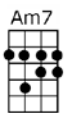

SING A

YOU SHOWED ME THE WAY -Fitzgerald/Green/McRae/Webb

4/4

I used to wonder

if life could be worth-while,

If there were some way

I'd ever rate a smile

Love had no meaning until you happened by.

If life's worth living, there's every reason why

You showed me the way,

when I was someone

in dis-tress

A heart in search of happi-ness, but you showed me the way

My sky was so gray,

I never knew I'd feel a thrill

CMA7 Dm7 Em7 Am7 Abm7 Gm7 C7 Gm7 C7
You showed me the way, when I was someone in dis-tress
F#7 FMA7 Bb6 Bb Ab7 G7 Em7 Eb7 Dm7 G7b9

A heart in search of happi-ness, but you showed me the way

CMA7 Dm7 Em7 Am7 Abm7 Gm7 C7 Gm7 C7
My sky was so gray, I never knew I'd feel a thrill
F#7 FMA7 Bb6 Bb Ab7 G7 C

The world became rosy, each corner so cozy, darling, all be-cause of you

CMA7 Dm7 Em7 Am7 Abm7 Gm7 C7 Gm7 C7
You showed me the way, and if I've learned that love can be

F#7 FMA7 Bb6 Bb Ab7 G7 Em7 A7b9 Dm7 G7b9 CMA7
A paradise for you and me, here's all I can say: You showed me the way