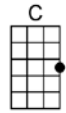

SING A

YOU SHOWED ME THE WAY -Fitzgerald/Green/McRae/Webb

4/4

I used to wonder

if life could be worth-while,

If there were some way

I'd ever rate a smile

Love had no meaning until you happened by.

If life's worth living, there's every reason why

You showed me the way,

when I was someone

in dis-tress

A heart in search of happi-ness, but you showed me the way

My sky was so gray,

I never knew I'd feel a thrill

CMA7 Dm7 Em7 Am7 Abm7 Gm7 C7 Gm7 C7
You showed me the way, when I was someone in dis-tress
F#7 FMA7 Bb6 Bb Ab7 G7 Em7 Eb7 Dm7 G7b9

A heart in search of happi-ness, but you showed me the way

CMA7 Dm7 Em7 Am7 Abm7 Gm7 C7 Gm7 C7
My sky was so gray, I never knew I'd feel a thrill
F#7 FMA7 Bb6 Bb Ab7 G7 C

The world became rosy, each corner so cozy, darling, all be-cause of you

CMA7 Dm7 Em7 Am7 Abm7 Gm7 C7 Gm7 C7
You showed me the way, and if I've learned that love can be

F#7 FMA7 Bb6 Bb Ab7 G7 Em7 A7b9 Dm7 G7b9 CMA7
A paradise for you and me, here's all I can say: You showed me the way