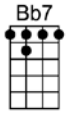

SING A

YOU SHOWED ME THE WAY -Fitzgerald/Green/McRae/Webb

4/4

I used to wonder

if life could be worth-while,

If there were some way

I'd ever rate a smile

Love had no meaning until you happened by.

If life's worth living, there's every reason why

You showed me the way,

when I was someone

in dis-tress

A heart in search of happi-ness, but you showed me the way

My sky was so gray,

I never knew I'd feel a thrill

CMA7 Dm7 Em7 Am7 Abm7 Gm7 C7 Gm7 C7
You showed me the way, when I was someone in dis-tress
F#7 FMA7 Bb6 Bb Ab7 G7 Em7 Eb7 Dm7 G7b9

A heart in search of happi-ness, but you showed me the way

CMA7 Dm7 Em7 Am7 Abm7 Gm7 C7 Gm7 C7
My sky was so gray, I never knew I'd feel a thrill
F#7 FMA7 Bb6 Bb Ab7 G7 C

The world became rosy, each corner so cozy, darling, all be-cause of you

CMA7 Dm7 Em7 Am7 Abm7 Gm7 C7 Gm7 C7
You showed me the way, and if I've learned that love can be

F#7 FMA7 Bb6 Bb Ab7 G7 Em7 A7b9 Dm7 G7b9 CMA7
A paradise for you and me, here's all I can say: You showed me the way