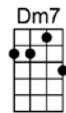

SING A

YOU SHOWED ME THE WAY -Fitzgerald/Green/McRae/Webb

4/4

I used to wonder

if life could be worth-while,

If there were some way

I'd ever rate a smile

Love had no meaning until you happened by.

If life's worth living, there's every reason why

You showed me the way,

when I was someone

in dis-tress

A heart in search of happi-ness, but you showed me the way

My sky was so gray,

I never knew I'd feel a thrill

I couldn't dream a dream un-til you showed me the way

The moment you found me the shadows a-round me

just disappeared from view

The world became rosy, each corner so cozy, darling, all be-cause of you

p.2. You Showed Me the Way

The world became rosy, each corner so cozy, darling, all be-cause of you

CMA7 Dm7 Em7 Am7 Abm7 Gm7 C7 Gm7 C7
You showed me the way, and if I've learned that love can be

F#7 FMA7 Bb6 Bb Ab7 G7 Em7 A7b9 Dm7 G7b9 CMA7
A paradise for you and me, here's all I can say: You showed me the way