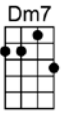

SING A

YOU SHOWED ME THE WAY -Fitzgerald/Green/McRae/Webb

4/4

I used to wonder

if life could be worth-while,

If there were some way

I'd ever rate a smile

Love had no meaning until you happened by.

If life's worth living, there's every reason why

You showed me the way,

when I was someone

in dis-tress

A heart in search of happi-ness, but you showed me the way

My sky was so gray,

I never knew I'd feel a thrill

CMA7 Dm7 Em7 Am7 Abm7 Gm7 C7 Gm7 C7
You showed me the way, when I was someone in dis-tress
F#7 FMA7 Bb6 Bb Ab7 G7 Em7 Eb7 Dm7 G7b9

A heart in search of happi-ness, but you showed me the way

CMA7 Dm7 Em7 Am7 Abm7 Gm7 C7 Gm7 C7
My sky was so gray, I never knew I'd feel a thrill
F#7 FMA7 Bb6 Bb Ab7 G7 C

The world became rosy, each corner so cozy, darling, all be-cause of you

CMA7 Dm7 Em7 Am7 Abm7 Gm7 C7 Gm7 C7
You showed me the way, and if I've learned that love can be

F#7 FMA7 Bb6 Bb Ab7 G7 Em7 A7b9 Dm7 G7b9 CMA7
A paradise for you and me, here's all I can say: You showed me the way