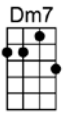

SING A

YOU SHOWED ME THE WAY -Fitzgerald/Green/McRae/Webb

4/4

I used to wonder

if life could be worth-while,

If there were some way

I'd ever rate a smile

Love had no meaning until you happened by.

If life's worth living, there's every reason why

You showed me the way,

when I was someone

in dis-tress

A heart in search of happi-ness, but you showed me the way

My sky was so gray,

I never knew I'd feel a thrill

CMA7 Dm7 Em7 Am7 Abm7 Gm7 C7 Gm7 C7
You showed me the way, when I was someone in dis-tress
F#7 FMA7 Bb6 Bb Ab7 G7 Em7 Eb7 Dm7 G7b9

A heart in search of happi-ness, but you showed me the way

CMA7 Dm7 Em7 Am7 Abm7 Gm7 C7 Gm7 C7
My sky was so gray, I never knew I'd feel a thrill
F#7 FMA7 Bb6 Bb Ab7 G7 C

The world became rosy, each corner so cozy, darling, all be-cause of you

CMA7 Dm7 Em7 Am7 Abm7 Gm7 C7 Gm7 C7
You showed me the way, and if I've learned that love can be

F#7 FMA7 Bb6 Bb Ab7 G7 Em7 A7b9 Dm7 G7b9 CMA7
A paradise for you and me, here's all I can say: You showed me the way