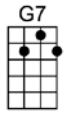

SING A

YOU SHOWED ME THE WAY -Fitzgerald/Green/McRae/Webb

4/4

I used to wonder

if life could be worth-while,

If there were some way

I'd ever rate a smile

Love had no meaning until you happened by.

If life's worth living, there's every reason why

You showed me the way,

when I was someone

in dis-tress

A heart in search of happi-ness, but you showed me the way

My sky was so gray,

I never knew I'd feel a thrill

CMA7 Dm7 Em7 Am7 Abm7 Gm7 C7 Gm7 C7
You showed me the way, when I was someone in dis-tress
F#7 FMA7 Bb6 Bb Ab7 G7 Em7 Eb7 Dm7 G7b9

A heart in search of happi-ness, but you showed me the way

CMA7 Dm7 Em7 Am7 Abm7 Gm7 C7 Gm7 C7
My sky was so gray, I never knew I'd feel a thrill
F#7 FMA7 Bb6 Bb Ab7 G7 C

The world became rosy, each corner so cozy, darling, all be-cause of you

CMA7 Dm7 Em7 Am7 Abm7 Gm7 C7 Gm7 C7
You showed me the way, and if I've learned that love can be

F#7 FMA7 Bb6 Bb Ab7 G7 Em7 A7b9 Dm7 G7b9 CMA7
A paradise for you and me, here's all I can say: You showed me the way