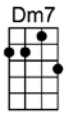

SING A

YOU SHOWED ME THE WAY -Fitzgerald/Green/McRae/Webb

4/4

I used to wonder

if life could be worth-while,

If there were some way

I'd ever rate a smile

Love had no meaning until you happened by.

If life's worth living, there's every reason why

You showed me the way,

when I was someone

in dis-tress

A heart in search of happi-ness, but you showed me the way

My sky was so gray,

I never knew I'd feel a thrill

CMA7 Dm7 Em7 Am7 Abm7 Gm7 C7 Gm7 C7
You showed me the way, when I was someone in dis-tress
F#7 FMA7 Bb6 Bb Ab7 G7 Em7 Eb7 Dm7 G7b9

A heart in search of happi-ness, but you showed me the way

CMA7 Dm7 Em7 Am7 Abm7 Gm7 C7 Gm7 C7
My sky was so gray, I never knew I'd feel a thrill
F#7 FMA7 Bb6 Bb Ab7 G7 C

The world became rosy, each corner so cozy, darling, all be-cause of you

CMA7 Dm7 Em7 Am7 Abm7 Gm7 C7 Gm7 C7
You showed me the way, and if I've learned that love can be

F#7 FMA7 Bb6 Bb Ab7 G7 Em7 A7b9 Dm7 G7b9 CMA7
A paradise for you and me, here's all I can say: You showed me the way