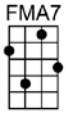

SING A

YOU SHOWED ME THE WAY -Fitzgerald/Green/McRae/Webb

4/4

I used to wonder

if life could be worth-while,

If there were some way

I'd ever rate a smile

Love had no meaning until you happened by.

If life's worth living, there's every reason why

You showed me the way,

when I was someone

in dis-tress

A heart in search of happi-ness, but you showed me the way

My sky was so gray,

I never knew I'd feel a thrill

CMA7 Dm7 Em7 Am7 Abm7 Gm7 C7 Gm7 C7
You showed me the way, when I was someone in dis-tress
F#7 FMA7 Bb6 Bb Ab7 G7 Em7 Eb7 Dm7 G7b9

A heart in search of happi-ness, but you showed me the way

CMA7 Dm7 Em7 Am7 Abm7 Gm7 C7 Gm7 C7
My sky was so gray, I never knew I'd feel a thrill
F#7 FMA7 Bb6 Bb Ab7 G7 C

The world became rosy, each corner so cozy, darling, all be-cause of you

CMA7 Dm7 Em7 Am7 Abm7 Gm7 C7 Gm7 C7
You showed me the way, and if I've learned that love can be

F#7 FMA7 Bb6 Bb Ab7 G7 Em7 A7b9 Dm7 G7b9 CMA7
A paradise for you and me, here's all I can say: You showed me the way