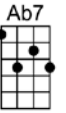

SING A

YOU SHOWED ME THE WAY -Fitzgerald/Green/McRae/Webb

4/4

I used to wonder

if life could be worth-while,

If there were some way

I'd ever rate a smile

Love had no meaning until you happened by.

If life's worth living, there's every reason why

You showed me the way,

when I was someone

in dis-tress

A heart in search of happi-ness, but you showed me the way

My sky was so gray,

I never knew I'd feel a thrill

CMA7 Dm7 Em7 Am7 Abm7 Gm7 C7 Gm7 C7
You showed me the way, when I was someone in dis-tress
F#7 FMA7 Bb6 Bb Ab7 G7 Em7 Eb7 Dm7 G7b9

A heart in search of happi-ness, but you showed me the way

CMA7 Dm7 Em7 Am7 Abm7 Gm7 C7 Gm7 C7
My sky was so gray, I never knew I'd feel a thrill
F#7 FMA7 Bb6 Bb Ab7 G7 C

The world became rosy, each corner so cozy, darling, all be-cause of you

CMA7 Dm7 Em7 Am7 Abm7 Gm7 C7 Gm7 C7
You showed me the way, and if I've learned that love can be

F#7 FMA7 Bb6 Bb Ab7 G7 Em7 A7b9 Dm7 G7b9 CMA7
A paradise for you and me, here's all I can say: You showed me the way