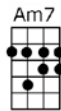

# YOU MADE ME LOVE YOU

4/4 1...2...1234

Intro:

You made me love

you, I didn't wanna do it, I didn't wanna do it

and all the time you knew it,

I guess you always knew it

You made me want you,

you made me glad

You made me happy sometimes,

you made me glad

But there were times, dear

you made me feel so bad.

You made me cry

for, I didn't wanna tell you, I didn't wanna tell you

I want some love

# YOU MADE ME LOVE YOU

4/4 1...2...1234

Intro: A7 D7 G D7  
2 2 2 2

G GMA7Bbdim Am7 D7 Am7 D7  
You made me love you, I didn't wanna do it, I didn't wanna do it

Am7 D7 G G6 G G6  
You made me want you, and all the time you knew it, I guess you always knew it