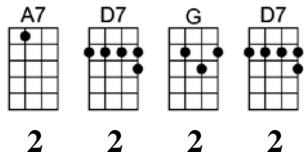

# YOU MADE ME LOVE YOU

4/4 1...2...1234

Intro:

You made me love

you, I didn't wanna do it, I didn't wanna do it

and all the time you knew it,

I guess you always knew it

You made me want you,

# YOU MADE ME LOVE YOU

4/4 1...2...1234

Intro: A7 D7 G D7  
2 2 2 2

G GMA7Bbdim Am7 D7 Am7 D7  
You made me love you, I didn't wanna do it, I didn't wanna do it

Am7 D7 G G6 G G6  
You made me want you, and all the time you knew it, I guess you always knew it

E7 Bm7b5 E7 A7  
You made me happy sometimes, you made me glad

Em7 A7 Am7 D7 D7#5  
But there were times, dear you made me feel so bad.

G GMA7Bbdim Am7 D7 Am7 D7  
You made me cry for, I didn't wanna tell you, I didn't wanna tell you

Am7 D7 B7  
I want some love that's true, yes I do, 'deed I do, you know I do

E7  
Gimmie, gimmie, gimmie, gimmie what I cry for

A7 Cm6  
You know you've got the brand of kisses that I'd die for

G Em7 Am7 D7 G Em7 Am7 D7  
You know you made me, you know you made me,