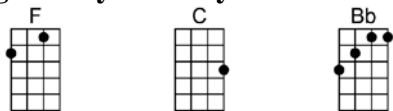

SING A

YOU CAN GET IT IF YOU REALLY WANT - Jimmy Cliff

4/4 1...2...1234

Intro:

Chorus:

F Bb

 You can get it if you really want

F Bb

Rome was not built in a day

Oppo-sition will come your way

But the harder the battle you see

It's the sweeter the victory, now ...CHORUS

(1st chord of last chorus)

You can get it if you really want

You can get it if you really want

You can get it if you really want

But you must try, try and try, try and try

You'll succeed at last

YOU CAN GET IT IF YOU REALLY WANT - Jimmy Cliff

4/4 1...2...1234

Intro: E | F E | F E | F E | F |

Chorus:

F Bb
You can get it if you really want
F Bb
You can get it if you really want
F Bb
You can get it if you really want
F C Bb
But you must try, try and try, try and try
C F Bb F Bb
You'll succeed at last

F Ab Bb C Bb Ab Gb F Ab Bb C Bb Ab Gb F (1st chord of last chorus)

F Bb
You can get it if you really want
F Bb
You can get it if you really want
F Bb
You can get it if you really want
F C Bb
But you must try, try and try, try and try
C F Ab Bb C Bb Ab Gb F
You'll succeed at last