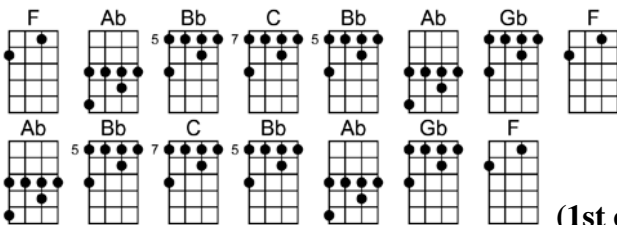

 You can get it if you really want

F Bb

 You can get it if you really want

F C Bb

 But you must try, try and try, try and try

C F Bb F Bb

 You'll succeed at last

F C Bb

Rome was not built in a day

Oppo-sition will come your way

But the harder the battle you see

It's the sweeter the victory, now ...CHORUS

(1st chord of last chorus)

You can get it if you really want

You can get it if you really want

You can get it if you really want

But you must try, try and try, try and try

You'll succeed at last

YOU CAN GET IT IF YOU REALLY WANT - Jimmy Cliff

4/4 1...2...1234

Intro: E | F E | F E | F E | F |

Chorus:

F Bb
You can get it if you really want
F Bb
You can get it if you really want
F Bb
You can get it if you really want
F C Bb
But you must try, try and try, try and try
C F Bb F Bb
You'll succeed at last

F Ab Bb C Bb Ab Gb F Ab Bb C Bb Ab Gb F (1st chord of last chorus)

F Bb
You can get it if you really want
F Bb
You can get it if you really want
F Bb
You can get it if you really want
F C Bb
But you must try, try and try, try and try
C F Ab Bb C Bb Ab Gb F
You'll succeed at last