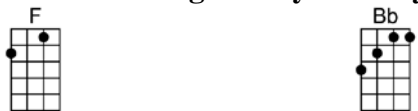

SING A

YOU CAN GET IT IF YOU REALLY WANT - Jimmy Cliff

4/4 1...2...1234

Intro:

Chorus:

F Bb

 You can get it if you really want

F Bb

Rome was not built in a day

Oppo-sition will come your way

But the harder the battle you see

It's the sweeter the victory, now ...CHORUS

(1st chord of last chorus)

You can get it if you really want

You can get it if you really want

You can get it if you really want

But you must try, try and try, try and try

You'll succeed at last

YOU CAN GET IT IF YOU REALLY WANT - Jimmy Cliff

4/4 1...2...1234

Intro: E | F E | F E | F E | F |

Chorus:

F Bb
You can get it if you really want
F Bb
You can get it if you really want
F Bb
You can get it if you really want
F C Bb
But you must try, try and try, try and try
C F Bb F Bb
You'll succeed at last

F Ab Bb C Bb Ab Gb F Ab Bb C Bb Ab Gb F (1st chord of last chorus)

F Bb
You can get it if you really want
F Bb
You can get it if you really want
F Bb
You can get it if you really want
F C Bb
But you must try, try and try, try and try
C F Ab Bb C Bb Ab Gb F
You'll succeed at last