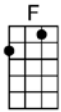

I'm worried now, but I won't be worried long

I went across the river, and I laid down to sleep

I went across the river, and I laid down to sleep

I went across the river, and I laid down to sleep

When I woke up, I had shackles on my feet

CHORUS

Twenty-one links of chain around my leg

Twenty-one links of chain around my leg

Twenty-one links of chain around my leg

And on each link, an initial of my name

CHORUS

p.2. Worried Man Blues

I asked the judge, what's gonna be my fine