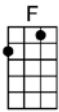

p.2. Worried Man Blues

I asked the judge, what's gonna be my fine

I asked the judge, what's gonna be my fine

I asked the judge, what's gonna be my fine

**Twenty-one years on the Rocky Mountain Line
CHORUS**

If anyone asks you, "Who composed this song?"

If anyone asks you, "Who composed this song?"

If anyone asks you, "Who composed this song?"

Tell 'em t'was I, and I sing it all day long

It takes a worried man to sing a worried song

It takes a worried man to sing a worried song

It takes a worried man to sing a worried song

I'm worried now, but I won't be worried long

I'm worried now, but I won't be worried long