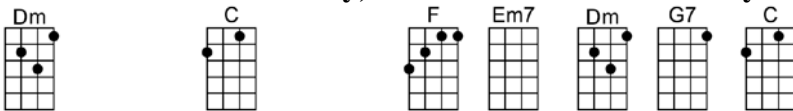

So deep in love with you, baby, baby, baby, baby, baby love!