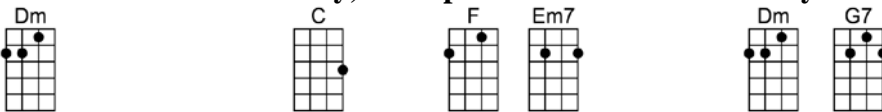

Not happy like I used to be, loneli-ness has got the best of me