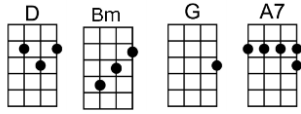

WHEN_(BAR)-Jack Reardon/Paul Evans

4/4 1...2...1234

Intro:

(2 measures each)

When, when you smile, when you smile at me, well, well I know our love will always be

When, when you kiss, when you kiss me right, I, I don't want to ever say goodnight

D Bm
When, when you kiss, when you kiss me right,

G A7
I, I don't want to ever say goodnight

G D C# D
I need you, I want you near me

G A7
I love you, yes I do, and I hope you hear me

D Bm
When, when I say, when I say, "Be mine,"

G A7 D G D
If, if you will, I know all will be fine. When will you be mine?

Eb Cm
When, when you smile, when you smile at me,

Ab Bb7
Well, well I know our love will always be

Eb Cm
When, when you kiss, when you kiss me right,

Ab Bb7
I, I don't want to ever say goodnight

Ab Eb D Eb
I need you, I want you near me

Ab Bb7
I love you, yes I do, and I hope you hear me

Eb Cm
When, when I say, when I say, "Be mine,"

Ab Bb7 Eb Ab Eb Ab Eb D Eb
If, if you will, I know all will be fine. When will you be mine? When will you be mine?