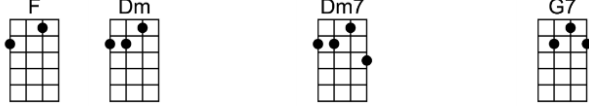

We'll be back a-gain with some new things dis-covered