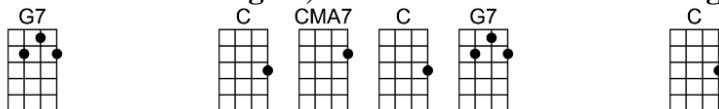

Turn down the lights, turn down the lights