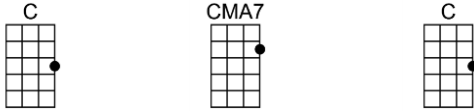

p.2. Turn Down the Lights

It's good-night, not good-bye, we're just done for awhile