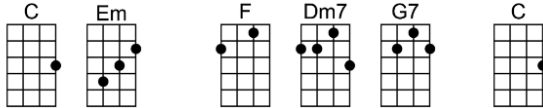

TURN DOWN THE LIGHTS - Neil Diamond

3/4 123 12 (without intro)

Intro: |  |  |  |  |  |  |  |  |

I've been up, I've been down, I've been so turned around

That I've seen my fate in the eyes of others

I've been high, I've been low, but there's one thing I know

From the heart of one, to the heart of an-other

p.2. Turn Down the Lights

It's good-night, not good-bye, we're just done for awhile

We'll be back a-gain with some new things dis-covered

And we'll bring you our song, hoping you'll sing a-long

Turn down the lights, turn up the music.

Let's just be together to-night, come turn down the lights

So I bring you my song, hoping you'll sing a-long

Turn down the lights, turn up the music.

Let's just be together to-night,

3/4 123 12 (without intro)

Intro: | C | CMA7 | C | / | F | G | C | / |

C CMA7 C
I've been up, I've been down, I've been so turned around
F G Dm G7

That I've seen my fate in the eyes of others

C CMA7 C
I've been high, I've been low, but there's one thing I know
F Dm Dm7 G7