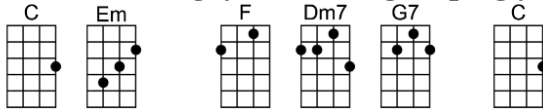

From the heart of one, to the heart of an-other

p.2. Turn Down the Lights

It's good-night, not good-bye, we're just done for awhile

We'll be back a-gain with some new things dis-covered

And we'll bring you our song, hoping you'll sing a-long

Turn down the lights, turn up the music.

Let's just be together to-night, come turn down the lights

So I bring you my song, hoping you'll sing a-long

Turn down the lights, turn up the music.

Let's just be together to-night,

3/4 123 12 (without intro)

Intro: | C | CMA7 | C | / | F | G | C | / |

C CMA7 C
I've been up, I've been down, I've been so turned around
F G Dm G7

That I've seen my fate in the eyes of others

C CMA7 C
I've been high, I've been low, but there's one thing I know
F Dm Dm7 G7

C F G C F G
So I bring you my song, hoping you'll sing along

C Em F Dm7 G7 C

Turn down the lights, turn up the music.

E7 Am F G7
Let's just be together to-night,

C Em F Dm7 G7 C
Turn up the love, bring out the memories,