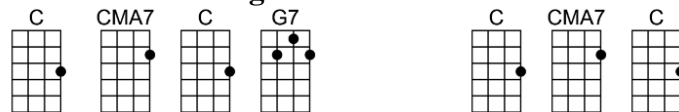

So turn down the lights, turn down the lights,