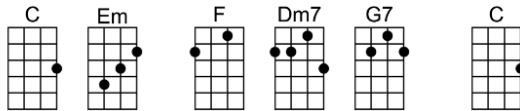

Turn down the lights, turn up the music.

Let's just be together to-night, come turn down the lights

So I bring you my song, hoping you'll sing a-long

Turn down the lights, turn up the music.

Let's just be together to-night,

Turn up the love, bring out the memories,

You and I could share them all night

So turn down the lights, turn down the lights,

Turn down the lights, turn down the lights

TURN DOWN THE LIGHTS - Neil Diamond

3/4 123 12 (without intro)

Intro: | C | CMA7 | C | / | F | G | C | / |

C CMA7 C
I've been up, I've been down, I've been so turned around
F G Dm G7

That I've seen my fate in the eyes of others

C CMA7 C
I've been high, I've been low, but there's one thing I know
F Dm Dm7 G7

C F G C F G
So I bring you my song, hoping you'll sing along

C Em F Dm7 G7 C

Turn down the lights, turn up the music.

E7 Am F G7
Let's just be together to-night,

C Em F Dm7 G7 C
Turn up the love, bring out the memories,