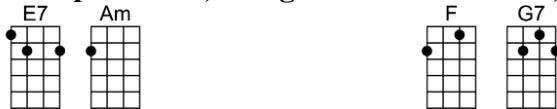

You and I could share them all night