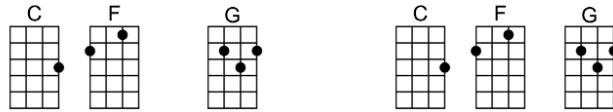

TURN DOWN THE LIGHTS - Neil Diamond

3/4 123 12 (without intro)

Intro: |  |  |  |  |  |  |  |  |

I've been up, I've been down, I've been so turned around

That I've seen my fate in the eyes of others

I've been high, I've been low, but there's one thing I know

From the heart of one, to the heart of an-other

p.2. Turn Down the Lights

It's good-night, not good-bye, we're just done for awhile

We'll be back a-gain with some new things dis-covered

And we'll bring you our song, hoping you'll sing a-long

Turn down the lights, turn up the music.

Let's just be together to-night, come turn down the lights

So I bring you my song, hoping you'll sing a-long

Turn down the lights, turn up the music.

Let's just be together to-night,

3/4 123 12 (without intro)

Intro: | C | CMA7 | C | / | F | G | C | / |

C CMA7 C
I've been up, I've been down, I've been so turned around
F G Dm G7

That I've seen my fate in the eyes of others

C CMA7 C
I've been high, I've been low, but there's one thing I know
F Dm Dm7 G7