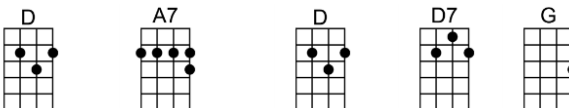

## Intro: First 2 lines

Trouble in mind, I'm blue, but I won't be blue al-ways  
 Trouble in mind, that's true, I have almost lost my mind

For the sun will shine in my back door some-day (2nd verse)  
 Life ain't worth livin', feel like I could die

I'm gonna lay my head on some lonesome railroad line

And let that 2:19 train ease my troubled mind

## Interlude: First 2 lines

Trouble in mind, I'm blue, my poor heart is beating slow  
 I'm goin' down to the river, gonna take me a rockin' chair

Never had no trouble in my life be-fore ("I'm goin down...")  
 And if the blues don't leave me, I'll rock on away from here

D A7 D A7  
And if the blues don't leave me, I'll rock on away from here

D A7 D D7 G  
Trouble in mind, I'm blue, but I won't be blue al-ways

D A7 D G7 D  
For the sun will shine in my back door some-day