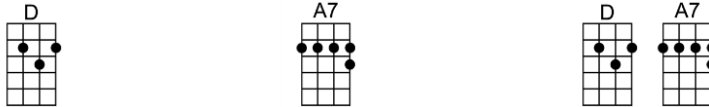

## Intro: First 2 lines

Trouble in mind, I'm blue, but I won't be blue al-ways  
 Trouble in mind, that's true, I have almost lost my mind

For the sun will shine in my back door some-day (2nd verse)  
 Life ain't worth livin', feel like I could die

## Interlude: First 2 lines

Trouble in mind, I'm blue, my poor heart is beating slow  
 I'm goin' down to the river, gonna take me a rockin' chair

Never had no trouble in my life be-fore ("I'm goin down...")  
 And if the blues don't leave me, I'll rock on away from here

## Intro: First 2 lines

D A7 D D7 G  
Trouble in mind, I'm blue, but I won't be blue al-ways

D A7 D A7  
For the sun will shine in my back door some-day

D A7 D D7 G  
Trouble in mind, that's true, I have almost lost my mind

D A7 D A7  
And if the blues don't leave me, I'll rock on away from here

D A7 D D7 G  
Trouble in mind, I'm blue, but I won't be blue al-ways

D A7 D G7 D  
For the sun will shine in my back door some-day