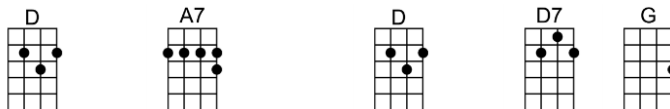

## Intro: First 2 lines

Trouble in mind, I'm blue, but I won't be blue al-ways  
 Trouble in mind, that's true, I have almost lost my mind

For the sun will shine in my back door some-day (2nd verse)  
 Life ain't worth livin', feel like I could die

## Interlude: First 2 lines

Trouble in mind, I'm blue, my poor heart is beating slow  
 I'm goin' down to the river, gonna take me a rockin' chair

Never had no trouble in my life be-fore ("I'm goin down...")  
 And if the blues don't leave me, I'll rock on away from here

## Intro: First 2 lines

D A7 D D7 G  
Trouble in mind, I'm blue, but I won't be blue al-ways

D A7 D A7  
For the sun will shine in my back door some-day

D A7 D D7 G  
Trouble in mind, that's true, I have almost lost my mind

D A7 D A7  
And if the blues don't leave me, I'll rock on away from here

D A7 D D7 G  
Trouble in mind, I'm blue, but I won't be blue al-ways

D A7 D G7 D  
For the sun will shine in my back door some-day