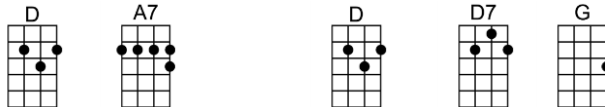

## Intro: First 2 lines

Trouble in mind, I'm blue, but I won't be blue al-ways  
 Trouble in mind, that's true, I have almost lost my mind

For the sun will shine in my back door some-day (2nd verse)  
 Life ain't worth livin', feel like I could die

## Interlude: First 2 lines

Trouble in mind, I'm blue, my poor heart is beating slow  
 I'm goin' down to the river, gonna take me a rockin' chair

Never had no trouble in my life be-fore ("I'm goin down...")  
 And if the blues don't leave me, I'll rock on away from here

## Intro: First 2 lines

D A7 D D7 G  
Trouble in mind, I'm blue, but I won't be blue al-ways

D A7 D A7  
For the sun will shine in my back door some-day

D A7 D D7 G  
Trouble in mind, that's true, I have almost lost my mind

D A7 D A7  
And if the blues don't leave me, I'll rock on away from here

D A7 D D7 G  
Trouble in mind, I'm blue, but I won't be blue al-ways

D A7 D G7 D  
For the sun will shine in my back door some-day