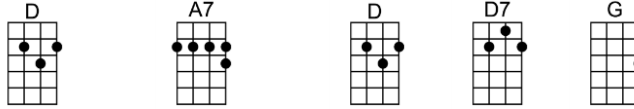

## Intro: First 2 lines

Trouble in mind, I'm blue, but I won't be blue al-ways  
 Trouble in mind, that's true, I have almost lost my mind

For the sun will shine in my back door some-day (2nd verse)  
 Life ain't worth livin', feel like I could die

## Interlude: First 2 lines

Trouble in mind, I'm blue, my poor heart is beating slow  
 I'm goin' down to the river, gonna take me a rockin' chair

Never had no trouble in my life be-fore ("I'm goin down...")  
 And if the blues don't leave me, I'll rock on away from here

## Intro: First 2 lines

D A7 D D7 G  
Trouble in mind, I'm blue, but I won't be blue al-ways

D A7 D A7  
For the sun will shine in my back door some-day

D A7 D D7 G  
Trouble in mind, that's true, I have almost lost my mind

D A7 D A7  
And if the blues don't leave me, I'll rock on away from here

D A7 D D7 G  
Trouble in mind, I'm blue, but I won't be blue al-ways

D A7 D G7 D  
For the sun will shine in my back door some-day