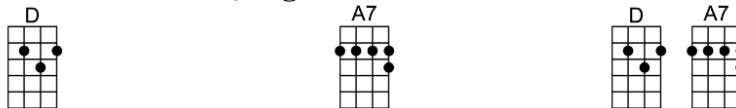

## Intro: First 2 lines

Trouble in mind, I'm blue, but I won't be blue al-ways  
 Trouble in mind, that's true, I have almost lost my mind

For the sun will shine in my back door some-day (2nd verse)  
 Life ain't worth livin', feel like I could die

I'm gonna lay my head on some lonesome railroad line

And let that 2:19 train ease my troubled mind

## Interlude: First 2 lines

Trouble in mind, I'm blue, my poor heart is beating slow  
 I'm goin' down to the river, gonna take me a rockin' chair

Never had no trouble in my life be-fore ("I'm goin down...")  
 And if the blues don't leave me, I'll rock on away from here

D A7 D A7  
And if the blues don't leave me, I'll rock on away from here

D A7 D D7 G  
Trouble in mind, I'm blue, but I won't be blue al-ways

D A7 D G7 D  
For the sun will shine in my back door some-day