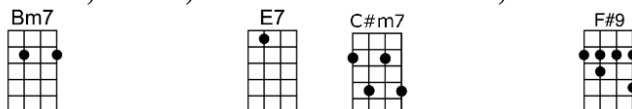

The touch of your hands up-on my head,

The love in your eyes a-shine,

And now, at last, the moment di-vine,

The touch of your lips on mine.

Instrumental: 1st 2 lines of song

And now, at last, the moment di-vine,

The touch of your lips, the look in your eyes,

The touch of your lips on mine.

THE TOUCH OF YOUR LIPS-Ray Noble

Intro: | AMA7 F#m | Bm7 E7 | AMA7 F#m | Bm7 E7b9 |

AMA7 Bm7 E7 C#m7 F#7b9 Bm7 E7
The touch of your lips up-on my brow,

AMA7 D9 C#m7b5 F#7b9
The love in your eyes a-shine,

F#7 Dm7b5 G9 AMA7 B7b9
And now, at last, the moment di-vine,

Bm7 E7b9 AMA7 Bm7 E7
The touch of your lips on mine.

Instrumental: 1st 2 lines of song

F#7 Dm7b5 G9 F#m B7b9
And now, at last, the moment di-vine,