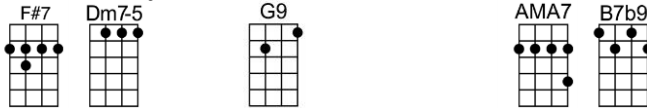

SING A

THE TOUCH OF YOUR LIPS (BAR)-Ray Noble

4/4 1...2...1234

Intro:

The touch of your lips up-on my brow,

Your lips that are cool and sweet,

Such tenderness lies in their soft caress,

My heart for-gets to beat.

The touch of your hands up-on my head,

The love in your eyes a-shine,

And now, at last, the moment di-vine,

The touch of your lips on mine.

Instrumental: 1st 2 lines of song

And now, at last, the moment di-vine,

The touch of your lips, the look in your eyes,

The touch of your lips on mine.

THE TOUCH OF YOUR LIPS-Ray Noble

Intro: | AMA7 F#m | Bm7 E7 | AMA7 F#m | Bm7 E7b9 |

AMA7 Bm7 E7 C#m7 F#7b9 Bm7 E7
The touch of your lips up-on my brow,

AMA7 D9 C#m7b5 F#7b9
The love in your eyes a-shine,

F#7 Dm7b5 G9 AMA7 B7b9
And now, at last, the moment di-vine,

Bm7 E7b9 AMA7 Bm7 E7
The touch of your lips on mine.

Instrumental: 1st 2 lines of song

F#7 Dm7b5 G9 F#m B7b9
And now, at last, the moment di-vine,