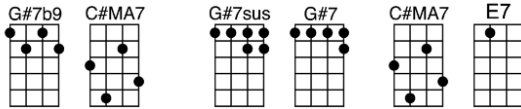

SING A

THE TOUCH OF YOUR LIPS (BAR)-Ray Noble

4/4 1...2...1234

Intro:

The touch of your lips up-on my brow,

Your lips that are cool and sweet,

Such tenderness lies in their soft caress,

My heart for-gets to beat.

The touch of your hands up-on my head,

The love in your eyes a-shine,

And now, at last, the moment di-vine,

The touch of your lips on mine.

Instrumental: 1st 2 lines of song

And now, at last, the moment di-vine,

The touch of your lips, the look in your eyes,

The touch of your lips on mine.

THE TOUCH OF YOUR LIPS-Ray Noble

Intro: | AMA7 F#m | Bm7 E7 | AMA7 F#m | Bm7 E7b9 |

AMA7 Bm7 E7 C#m7 F#7b9 Bm7 E7
The touch of your lips up-on my brow,

AMA7 D9 C#m7b5 F#7b9
The love in your eyes a-shine,

F#7 Dm7b5 G9 AMA7 B7b9
And now, at last, the moment di-vine,

Bm7 E7b9 AMA7 Bm7 E7
The touch of your lips on mine.

Instrumental: 1st 2 lines of song

F#7 Dm7b5 G9 F#m B7b9
And now, at last, the moment di-vine,