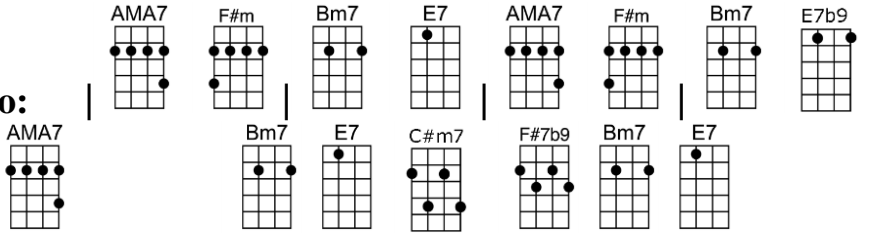

SING A

THE TOUCH OF YOUR LIPS (BAR)-Ray Noble

4/4 1...2...1234

Intro:

The touch of your lips up-on my brow,

Your lips that are cool and sweet,

Such tenderness lies in their soft caress,

My heart for-gets to beat.

The touch of your hands up-on my head,

The love in your eyes a-shine,

And now, at last, the moment di-vine,

The touch of your lips on mine.

Instrumental: 1st 2 lines of song

And now, at last, the moment di-vine,

The touch of your lips, the look in your eyes,

The touch of your lips on mine.

THE TOUCH OF YOUR LIPS-Ray Noble

Intro: | AMA7 F#m | Bm7 E7 | AMA7 F#m | Bm7 E7b9 |

AMA7 Bm7 E7 C#m7 F#7b9 Bm7 E7
The touch of your lips up-on my brow,

AMA7 D9 C#m7b5 F#7b9
The love in your eyes a-shine,

F#7 Dm7b5 G9 AMA7 B7b9
And now, at last, the moment di-vine,

Bm7 E7b9 AMA7 Bm7 E7
The touch of your lips on mine.

Instrumental: 1st 2 lines of song

F#7 Dm7b5 G9 F#m B7b9
And now, at last, the moment di-vine,