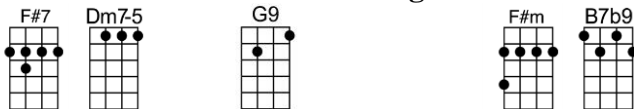

The touch of your hands up-on my head,

The love in your eyes a-shine,

And now, at last, the moment di-vine,

The touch of your lips on mine.

Instrumental: 1st 2 lines of song

And now, at last, the moment di-vine,

The touch of your lips, the look in your eyes,

The touch of your lips on mine.

THE TOUCH OF YOUR LIPS-Ray Noble

Intro: | AMA7 F#m | Bm7 E7 | AMA7 F#m | Bm7 E7b9 |

AMA7 Bm7 E7 C#m7 F#7b9 Bm7 E7
The touch of your lips up-on my brow,

AMA7 D9 C#m7b5 F#7b9
The love in your eyes a-shine,

F#7 Dm7b5 G9 AMA7 B7b9
And now, at last, the moment di-vine,

Bm7 E7b9 AMA7 Bm7 E7
The touch of your lips on mine.

Instrumental: 1st 2 lines of song

F#7 Dm7b5 G9 F#m B7b9
And now, at last, the moment di-vine,