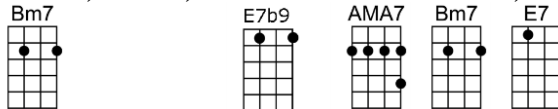

SING A

THE TOUCH OF YOUR LIPS (BAR)-Ray Noble

4/4 1...2...1234

Intro:

The touch of your lips up-on my brow,

Your lips that are cool and sweet,

Such tenderness lies in their soft caress,

My heart for-gets to beat.

The touch of your hands up-on my head,

The love in your eyes a-shine,

And now, at last, the moment di-vine,

The touch of your lips on mine.

Instrumental: 1st 2 lines of song

And now, at last, the moment di-vine,

AMA7 D9 C#m7b5 F#7b9
The love in your eyes a-shine,

F#7 Dm7b5 G9 AMA7 B7b9
And now, at last, the moment di-vine,

Bm7 E7b9 AMA7 Bm7 E7
The touch of your lips on mine.

Instrumental: 1st 2 lines of song

F#7 Dm7b5 G9 F#m B7b9
And now, at last, the moment di-vine,

Bm7 E7 C#m7 F#9
The touch of your lips, the look in your eyes,

Bm7 E7b9 AMA7 BbMA7 AMA7
The touch of your lips on mine.