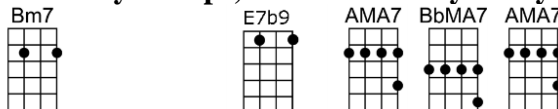

The touch of your hands up-on my head,

The love in your eyes a-shine,

And now, at last, the moment di-vine,

The touch of your lips on mine.

Instrumental: 1st 2 lines of song

And now, at last, the moment di-vine,

The touch of your lips, the look in your eyes,

The touch of your lips on mine.

THE TOUCH OF YOUR LIPS-Ray Noble

Intro: | AMA7 F#m | Bm7 E7 | AMA7 F#m | Bm7 E7b9 |

AMA7 Bm7 E7 C#m7 F#7b9 Bm7 E7
The touch of your lips up-on my brow,

AMA7 D9 C#m7b5 F#7b9
The love in your eyes a-shine,

F#7 Dm7b5 G9 AMA7 B7b9
And now, at last, the moment di-vine,

Bm7 E7b9 AMA7 Bm7 E7
The touch of your lips on mine.

Instrumental: 1st 2 lines of song

F#7 Dm7b5 G9 F#m B7b9
And now, at last, the moment di-vine,