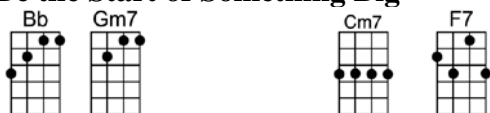

p.2 This Could Be the Start of Something Big

You're up in an aero-plane or dining at Sardi's,