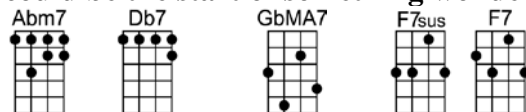

Just try ro-mance with me and see.