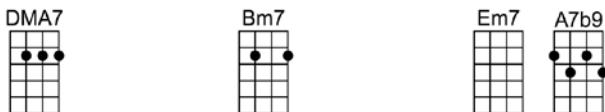

Soften my dreams with your sighs