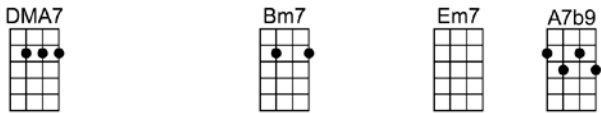

THEN YOU CAN TELL ME GOOD-BYE_(BAR)

4/4 1...2...1234

-John D. Loudermilk

Intro:

Kiss me each morning for a million years,

Hold me each evening at your side

Tell me you love me for a million years

Then if it don't work out, then if it don't work out, then you can tell me good-bye