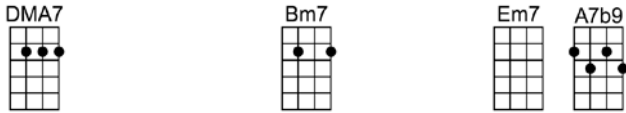

THEN YOU CAN TELL ME GOOD-BYE_(BAR)

4/4 1...2...1234

-John D. Loudermilk

Intro:

Kiss me each morning for a million years,

Hold me each evening at your side

Tell me you love me for a million years

Then if it don't work out, then if it don't work out, then you can tell me good-bye

Instrumental verse

Then if it don't work out, then if it don't work out, then you can tell me good-bye

If you must go, oh no, I won't grieve, if you wait a lifetime before you leave

But if you must go mmm, I won't tell you no,

Instrumental verse

D G D G D G Em7 D D7
Then if it don't work out, then if it don't work out, then you can tell me good-bye

G D E7 A7 A7b9
If you must go, oh no, I won't grieve, if you wait a lifetime be-fore you leave