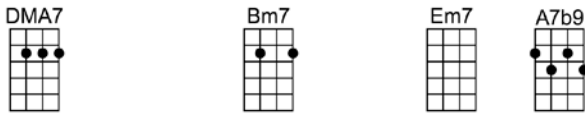

THEN YOU CAN TELL ME GOOD-BYE_(BAR)

4/4 1...2...1234

-John D. Loudermilk

Intro:

Kiss me each morning for a million years,

Hold me each evening at your side

Tell me you love me for a million years

Then if it don't work out, then if it don't work out, then you can tell me good-bye

Instrumental verse

Then if it don't work out, then if it don't work out, then you can tell me good-bye

If you must go, oh no, I won't grieve, if you wait a lifetime before you leave

But if you must go mmm, I won't tell you no,