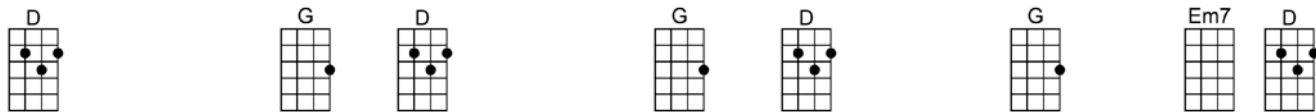

Sweeten my coffee with a morning kiss,

Soften my dreams with your sighs

Tell me you love me for a million years

p.2. Then You Can Tell Me Goodbye

Then if it don't work out, then if it don't work out, then you can tell me good-bye

Instrumental verse

Then if it don't work out, then if it don't work out, then you can tell me good-bye

If you must go, oh no, I won't grieve, if you wait a lifetime before you leave

But if you must go mmm, I won't tell you no,

Instrumental verse

D G D G D G Em7 D D7
Then if it don't work out, then if it don't work out, then you can tell me good-bye

G D E7 A7 A7b9
If you must go, oh no, I won't grieve, if you wait a lifetime be-fore you leave