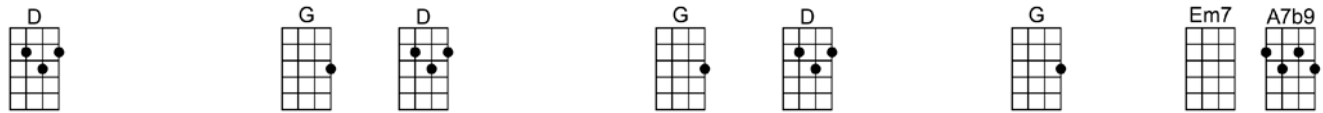

THEN YOU CAN TELL ME GOOD-BYE_(BAR)

4/4 1...2...1234

-John D. Loudermilk

Intro:

Kiss me each morning for a million years,

Hold me each evening at your side

Tell me you love me for a million years

Then if it don't work out, then if it don't work out, then you can tell me good-bye

Instrumental verse

Then if it don't work out, then if it don't work out, then you can tell me good-bye

If you must go, oh no, I won't grieve, if you wait a lifetime before you leave

But if you must go mmm, I won't tell you no,