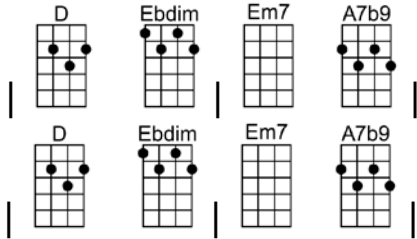

THEN YOU CAN TELL ME GOOD-BYE_(BAR)

4/4 1...2...1234

-John D. Loudermilk

Intro:

Kiss me each morning for a million years,

Hold me each evening at your side

Tell me you love me for a million years

Then if it don't work out, then if it don't work out, then you can tell me good-bye

Instrumental verse

Then if it don't work out, then if it don't work out, then you can tell me good-bye

If you must go, oh no, I won't grieve, if you wait a lifetime before you leave

But if you must go mmm, I won't tell you no,

Instrumental verse

D G D G D G Em7 D D7
Then if it don't work out, then if it don't work out, then you can tell me good-bye

G D E7 A7 A7b9
If you must go, oh no, I won't grieve, if you wait a lifetime be-fore you leave