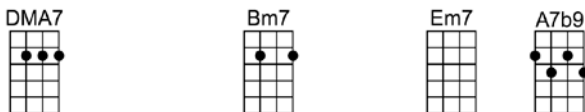

Tell me you love me for a million years