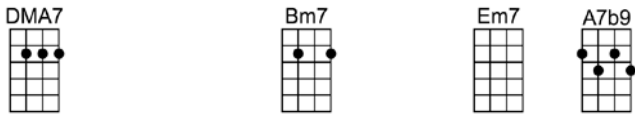

THEN YOU CAN TELL ME GOOD-BYE_(BAR)

4/4 1...2...1234

-John D. Loudermilk

Intro:

Kiss me each morning for a million years,

Hold me each evening at your side

Tell me you love me for a million years

Then if it don't work out, then if it don't work out, then you can tell me good-bye

Instrumental verse

Then if it don't work out, then if it don't work out, then you can tell me good-bye

If you must go, oh no, I won't grieve, if you wait a lifetime before you leave

But if you must go mmm, I won't tell you no,