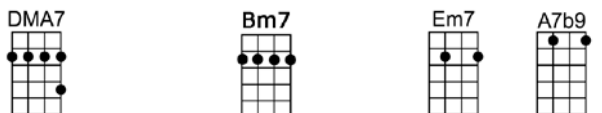

Tell me you love me for a million years