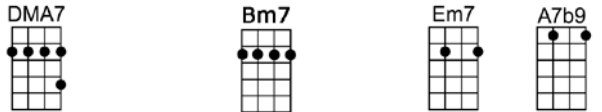

THEN YOU CAN TELL ME GOOD-BYE

4/4 1...2...1234

-John D. Loudermilk

Intro:

Kiss me each morning for a million years,

Hold me each evening at your side

Tell me you love me for a million years

Then if it don't work out, then if it don't work out, then you can tell me good-bye