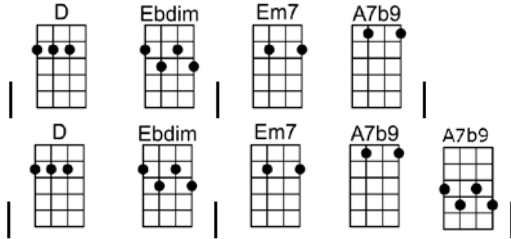

THEN YOU CAN TELL ME GOOD-BYE

4/4 1...2...1234

-John D. Loudermilk

Intro:

Kiss me each morning for a million years,

Hold me each evening at your side

Tell me you love me for a million years

Then if it don't work out, then if it don't work out, then you can tell me good-bye

Instrumental verse

Then if it don't work out, then if it don't work out, then you can tell me good-bye

If you must go, oh no, I won't grieve, if you wait a lifetime before you leave

But if you must go mmm, I won't tell you no,

Instrumental verse

D G D G D G Em7 D D7
Then if it don't work out, then if it don't work out, then you can tell me good-bye

G D E7 A7 A7b9
If you must go, oh no, I won't grieve, if you wait a lifetime be-fore you leave