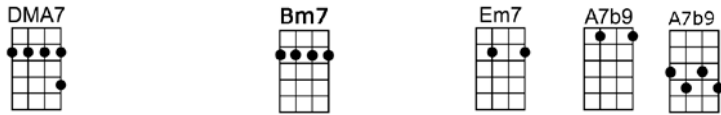

THEN YOU CAN TELL ME GOOD-BYE

4/4 1...2...1234

-John D. Loudermilk

Intro:

Kiss me each morning for a million years,

Hold me each evening at your side

Tell me you love me for a million years

Then if it don't work out, then if it don't work out, then you can tell me good-bye

Instrumental verse

Then if it don't work out, then if it don't work out, then you can tell me good-bye

If you must go, oh no, I won't grieve, if you wait a lifetime before you leave

But if you must go mmm, I won't tell you no,

Instrumental verse

D G D G D G Em7 D D7
Then if it don't work out, then if it don't work out, then you can tell me good-bye

G D E7 A7 A7b9
If you must go, oh no, I won't grieve, if you wait a lifetime be-fore you leave