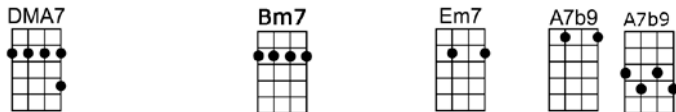

THEN YOU CAN TELL ME GOOD-BYE

4/4 1...2...1234

-John D. Loudermilk

Intro:

Kiss me each morning for a million years,

Hold me each evening at your side

Tell me you love me for a million years

Then if it don't work out, then if it don't work out, then you can tell me good-bye

Instrumental verse

Then if it don't work out, then if it don't work out, then you can tell me good-bye

If you must go, oh no, I won't grieve, if you wait a lifetime before you leave

But if you must go mmm, I won't tell you no,

Instrumental verse

D G D G D G Em7 D D7
Then if it don't work out, then if it don't work out, then you can tell me good-bye

G D E7 A7 A7b9
If you must go, oh no, I won't grieve, if you wait a lifetime be-fore you leave