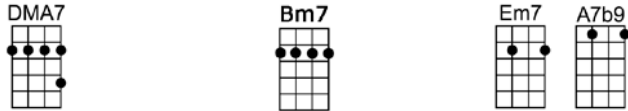

THEN YOU CAN TELL ME GOOD-BYE

4/4 1...2...1234

-John D. Loudermilk

Intro:

Kiss me each morning for a million years,

Hold me each evening at your side

Tell me you love me for a million years

Then if it don't work out, then if it don't work out, then you can tell me good-bye

Instrumental verse

Then if it don't work out, then if it don't work out, then you can tell me good-bye

If you must go, oh no, I won't grieve, if you wait a lifetime before you leave

But if you must go mmm, I won't tell you no,

Instrumental verse

D G D G D G Em7 D D7
Then if it don't work out, then if it don't work out, then you can tell me good-bye

G D E7 A7 A7b9
If you must go, oh no, I won't grieve, if you wait a lifetime be-fore you leave