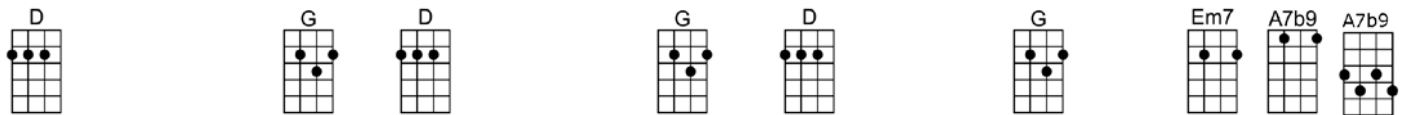

THEN YOU CAN TELL ME GOOD-BYE

4/4 1...2...1234

-John D. Loudermilk

Intro:

Kiss me each morning for a million years,

Hold me each evening at your side

Tell me you love me for a million years

Then if it don't work out, then if it don't work out, then you can tell me good-bye

Instrumental verse

Then if it don't work out, then if it don't work out, then you can tell me good-bye

If you must go, oh no, I won't grieve, if you wait a lifetime before you leave

But if you must go mmm, I won't tell you no,