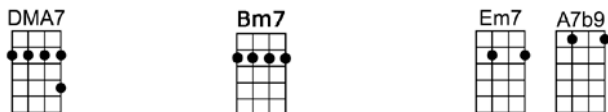

Soften my dreams with your sighs