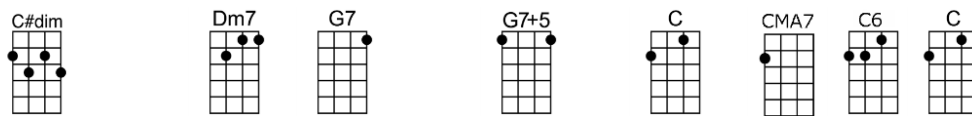

Baby, my time is too ex-pensive, and I'm not a little boy