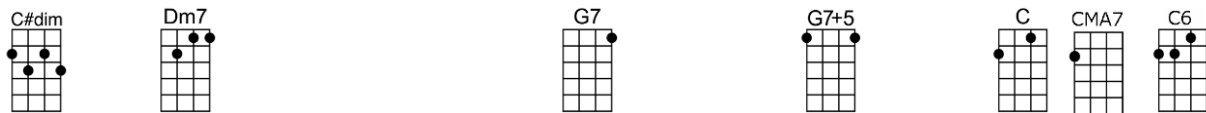

Tell it like it is, if you want something to play with, go and find yourself a toy

(fade)