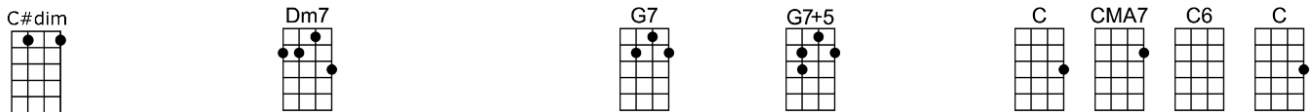

TELL IT LIKE IT IS - George Davis/Lee Diamond

4/4

If you want something to play with, go and find yourself a toy

Baby, my time is too ex-pensive, and I'm not a little boy
(and I don't want no little boy)

But I know, deep down in-side of me, I believe you love me, for-get your foolish pride

Life is too short to have sorrow, you may be here today, and gone to-morrow

You might as well get what you want, so, go on and live, girl, go on and live

C#dim Dm7 G7 G7+ C CMA7 C6
But I know, deep down in-side of me, I believe you love me, for-get your foolish pride

(fade)

C#dim Dm7 G7 G7+ C CMA7 C6
Tell it like it is, if you want something to play with, go and find yourself a toy