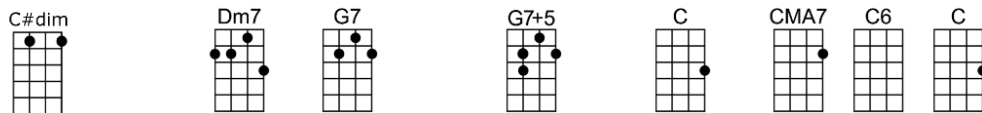

But I know, deep down in-side of me, I believe you love me, for-get your foolish pride

Life is too short to have sorrow, you may be here today, and gone to-morrow

You might as well get what you want, so, go on and live, girl, go on and live

p.2. Tell It Like It Is

Tell it like it is, don't be a-shamed, just let your conscience be your guide

But I know, deep down in-side of me, I believe you love me, for-get your foolish pride

Tell it like it is, if you want something to play with, go and find yourself a toy

(fade)

Baby, my time is too ex-pensive, and I'm not a little boy

TELL IT LIKE IT IS-George Davis/Lee Diamond

4/4

Intro: C

C#dim Dm7 G7 G7+ C CMA7 C6
If you want something to play with, go and find yourself a toy