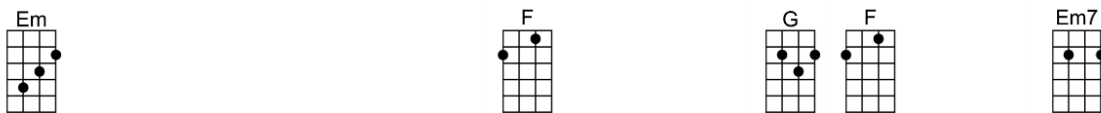

But I know, deep down in-side of me, I believe you love me, for-get your foolish pride

Life is too short to have sorrow, you may be here today, and gone to-morrow

You might as well get what you want, so, go on and live, girl, go on and live

C#dim Dm7 G7 G7+ C CMA7 C6
But I know, deep down in-side of me, I believe you love me, for-get your foolish pride

(fade)

C#dim Dm7 G7 G7+ C CMA7 C6
Tell it like it is, if you want something to play with, go and find yourself a toy