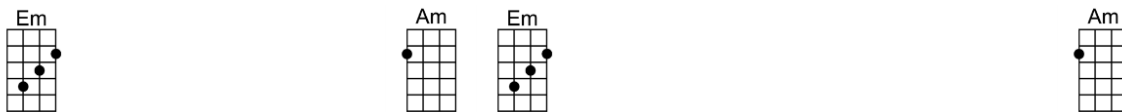

If you are serious, don't play with my heart, it makes me furious

But, if you want me to love you, then, baby, I will, girl/boy, you know I will

Tell it like it is, don't be a-shamed, just let your conscience be your guide

But I know, deep down in-side of me, I believe you love me, for-get your foolish pride

Life is too short to have sorrow, you may be here today, and gone to-morrow

You might as well get what you want, so, go on and live, girl, go on and live

C#dim Dm7 G7 G7+ C CMA7 C6
But I know, deep down in-side of me, I believe you love me, for-get your foolish pride

(fade)

C#dim Dm7 G7 G7+ C CMA7 C6
Tell it like it is, if you want something to play with, go and find yourself a toy