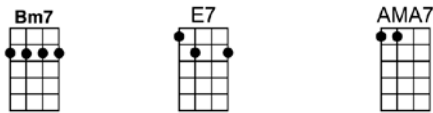

I wish you spend every day of your happy life with me