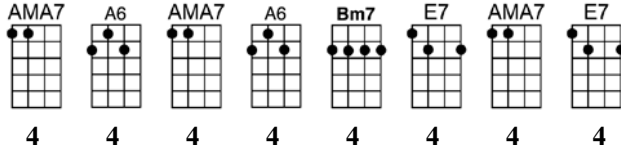

SWEET HAPPY LIFE

m. Luiz Bonfa w. Norman Gimbel

4/4 1234 1

Intro:

My wish for you,

sweet happy life

May all the days of the year that you live be laughing days

With all my heart,

sweet happy life

And may the night times that follow the day be dancing nights

Stars for your smile,

moons for your hair

And someone's wonderful love for your loving heart to share

p.2 Sweet Happy Life

My wish for you, sweet happy life

4/4 1234 1

Intro: AMA7 A6 AMA7 A6 Bm7 E7 AMA7 E7
4 4 4 4 4 4 4 4

AMA7 A6 AMA7 A6
My wish for you, sweet happy life

AMA7 Bbdim Bm7 E7
May all the days of the year that you live be laughing days

Bm7 E7 Bm7 E7
With all my heart, sweet happy life

AMA7 A6 AMA7 A6
My wish for you, sweet happy life

AMA7 Bbdim Bm7 E7
May all your sorrows be gone and your heart be-gin to sing

Bm7 E7 Bm7 E7
And if a wish can make it be

Bm7 E7 AMA7
I wish you spend every day of your happy life with me