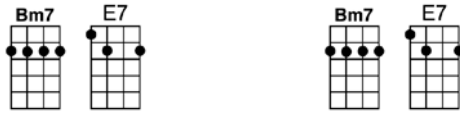

SWEET HAPPY LIFE

m. Luiz Bonfa w. Norman Gimbel

4/4 1234 1

Intro:

My wish for you,

sweet happy life

May all the days of the year that you live be laughing days

With all my heart,

sweet happy life

And may the night times that follow the day be dancing nights

Stars for your smile,

moons for your hair

And someone's wonderful love for your loving heart to share

p.2 Sweet Happy Life

My wish for you, sweet happy life

4/4 1234 1

Intro: AMA7 A6 AMA7 A6 Bm7 E7 AMA7 E7
4 4 4 4 4 4 4 4

AMA7 A6 AMA7 A6
My wish for you, sweet happy life

AMA7 Bbdim Bm7 E7
May all the days of the year that you live be laughing days

Bm7 E7 Bm7 E7
With all my heart, sweet happy life

AMA7 A6 AMA7 A6
My wish for you, sweet happy life

AMA7 Bbdim Bm7 E7
May all your sorrows be gone and your heart be-gin to sing

Bm7 E7 Bm7 E7
And if a wish can make it be

Bm7 E7 AMA7
I wish you spend every day of your happy life with me