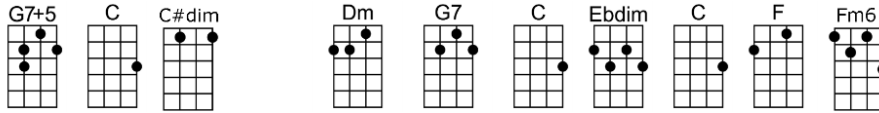

SING D#

SWEET DREAMS, SWEETHEART -Maurice Jerome

4/4 1...2...123 (without intro)

-Ted Koehler

Intro:

Good-night, sweet dreams, to-mor-row's an - other day

Till then, sweet dreams, sweet-heart

Good-night, sleep tight, I'll see you a - long the way

In dreams, sweet dreams, sweet-heart

May angels up above watch over you

And keep you safe, my love, un-til the dawn breaks through

Good-night, sweet dreams, to-mor-row's an - other day

Good-night, sweet dreams, good-night, sweet dreams,

C C#dim Dm G7 C G7
Till then, sweet dreams, sweet-heart

C C#dim Dm G7 C Ebdim C F Fm6
Good-night, sleep tight, I'll see you a-long the way

C C#dim Dm G7 C C7
In dreams, sweet dreams, sweet-heart

F F#m7b5 B7 Em7 A7b9
May angels up above watch over you

Dm D7 Dm G7
And keep you safe, my love, un-til the dawn breaks through

C C#dim Dm G7 C Ebdim C F Fm6
Good-night, sweet dreams, to-mor-row's an-other day

C C#dim Dm G7 C C#dim Dm G7
Good-night, sweet dreams, good-night, sweet dreams,