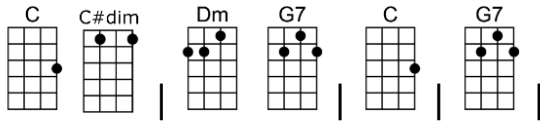

SING D#

SWEET DREAMS, SWEETHEART -Maurice Jerome

4/4 1...2...123 (without intro)

-Ted Koehler

Intro:

Good-night, sweet dreams, to-mor-row's an - other day

Till then, sweet dreams, sweet-heart

Good-night, sleep tight, I'll see you a - long the way

In dreams, sweet dreams, sweet-heart

May angels up above watch over you

And keep you safe, my love, un-til the dawn breaks through

Good-night, sweet dreams, to-mor-row's an - other day

Good-night, sweet dreams, good-night, sweet dreams,

C C#dim Dm G7 C G7
Till then, sweet dreams, sweet-heart

C C#dim Dm G7 C Ebdim C F Fm6
Good-night, sleep tight, I'll see you a-long the way

C C#dim Dm G7 C C7
In dreams, sweet dreams, sweet-heart

F F#m7b5 B7 Em7 A7b9
May angels up above watch over you

Dm D7 Dm G7
And keep you safe, my love, un-til the dawn breaks through

C C#dim Dm G7 C Ebdim C F Fm6
Good-night, sweet dreams, to-mor-row's an-other day

C C#dim Dm G7 C C#dim Dm G7
Good-night, sweet dreams, good-night, sweet dreams,