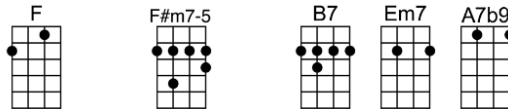

SING D#

SWEET DREAMS, SWEETHEART -Maurice Jerome

4/4 1...2...123 (without intro)

-Ted Koehler

Intro:

Good-night, sweet dreams, to-mor-row's an - other day

Till then, sweet dreams, sweet-heart

Good-night, sleep tight, I'll see you a - long the way

In dreams, sweet dreams, sweet-heart

May angels up above watch over you

And keep you safe, my love, un-til the dawn breaks through

Good-night, sweet dreams, to-mor-row's an - other day

Good-night, sweet dreams, good-night, sweet dreams,

C C#dim Dm G7 C G7
Till then, sweet dreams, sweet-heart

C C#dim Dm G7 C Ebdim C F Fm6
Good-night, sleep tight, I'll see you a-long the way

C C#dim Dm G7 C C7
In dreams, sweet dreams, sweet-heart

F F#m7b5 B7 Em7 A7b9
May angels up above watch over you

Dm D7 Dm G7
And keep you safe, my love, un-til the dawn breaks through

C C#dim Dm G7 C Ebdim C F Fm6
Good-night, sweet dreams, to-mor-row's an-other day

C C#dim Dm G7 C C#dim Dm G7
Good-night, sweet dreams, good-night, sweet dreams,