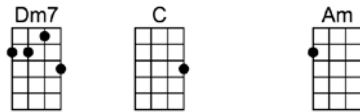

# STARWOOD IN ASPEN - John Denver

3/4 123 12 (without intro)

**Intro:** | | | | |

It's a long way from L.A. to Denver, a long time to hang in the sky,

A long way home to Starwood in Aspen,

A sweet Rocky Mountain para-dise, oh, my sweet Rocky Mountain para-dise.

Springtime is rollin' 'round slowly, gray skies are bringin' me down.

I can't remember when I've ever been so lone - ly,

I for-got what it's like to be home, can't re-mem-ber what it's like to be home.

## p.2. Starwood In Aspen

**I think on my lady's sweet memories, I think on my children's sweet smiles.**

**I think on my home in Starwood in Aspen,**

**All my friends and the snow-covered hills. Oh, my friends are the snow covered hills.**

# STARWOOD IN ASPEN-John Denver

3/4 123 12 (without intro)

Intro: | C C6 | C C6 | C C6 | C |

Dm G7 C F C F  
It's a long way from L.A. to Denver, a long time to hang in the sky,

Dm7 C Am  
A long way home to Starwood in Aspen,