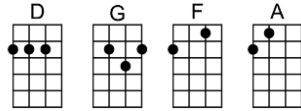

# SPIRIT IN THE SKY - Norman Greenbaum

4/4 1...2...1234

Intro: | D | D G F | D | D F G | (X2)

D G  
When I die, and they lay me to rest, gonna go to the place that's the best

D A D  
When I lay me down to die, goin' up to the spirit in the sky

D  
Goin' up to the spirit in the sky (spirit in the sky)

G  
That's where I'm gonna go when I die (when I die)

D A D  
When I die, and they lay me to rest, I'm gonna go to the place that's the best

Interlude: | D | D G F | D | D F G | (X2)

G  
That's where you're gonna go when you die (when you die)

D A D  
When you die and they lay you to rest, you're gonna go to the place that's the best

**p.2. Spirit In the Sky**

**Interlude: | D | D G F | D | D F G | (X2)**

**G**  
That's where I'm gonna go when I die (when I die)

**D A D**  
When I die and they lay me to rest, I'm gonna go to the place that's the best

**A D**  
Go to the place that's the best

**Outro: | D | D G F | D | D F G | (X2) end on D**