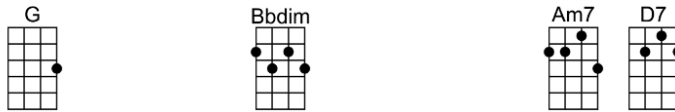

p.2. The Song Is You

Why can't I let you know the song my heart would sing?