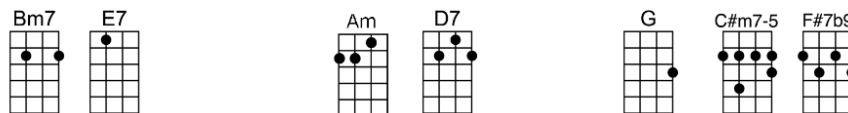

Must it be forever in-side of me? Why can't I let it go? Why can't I let you know?

p.2. The Song Is You

Why can't I let you know the song my heart would sing?

That beautiful rhapsody of love and youth and spring

The music is sweet, the words are true, the song is you

Interlude: Chords of the bridge

Why can't I let you know the song my heart would sing?

That beautiful rhapsody of love and youth and spring

The music is sweet, the words are true, the song is you

THE SONG IS YOU-Oscar Hammerstein/Jerome Kern

4/4 1...2...1234

Intro: | G | Bbdim | Am7 | D7 |

G Bbdim Am7 D7 Bm7 E7 Am7 D7
I hear music when I look at you, a beautiful theme of every dream I ever knew

Bm7 Em7 Am7 D7 Am7b5 D7 B7 E7 A7 D7
Down deep in my heart I hear it play, I feel it start, then melt a-way

Interlude: Chords of the bridge

G Bbdim Am7 D7
Why can't I let you know the song my heart would sing?

GMA7 G7 C F9
That beautiful rhapsody of love and youth and spring

Bm7 E7 Am D7 G Cm6 G G6
The music is sweet, the words are true, the song is you