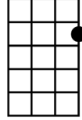

SING F#

THE SONG IS YOU (BAR)-Oscar Hammerstein/Jerome Kern

4/4 1...2...1234

Intro: |  |  |  |  |

I hear music when I look at you, a beautiful theme of every dream I ever knew

Down deep in my heart I hear it play, I feel it start, then melt a-way

THE SONG IS YOU-Oscar Hammerstein/Jerome Kern

4/4 1...2...1234

Intro: | G | Bbdim | Am7 | D7 |

G Bbdim Am7 D7 Bm7 E7 Am7 D7
I hear music when I look at you, a beautiful theme of every dream I ever knew

Bm7 Em7 Am7 D7 Am7b5 D7 B7 E7 A7 D7
Down deep in my heart I hear it play, I feel it start, then melt a-way

G Bbdim Am7 D7
Why can't I let you know the song my heart would sing?

GMA7 G7 C F9
That beautiful rhapsody of love and youth and spring

Bm7 E7 Am D7 G C#m7b5 F#7b9
The music is sweet, the words are true, the song is you

Interlude: Chords of the bridge

G Bbdim Am7 D7
Why can't I let you know the song my heart would sing?

GMA7 G7 C F9
That beautiful rhapsody of love and youth and spring

Bm7 E7 Am D7 G Cm6 G G6
The music is sweet, the words are true, the song is you