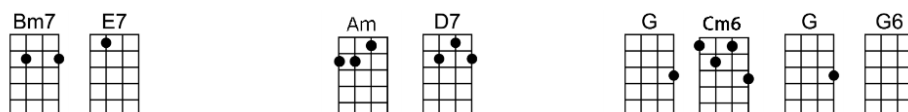

SING F#

THE SONG IS YOU (BAR)-Oscar Hammerstein/Jerome Kern

4/4 1...2...1234

Intro: |  |  |  |  |

I hear music when I look at you, a beautiful theme of every dream I ever knew

Down deep in my heart I hear it play, I feel it start, then melt a-way

The music is sweet, the words are true, the song is you

Interlude: Chords of the bridge

Why can't I let you know the song my heart would sing?

That beautiful rhapsody of love and youth and spring

The music is sweet, the words are true, the song is you

THE SONG IS YOU-Oscar Hammerstein/Jerome Kern

4/4 1...2...1234

Intro: | G | Bbdim | Am7 | D7 |

G Bbdim Am7 D7 Bm7 E7 Am7 D7
I hear music when I look at you, a beautiful theme of every dream I ever knew

Bm7 Em7 Am7 D7 Am7b5 D7 B7 E7 A7 D7
Down deep in my heart I hear it play, I feel it start, then melt a-way

Interlude: Chords of the bridge

G Bbdim Am7 D7
Why can't I let you know the song my heart would sing?

GMA7 G7 C F9
That beautiful rhapsody of love and youth and spring

Bm7 E7 Am D7 G Cm6 G G6
The music is sweet, the words are true, the song is you