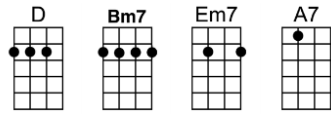

SING D

SMILE-Charlie Chaplin/John Turner/Geoffrey Parsons

4/4 1...2...1234

INTRO:

(4 beats each)

Smile, tho' your heart is aching, smile, even tho' it's breaking

When there are clouds in the sky, you'll get by, if you

Smile, what's the use of crying,

You'll find that life is still worth-while, if you'll just smile.

SMILE-Charlie Chaplin/John Turner/Geoffrey Parsons
4/4 1...2...1234

INTRO: D Bm7 Em7 A7 (4 beats each)

D DMA7
Smile, tho' your heart is aching, smile, even tho' it's breaking

D Fdim Em7 B7b9
When there are clouds in the sky, you'll get by, if you

Em Gm C7
Smile through your fear and sorrow, smile, and may-be tomorrow

D Bm7 Em7 A7
You'll see the sun come shining through for you

D DMA7
Light up your face with gladness, hide every trace of sadness

D Fdim Em7 B7b9 Em
Altho' a tear may be ever so near, that's the time you must keep on trying

Gm C7
Smile, what's the use of crying,

D Bm7 Em7 A7 A7b9 D Gm6 D
You'll find that life is still worth-while, if you'll just smile.