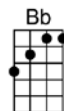

Never knew a girl like a-little Sheila, her name drives me in-sane

Sweet little girl, that's my little Sheila, man, this little girl is fine

Me and Sheila go for a ride, oh-oh-oh-oh, I feel all funny inside

Then little Sheila whispers in my ear, oh-oh-oh-oh, I love you, Sheila dear

Sheila said she loved me, she said she'd never leave me, true love will never die

We're so doggone happy just bein' around to-gether, man, this little girl is fine

Oh, this little girl is fine, yeah, this little girl is fine, oh, this little girl is fine

SHEILA-Tommy Roe

4/4 1...2...1234

Intro: | F | C |

F C Bb C F Bb F C
Sweet little Sheila, you'll know her if you see her, blue eyes and a pony-tail

F C Bb C F Bb F
Sweet little girl, that's my little Sheila, man, this little girl is fine

C Bb F
Me and Sheila go for a ride, oh-oh-oh-oh, I feel all funny inside

C Bb F
Then little Sheila whispers in my ear, oh-oh-oh-oh, I love you, Sheila dear