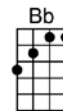

Sheila said she loved me, she said she'd never leave me, true love will never die

We're so doggone happy just bein' around to-gether, man, this little girl is fine

p.2. Sheila

Instrumental: F percussion F C

Never knew a girl like a-little Sheila, her name drives me in-sane

Sweet little girl, that's my little Sheila, man, this little girl is fine

Me and Sheila go for a ride, oh-oh-oh-oh, I feel all funny inside

Then little Sheila whispers in my ear, oh-oh-oh-oh, I love you, Sheila dear

Sheila said she loved me, she said she'd never leave me, true love will never die

We're so doggone happy just bein' around to-gether, man, this little girl is fine

F C Bb C F Bb F
Sweet little girl, that's my little Sheila, man, this little girl is fine

C Bb F
Me and Sheila go for a ride, oh-oh-oh-oh, I feel all funny inside

C Bb F
Then little Sheila whispers in my ear, oh-oh-oh-oh, I love you, Sheila dear