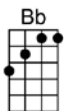

Never knew a girl like a-little Sheila, her name drives me in-sane

Sweet little girl, that's my little Sheila, man, this little girl is fine

Me and Sheila go for a ride, oh-oh-oh-oh, I feel all funny inside

Then little Sheila whispers in my ear, oh-oh-oh-oh, I love you, Sheila dear

Sheila said she loved me, she said she'd never leave me, true love will never die

We're so doggone happy just bein' around to-gether, man, this little girl is fine

Oh, this little girl is fine, yeah, this little girl is fine, oh, this little girl is fine

SHEILA-Tommy Roe

4/4 1...2...1234

Intro: | F | C |

F C Bb C F Bb F C
Sweet little Sheila, you'll know her if you see her, blue eyes and a pony-tail

F C Bb C F Bb F
Sweet little girl, that's my little Sheila, man, this little girl is fine

C Bb F
Me and Sheila go for a ride, oh-oh-oh-oh, I feel all funny inside

C Bb F
Then little Sheila whispers in my ear, oh-oh-oh-oh, I love you, Sheila dear