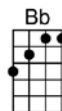

Sheila said she loved me, she said she'd never leave me, true love will never die

We're so doggone happy just bein' around to-gether, man, this little girl is fine

p.2. Sheila

Instrumental: F percussion F C

Never knew a girl like a-little Sheila, her name drives me in-sane

Sweet little girl, that's my little Sheila, man, this little girl is fine

Me and Sheila go for a ride, oh-oh-oh-oh, I feel all funny inside

Then little Sheila whispers in my ear, oh-oh-oh-oh, I love you, Sheila dear

Sheila said she loved me, she said she'd never leave me, true love will never die

We're so doggone happy just bein' around to-gether, man, this little girl is fine

F C Bb C F Bb F
Sweet little girl, that's my little Sheila, man, this little girl is fine

C Bb F
Me and Sheila go for a ride, oh-oh-oh-oh, I feel all funny inside

C Bb F
Then little Sheila whispers in my ear, oh-oh-oh-oh, I love you, Sheila dear