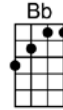

p.2. Sheila

Instrumental: F percussion F C

Never knew a girl like a-little Sheila, her name drives me in-sane