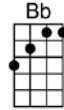

p.2. Sheila

Instrumental: F percussion F C

Never knew a girl like a-little Sheila, her name drives me in-sane