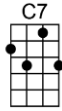

# SENTIMENTAL JOURNEY (BAR) -Brown/Homer/Green

4/4 1...2...1234

Gonna take a Sentimental Journey, gonna set my heart at ease.

Gonna take a Sentimental Journey, to renew old memo-ries.

Got my bag, I got my reservation, spent each dime I could af-ford.

# SENTIMENTAL JOURNEY -Brown/Homer/Green

4/4 1...2...1234

C G7  
Gonna take a Sentimental Journey, gonna set my heart at ease.

C C7 F Fm6 C G7 C  
Gonna take a Sentimental Journey, to renew old memories.

C G7  
Got my bag, I got my reservation, spent each dime I could af-ford.

C C7 F Fm6 C G7 C  
Like a child in wild antici-pation, long to hear that "all a-board."

F C D7  
Seven, that's the time we leave at seven, I'll be waiting up for heaven

G7 F Em7 G7sus  
Counting every mile of railroad track that takes me back.

C G7  
Never thought my heart could be so yearny, why did I decide to roam?

C C7 F Fm6 C G7 C  
Gonna take a Sentimental Journey, Sentimental Journey home.