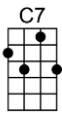

# SENTIMENTAL JOURNEY (BAR) -Brown/Homer/Green

4/4 1...2...1234

Gonna take a Sentimental Journey, gonna set my heart at ease.

Gonna take a Sentimental Journey, to renew old memo-ries.

Got my bag, I got my reservation, spent each dime I could af-ford.

# SENTIMENTAL JOURNEY -Brown/Homer/Green

4/4 1...2...1234

C G7  
Gonna take a Sentimental Journey, gonna set my heart at ease.

C C7 F Fm6 C G7 C  
Gonna take a Sentimental Journey, to renew old memories.

C G7  
Got my bag, I got my reservation, spent each dime I could af-ford.

C C7 F Fm6 C G7 C  
Like a child in wild antici-pation, long to hear that "all a-board."

F C D7  
Seven, that's the time we leave at seven, I'll be waiting up for heaven