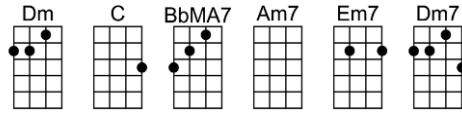

RIDE LIKE THE WIND - Christopher Cross

4/4 1234 12 (without intro)

Intro: | Dm | C | Dm | C | BbMA7 C | Dm | C | (X2)

Dm C Dm C
 It is the night, my body's weak, I'm on the run, no time to sleep
 Dm C Dm C
 I've got to ride, ride like the wind, to be free again

BbMA7 Am7 BbMA7 Am7
 And I've got such a long way to go, to make it to the border of Mexico
 Dm C Dm C
 So I'll ride like the wind, ride like the wind

Dm C Dm C
 I was born the son of a lawless man. Always spoke my mind with a gun in my hand
 BbMA7 C Dm C
 Lived nine lives, gunned down ten. Gonna ride like the wind

Dm C Dm C
 Accused and tried, and told to hang, I was nowhere in sight when the church bells rang
 BbMA7 C Dm C
 Never was the kind to do as I was told. Gonna ride like the wind before I get old
 Dm C Dm C
 It is the night, my body's weak, I'm on the run, no time to sleep
 BbMA7 C Dm C
 I've got to ride, ride like the wind, to be free again

BbMA7 Am7 BbMA7 Am7
 And I've got such a long way to go, to make it to the border of Mexico
 Dm C Dm C
 So I'll ride like the wind, ride like the wind
 BbMA7 Am7 BbMA7 Am7
 And I've got such a long way to go, to make it to the border of Mexico
 Dm C Dm C
 So I'll ride like the wind, ride like the wind. Gonna ride like the wind!