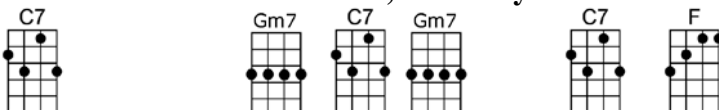

SING F#

RED SAILS IN THE SUNSET (BAR)

4/4 1...2...1234

Intro:

Red sails in the sun - set, way out on the sea

Oh, carry my loved one home safely to me

She sailed at the dawn -ing, all day I've been blue

Red sails in the sun - set, I'm trusting in you

Swift wings you must borrow

Make straight for the shore

We marry to-morrow

And she goes sailing no more

Red sails in the sun - set, way out on the sea

Oh, carry my loved one home safely to me

Please, carry my loved one home safely to me

RED SAILS IN THE SUNSET

4/4 1...2...1234

Intro: Em7 / A7 / Em7 A7 / D A7 /

D Am7 D7 G Gm6 D
Red sails in the sun -set, way out on the sea

A7 Em7 A7 Em7 A7 D A7
Oh, carry my loved one home safely to me

D Am7 D7 G Gm6 D
She sailed at the dawn-ing, all day I've been blue

A7 Em7 A7 Em7 A7 D D7
Red sails in the sun-set, I'm trusting in you

G Gm6 D
Swift wings you must borrow

A7 D D7
Make straight for the shore

G Gm6 D
We marry to-morrow

E7 A7 C7
And she goes sailing no more