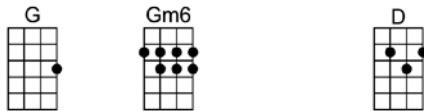

SING F#

RED SAILS IN THE SUNSET (BAR)

4/4 1...2...1234

Intro:

Red sails in the sun - set, way out on the sea

Oh, carry my loved one home safely to me

She sailed at the dawn -ing, all day I've been blue

Red sails in the sun - set, I'm trusting in you

Swift wings you must borrow

Make straight for the shore

We marry to-morrow

And she goes sailing no more

Red sails in the sun - set, way out on the sea

Oh, carry my loved one home safely to me

Please, carry my loved one home safely to me

A7 Em7 A7 Em7 A7 D D7
Red sails in the sun-set, I'm trusting in you

G Gm6 D
Swift wings you must borrow

A7 D D7
Make straight for the shore

G Gm6 D
We marry to-morrow

E7 A7 C7
And she goes sailing no more

F Cm7 F7 Bb Bbm6 F
Red sails in the sun -set, way out on the sea

C7 Gm7 C7 Gm7 C7 F
Oh, carry my loved one home safely to me

C7 Gm7 C7 Gm7 C7 F E6 F6
Please, carry my loved one home safely to me