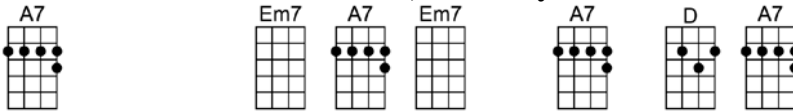

SING F#

RED SAILS IN THE SUNSET (BAR)

4/4 1...2...1234

Intro:

Red sails in the sun - set, way out on the sea

Oh, carry my loved one home safely to me

She sailed at the dawn -ing, all day I've been blue

Red sails in the sun - set, I'm trusting in you

RED SAILS IN THE SUNSET

4/4 1...2...1234

Intro: Em7 / A7 / Em7 A7 / D A7 /

D Am7 D7 G Gm6 D
Red sails in the sun -set, way out on the sea

A7 Em7 A7 Em7 A7 D A7
Oh, carry my loved one home safely to me

D Am7 D7 G Gm6 D
She sailed at the dawn-ing, all day I've been blue

A7 Em7 A7 Em7 A7 D D7
Red sails in the sun-set, I'm trusting in you

G Gm6 D
Swift wings you must borrow

A7 D D7
Make straight for the shore

G Gm6 D
We marry to-morrow

E7 A7 C7
And she goes sailing no more

F Cm7 F7 Bb Bbm6 F
Red sails in the sun -set, way out on the sea

C7 Gm7 C7 Gm7 C7 F
Oh, carry my loved one home safely to me

C7 Gm7 C7 Gm7 C7 F E6 F6
Please, carry my loved one home safely to me