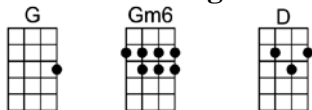

We marry to-morrow