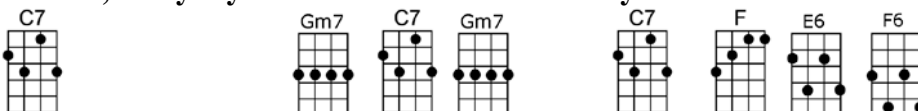

SING F#

RED SAILS IN THE SUNSET (BAR)

4/4 1...2...1234

Intro:

Red sails in the sun - set, way out on the sea

Oh, carry my loved one home safely to me

She sailed at the dawn -ing, all day I've been blue

Red sails in the sun - set, I'm trusting in you

Swift wings you must borrow

Make straight for the shore

We marry to-morrow

And she goes sailing no more

Red sails in the sun - set, way out on the sea

Oh, carry my loved one home safely to me

Please, carry my loved one home safely to me

RED SAILS IN THE SUNSET

4/4 1...2...1234

Intro: Em7 / A7 / Em7 A7 / D A7 /

D Am7 D7 G Gm6 D
Red sails in the sun -set, way out on the sea

A7 Em7 A7 Em7 A7 D A7
Oh, carry my loved one home safely to me

D Am7 D7 G Gm6 D
She sailed at the dawn-ing, all day I've been blue

A7 Em7 A7 Em7 A7 D D7
Red sails in the sun-set, I'm trusting in you

G Gm6 D
Swift wings you must borrow

A7 D D7
Make straight for the shore

G Gm6 D
We marry to-morrow

E7 A7 C7
And she goes sailing no more