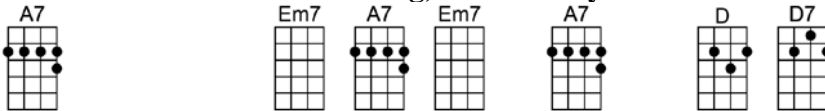

SING F#

RED SAILS IN THE SUNSET (BAR)

4/4 1...2...1234

Intro:

Red sails in the sun - set, way out on the sea

Oh, carry my loved one home safely to me

She sailed at the dawn -ing, all day I've been blue

Red sails in the sun - set, I'm trusting in you

RED SAILS IN THE SUNSET

4/4 1...2...1234

Intro: Em7 / A7 / Em7 A7 / D A7 /

D Am7 D7 G Gm6 D
Red sails in the sun -set, way out on the sea

A7 Em7 A7 Em7 A7 D A7
Oh, carry my loved one home safely to me

D Am7 D7 G Gm6 D
She sailed at the dawn-ing, all day I've been blue

A7 Em7 A7 Em7 A7 D D7
Red sails in the sun-set, I'm trusting in you

G Gm6 D
Swift wings you must borrow

A7 D D7
Make straight for the shore

G Gm6 D
We marry to-morrow

E7 A7 C7
And she goes sailing no more

F Cm7 F7 Bb Bbm6 F
Red sails in the sun -set, way out on the sea

C7 Gm7 C7 Gm7 C7 F
Oh, carry my loved one home safely to me

C7 Gm7 C7 Gm7 C7 F E6 F6
Please, carry my loved one home safely to me