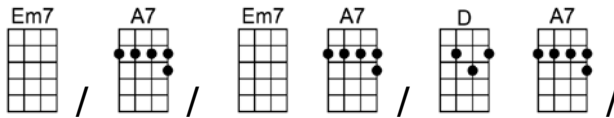

SING F#

RED SAILS IN THE SUNSET (BAR)

4/4 1...2...1234

Intro:

Red sails in the sun - set, way out on the sea

Oh, carry my loved one home safely to me

She sailed at the dawn -ing, all day I've been blue

Red sails in the sun - set, I'm trusting in you

F Cm7 F7 Bb Bbm6 F
Red sails in the sun -set, way out on the sea

C7 Gm7 C7 Gm7 C7 F
Oh, carry my loved one home safely to me

C7 Gm7 C7 Gm7 C7 F E6 F6
Please, carry my loved one home safely to me