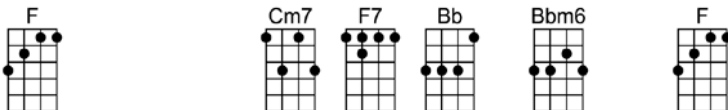

SING F#

RED SAILS IN THE SUNSET (BAR)

4/4 1...2...1234

Intro:

Red sails in the sun - set, way out on the sea

Oh, carry my loved one home safely to me

She sailed at the dawn -ing, all day I've been blue

Red sails in the sun - set, I'm trusting in you

Swift wings you must borrow

Make straight for the shore

We marry to-morrow

And she goes sailing no more

Red sails in the sun - set, way out on the sea

Oh, carry my loved one home safely to me

Please, carry my loved one home safely to me

RED SAILS IN THE SUNSET

4/4 1...2...1234

Intro: Em7 / A7 / Em7 A7 / D A7 /

D Am7 D7 G Gm6 D
Red sails in the sun -set, way out on the sea

A7 Em7 A7 Em7 A7 D A7
Oh, carry my loved one home safely to me

D Am7 D7 G Gm6 D
She sailed at the dawn-ing, all day I've been blue

A7 Em7 A7 Em7 A7 D D7
Red sails in the sun-set, I'm trusting in you

G Gm6 D
Swift wings you must borrow

A7 D D7
Make straight for the shore

G Gm6 D
We marry to-morrow

E7 A7 C7
And she goes sailing no more