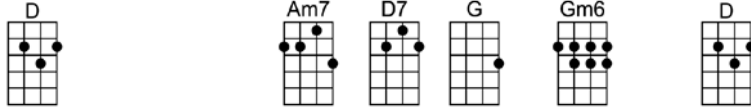

SING F#

RED SAILS IN THE SUNSET (BAR)

4/4 1...2...1234

Intro:

Red sails in the sun - set, way out on the sea

Oh, carry my loved one home safely to me

She sailed at the dawn -ing, all day I've been blue

Red sails in the sun - set, I'm trusting in you

Swift wings you must borrow

Make straight for the shore

We marry to-morrow

And she goes sailing no more

Red sails in the sun - set, way out on the sea

Oh, carry my loved one home safely to me

Please, carry my loved one home safely to me

A7 Em7 A7 Em7 A7 D D7
Red sails in the sun-set, I'm trusting in you

G Gm6 D
Swift wings you must borrow

A7 D D7
Make straight for the shore

G Gm6 D
We marry to-morrow

E7 A7 C7
And she goes sailing no more

F Cm7 F7 Bb Bbm6 F
Red sails in the sun -set, way out on the sea

C7 Gm7 C7 Gm7 C7 F
Oh, carry my loved one home safely to me

C7 Gm7 C7 Gm7 C7 F E6 F6
Please, carry my loved one home safely to me