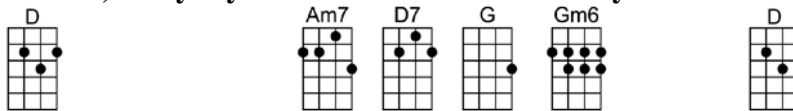

SING F#

RED SAILS IN THE SUNSET (BAR)

4/4 1...2...1234

Intro:

Red sails in the sun - set, way out on the sea

Oh, carry my loved one home safely to me

She sailed at the dawn -ing, all day I've been blue

Red sails in the sun - set, I'm trusting in you

Swift wings you must borrow

Make straight for the shore

We marry to-morrow

And she goes sailing no more

Red sails in the sun - set, way out on the sea

Oh, carry my loved one home safely to me

Please, carry my loved one home safely to me

A7 Em7 A7 Em7 A7 D D7
Red sails in the sun-set, I'm trusting in you

G Gm6 D
Swift wings you must borrow

A7 D D7
Make straight for the shore

G Gm6 D
We marry to-morrow

E7 A7 C7
And she goes sailing no more

F Cm7 F7 Bb Bbm6 F
Red sails in the sun -set, way out on the sea

C7 Gm7 C7 Gm7 C7 F
Oh, carry my loved one home safely to me

C7 Gm7 C7 Gm7 C7 F E6 F6
Please, carry my loved one home safely to me