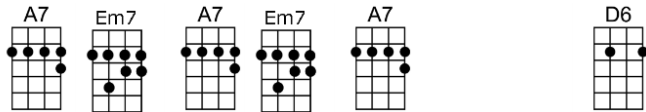

SING A

POINCIANA (BAR)-Buddy Bernier/Nat Simon

4/4 1...2...1234

Intro: 1st line

Blow, tropic wind, sing a song through the trees

Trees, sigh to me, soon my love I will see

Poinci-ana, your branches speak to me of love,

Gm Gm6 A Adim A7sus A7
To and fro you sway, my heart's in time, I've learned to care

Dadd9 Am7 D9
Poinci-ana, though skies may turn from blue to gray,

Gm6 Dadd9
My love will live forever and a day

A7 Em7 A7 Em7 A7 D6
Blow, tropic wind, sing a song through the trees