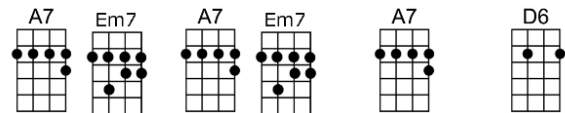

SING A

POINCIANA (BAR)-Buddy Bernier/Nat Simon

4/4 1...2...1234

Intro: 1st line

Blow, tropic wind, sing a song through the trees

Trees, sigh to me, soon my love I will see

Poinci-ana, your branches speak to me of love,

Gm Gm6 A Adim A7sus A7
To and fro you sway, my heart's in time, I've learned to care

Dadd9 Am7 D9
Poinci-ana, though skies may turn from blue to gray,

Gm6 Dadd9
My love will live forever and a day

A7 Em7 A7 Em7 A7 D6
Blow, tropic wind, sing a song through the trees