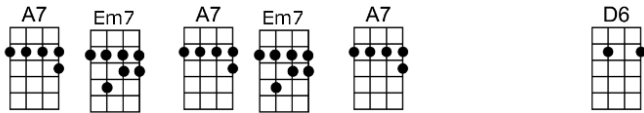

p.2. Poinciana

Poinci-ana, though skies may turn from blue to gray,

My love will live forever and a day

Blow, tropic wind, sing a song through the trees