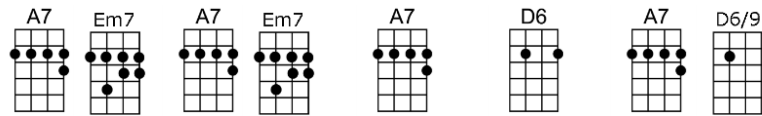

p.2. Poinciana

Poinci-ana, though skies may turn from blue to gray,

My love will live forever and a day

Blow, tropic wind, sing a song through the trees

Trees, sigh to me, soon my love I will see.....Poinci-ana

POINCIANA-Buddy Bernier/Nat Simon

4/4 1...2...1234

Intro: 1st line

A7 Em7 A7 Em7 A7 D6
Blow, tropic wind, sing a song through the trees

A7 Em7 A7 Em7 A7 D6
Trees, sigh to me, soon my love I will see

A7 Dadd9 Am7 D9
Poinci-ana, your branches speak to me of love,