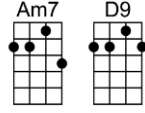

p.2. Poinciana

Poinci-ana, though skies may turn from blue to gray,