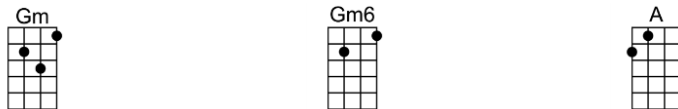

Love is everywhere, its magic perfume fills the air