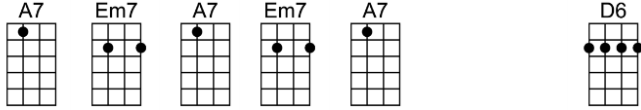

SING A

POINCIANA - Buddy Bernier/Nat Simon

4/4 1...2...1234

Intro: 1st line

Blow, tropic wind, sing a song through the trees

Trees, sigh to me, soon my love I will see

Poinci-ana, your branches speak to me of love,

Gm Gm6 A Adim A7sus A7
To and fro you sway, my heart's in time, I've learned to care

Dadd9 Am7 D9
Poinci-ana, though skies may turn from blue to gray,

Gm6 Dadd9
My love will live forever and a day

A7 Em7 A7 Em7 A7 D6
Blow, tropic wind, sing a song through the trees