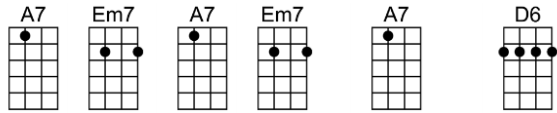

SING A

POINCIANA - Buddy Bernier/Nat Simon

4/4 1...2...1234

Intro: 1st line

Blow, tropic wind, sing a song through the trees

Trees, sigh to me, soon my love I will see

Poinci-ana, your branches speak to me of love,

Gm Gm6 A Adim A7sus A7
To and fro you sway, my heart's in time, I've learned to care

Dadd9 Am7 D9
Poinci-ana, though skies may turn from blue to gray,

Gm6 Dadd9
My love will live forever and a day

A7 Em7 A7 Em7 A7 D6
Blow, tropic wind, sing a song through the trees