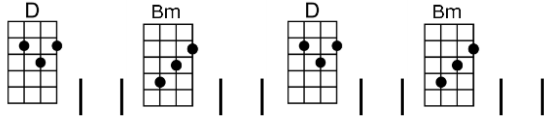

SING F#

PALISADES PARK (BAR)-Chuck Barris

4/4 1...2...1234

Intro:

Last night I took a walk after dark,

a swingin' place called Palisades Park

To have some fun and see what I could see - That's where the girls are!

I took a ride on a shoot-the-chute,

that girl I sat beside was awful cute

And when we stopped she was holdin' hands with me - My heart was flyin'

Up like a rocket ship, down like a roller coaster

Back like a loop-the-loop, and a-round like a merry-go-round