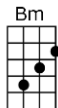

I took a ride on a shoot-the-chute,

that girl I sat beside was awful cute

And when we stopped she was holdin' hands with me - My heart was flyin'

Up like a rocket ship, down like a roller coaster

Back like a loop-the-loop, and a-round like a merry-go-round

D Bm  
I took a ride on a shoot-the-chute, that girl I sat beside was awful cute

G A  
And when we stopped she was holdin' hands with me - My heart was flyin'

G Bm  
Up like a rocket ship, down like a roller coaster