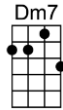

p.2. Over the Rainbow

Some-day I'll wish u-pon a star and wake up where the clouds are far be-hind me.