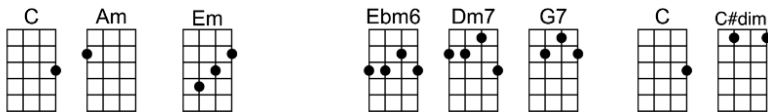

Some-where over the rain-bow way up high,