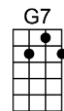

Why, oh, why can't I?

123123 123123