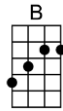

Where troubles melt like lemon drops, a-way above the chimney tops