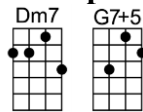

Just a step beyond the rain