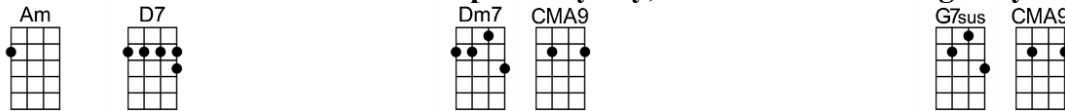

OVER THE RAINBOW - Harold Arlen/Yip Harburg

(jazz waltz)

3/4 123 123 (without verse)

Verse:

When all the world is a hopeless jumble, and the raindrops tumble all a-round

Hea - ven opens a magic lane

When all the clouds darken up the skyway, there's a rainbow highway to be found

Leading from your window pane, to a place behind the sun

Just a step beyond the rain

Some-where over the rain-bow way up high,

There's a land that I heard of once in a lulla - by.

Some-where over the rain-bow skies are blue