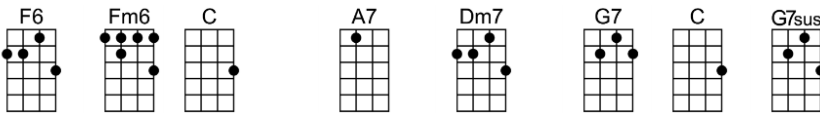

There's a land that I heard of once in a lulla - by.