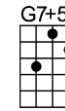

That's where you'll find me.