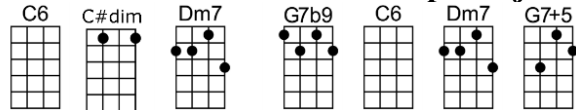

OVER THE RAINBOW - Harold Arlen/Yip Harburg

(jazz waltz)

3/4 123 123 (without verse)

Verse:

When all the world is a hopeless jumble, and the raindrops tumble all a-round

Hea - ven opens a magic lane

When all the clouds darken up the skyway, there's a rainbow highway to be found

3/4 123 123 (without verse)

Verse:

Cmaj9 Am7 Dm7 G7 Cmaj9 Am7 Dm7 G7
When all the world is a hopeless jumble and the raindrops tumble all a-round
C6 C#dim Dm7 G7b9 C6 Dm7 G7+
Hea-ven opens a magic lane
Cmaj9 Am7 Dm7 G7 Am Bm7 E7
When all the clouds darken up the skyway, there's a rainbow highway to be found
Am D7 Dm7 Cmaj9 G7sus Cmaj9
Leading from your window pane, to a place behind the sun,
Dm7 G7+
Just a step beyond the rain....

C Am Em Ebm6 Dm7 G7 C C#dim
Some-where over the rain-bow way up high,

F6 Fm6 C A7 Dm7 G7 C G7sus
There's a land that I heard of once in a lulla - by.

C Am Em Ebm6 Dm7 G7 C C#dim
Some-where over the rain-bow skies are blue