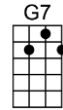

p.2. Over the Rainbow

Some-day I'll wish u-pon a star and wake up where the clouds are far be-hind me.