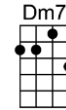

p.2. Over the Rainbow

Some-day I'll wish u-pon a star and wake up where the clouds are far be-hind me.