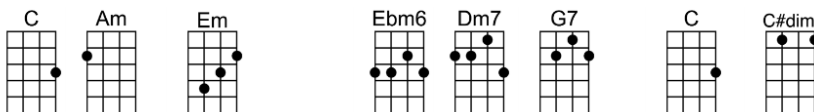

OVER THE RAINBOW - Harold Arlen/Yip Harburg

(jazz waltz)

3/4 123 123 (without verse)

Verse:

When all the world is a hopeless jumble, and the raindrops tumble all a-round

Hea - ven opens a magic lane

When all the clouds darken up the skyway, there's a rainbow highway to be found

Leading from your window pane, to a place behind the sun

Just a step beyond the rain

Some-where over the rain-bow way up high,

There's a land that I heard of once in a lulla - by.

Some-where over the rain-bow skies are blue