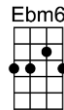

Some-where over the rain-bow blue- birds fly, birds fly over the rainbow,