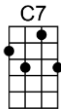

Never ever thinkin' there was danger in the water