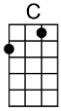

# OO DE LALLY (BAR)-Roger Miller

4/4 1...2...1234

Intro:  (4 measures)

Robin Hood and Little John, walkin' through the forest

Laughin' back and forth at what the other'n has to say

Reminisclin' this 'n' that, and havin' such a good time

Oo-de-lally, Oo-de-lally, golly, what a day

Never ever thinkin' there was danger in the water

They were drinkin', they just guzzled it down

Never dreamin' that a schemin' sheriff and his posse

Was a-watchin' them and gatherin' around

**p.2. Oo De Lally**

**Robin Hood and Little John, runnin' through the forest**

**Jumpin' fences, dodgin' trees, and tryin' to get a-way**

**Contemplatin' nothin' but es-capin' and finally makin' it**

**1. Oo-de-lally, Oo-de-lally, golly, what a day (repeat the song)**