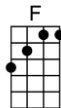

They were drinkin', they just guzzled it down