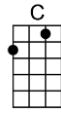

p.2. Oo De Lally

Robin Hood and Little John, runnin' through the forest