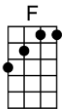

# OO DE LALLY (BAR)-Roger Miller

4/4 1...2...1234

Intro:  (4 measures)

Robin Hood and Little John, walkin' through the forest

Laughin' back and forth at what the other'n has to say

Reminisclin' this 'n' that, and havin' such a good time

**D7**  
Never dreamin' that a schemin' sheriff and his posse

**G7**  
Was a-watchin' them and gatherin' around

**C** **F** **C**  
Robin Hood and Little John, runnin' through the forest

**G7** **C**  
Jumpin' fences, dodgin' trees, and tryin' to get a-way