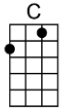

# OO DE LALLY (BAR)-Roger Miller

4/4 1...2...1234

Intro:  (4 measures)

Robin Hood and Little John, walkin' through the forest

Laughin' back and forth at what the other'n has to say

Reminisclin' this 'n' that, and havin' such a good time

# OO DE LALLY - Roger Miller

4/4 1...2...1234

**Intro: C (4 measures)**

**C** **F** **C**  
Robin Hood and Little John, walkin' through the forest

**G7** **C**  
Laughin' back and forth at what the other'n has to say

**D7**  
Never dreamin' that a schemin' sheriff and his posse

**G7**  
Was a-watchin' them and gatherin' around

**C** **F** **C**  
Robin Hood and Little John, runnin' through the forest

**G7** **C**  
Jumpin' fences, dodgin' trees, and tryin' to get a-way