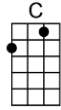

Jumpin' fences, dodgin' trees, and tryin' to get a-way