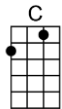

# OO DE LALLY (BAR)-Roger Miller

4/4 1...2...1234

Intro:  (4 measures)

Robin Hood and Little John, walkin' through the forest

Laughin' back and forth at what the other'n has to say

Reminisclin' this 'n' that, and havin' such a good time

**D7**  
Never dreamin' that a schemin' sheriff and his posse

**G7**  
Was a-watchin' them and gatherin' around

**C** **F** **C**  
Robin Hood and Little John, runnin' through the forest

**G7** **C**  
Jumpin' fences, dodgin' trees, and tryin' to get a-way