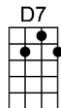

Never dreamin' that a schemin' sheriff and his posse