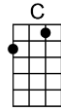

# OO DE LALLY (BAR)-Roger Miller

4/4 1...2...1234

Intro:  (4 measures)

Robin Hood and Little John, walkin' through the forest

Laughin' back and forth at what the other'n has to say

Reminisclin' this 'n' that, and havin' such a good time

**D7**  
Never dreamin' that a schemin' sheriff and his posse

**G7**  
Was a-watchin' them and gatherin' around

**C** **F** **C**  
Robin Hood and Little John, runnin' through the forest

**G7** **C**  
Jumpin' fences, dodgin' trees, and tryin' to get a-way