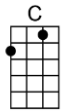

# OO DE LALLY (BAR)-Roger Miller

4/4 1...2...1234

Intro:  (4 measures)

Robin Hood and Little John, walkin' through the forest

Laughin' back and forth at what the other'n has to say

Reminisclin' this 'n' that, and havin' such a good time

**D7**  
Never dreamin' that a schemin' sheriff and his posse

**G7**  
Was a-watchin' them and gatherin' around

**C** **F** **C**  
Robin Hood and Little John, runnin' through the forest

**G7** **C**  
Jumpin' fences, dodgin' trees, and tryin' to get a-way