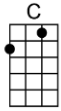

# OO DE LALLY (BAR)-Roger Miller

4/4 1...2...1234

Intro:  (4 measures)

Robin Hood and Little John, walkin' through the forest

Laughin' back and forth at what the other'n has to say

Reminisclin' this 'n' that, and havin' such a good time

Oo-de-lally, Oo-de-lally, golly, what a day

Never ever thinkin' there was danger in the water

They were drinkin', they just guzzled it down

Never dreamin' that a schemin' sheriff and his posse

Was a-watchin' them and gatherin' around

**p.2. Oo De Lally**

**Robin Hood and Little John, runnin' through the forest**

**Jumpin' fences, dodgin' trees, and tryin' to get a-way**

**Contemplatin' nothin' but es-capin' and finally makin' it**

**1. Oo-de-lally, Oo-de-lally, golly, what a day (repeat the song)**