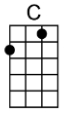

# OO DE LALLY (BAR)-Roger Miller

4/4 1...2...1234

Intro:  (4 measures)

Robin Hood and Little John, walkin' through the forest

Laughin' back and forth at what the other'n has to say

Reminisclin' this 'n' that, and havin' such a good time

Oo-de-lally, Oo-de-lally, golly, what a day

Never ever thinkin' there was danger in the water

They were drinkin', they just guzzled it down

Never dreamin' that a schemin' sheriff and his posse

Was a-watchin' them and gatherin' around

**p.2. Oo De Lally**

**Robin Hood and Little John, runnin' through the forest**

**Jumpin' fences, dodgin' trees, and tryin' to get a-way**

**Contemplatin' nothin' but es-capin' and finally makin' it**

**1. Oo-de-lally, Oo-de-lally, golly, what a day (repeat the song)**