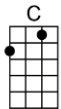

# OO DE LALLY (BAR)-Roger Miller

4/4 1...2...1234

Intro:  (4 measures)

Robin Hood and Little John, walkin' through the forest

Laughin' back and forth at what the other'n has to say

Reminisclin' this 'n' that, and havin' such a good time

**D7**  
Never dreamin' that a schemin' sheriff and his posse

**G7**  
Was a-watchin' them and gatherin' around

**C** **F** **C**  
Robin Hood and Little John, runnin' through the forest

**G7** **C**  
Jumpin' fences, dodgin' trees, and tryin' to get a-way