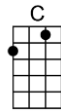

# OO DE LALLY (BAR)-Roger Miller

4/4 1...2...1234

Intro:  (4 measures)

Robin Hood and Little John, walkin' through the forest

Laughin' back and forth at what the other'n has to say

Reminisclin' this 'n' that, and havin' such a good time

**D7**  
Never dreamin' that a schemin' sheriff and his posse

**G7**  
Was a-watchin' them and gatherin' around

**C** **F** **C**  
Robin Hood and Little John, runnin' through the forest

**G7** **C**  
Jumpin' fences, dodgin' trees, and tryin' to get a-way