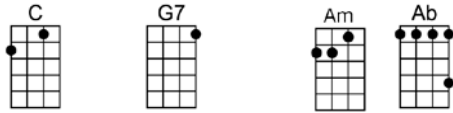

All the cattle are standin' like statues.