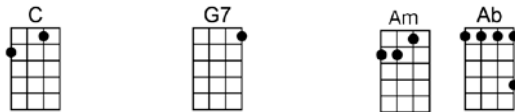

All the sounds of the earth are like music!