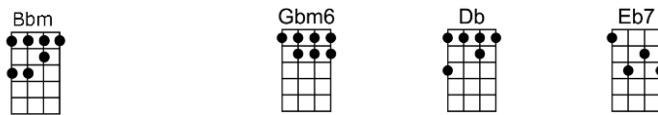

My heart, my love, are yours 'til the end of time