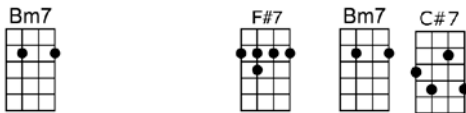

SING C#

NICE AND EASY (BAR)-Lew Spence/Alan Bergman

4/4 1234 1 (without intro)

Intro:

Let's take it nice and easy, it's gonna be so easy,

For us to fall in love

Hey, baby, what's your hurry? Relax, and don't you worry,

We're gonna fall in love

We're on the road to romance. That's safe to say,

But let's make all the stops along the way

The problem now of course is to simply hold your horses,

To rush would be a crime

p.2. Nice and Easy

Intro: | A | A+ | A6 B7 | Bm7 E7 |

A A+ A6 A7
Let's take it nice and easy, it's gonna be so easy,

Bm7 E7 E7+
For us to fall in love

A A+ A6 A7
Hey, baby, what's your hurry? Relax, and don't you worry,

Bm7 F#7 Bm7 C#7
We're gonna fall in love

Bm7 C#7 F#m B7
To rush would be a crime

1. Cdim AMA7 F#m Bm7 E7 A E7sus A G#m7b5 C#7
'Cause nice and easy does it every time (repeat from bridge)

2. Cdim AMA7 F#m Bm7 E7 AMA7 F#m Bm7 E7
'Cause nice and easy does it, nice and easy does it,