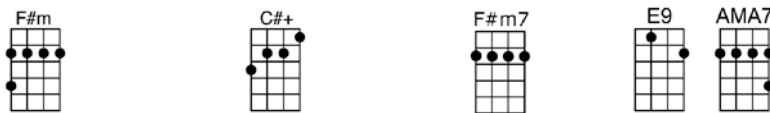

SING C#

NICE AND EASY (BAR)-Lew Spence/Alan Bergman

4/4 1234 1 (without intro)

Intro:

Let's take it nice and easy, it's gonna be so easy,

For us to fall in love

Hey, baby, what's your hurry? Relax, and don't you worry,

We're gonna fall in love

We're on the road to romance. That's safe to say,

But let's make all the stops along the way

The problem now of course is to simply hold your horses,

To rush would be a crime

p.2. Nice and Easy

Intro: | A | A+ | A6 B7 | Bm7 E7 |

A A+ A6 A7
Let's take it nice and easy, it's gonna be so easy,

Bm7 E7 E7+
For us to fall in love

A A+ A6 A7
Hey, baby, what's your hurry? Relax, and don't you worry,

Bm7 F#7 Bm7 C#7
We're gonna fall in love

Bm7 C#7 F#m B7
To rush would be a crime

1. Cdim AMA7 F#m Bm7 E7 A E7sus A G#m7b5 C#7
'Cause nice and easy does it every time (repeat from bridge)

2. Cdim AMA7 F#m Bm7 E7 AMA7 F#m Bm7 E7
'Cause nice and easy does it, nice and easy does it,