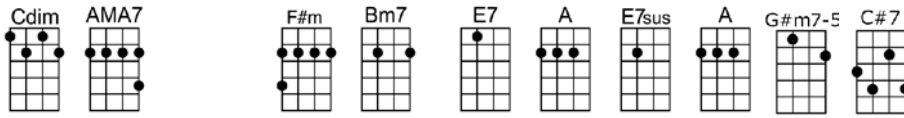

SING C#

NICE AND EASY (BAR)-Lew Spence/Alan Bergman

4/4 1234 1 (without intro)

Intro:

Let's take it nice and easy, it's gonna be so easy,

For us to fall in love

Hey, baby, what's your hurry? Relax, and don't you worry,

We're gonna fall in love

We're on the road to romance. That's safe to say,

But let's make all the stops along the way

The problem now of course is to simply hold your horses,

To rush would be a crime

p.2. Nice and Easy

1. 'Cause nice and easy does it every time (repeat from bridge)

2. 'Cause nice and easy does it, nice and easy does it,

Nice and easy does it every time

NICE AND EASY -Lew Spence/Alan Bergman

4/4 1234 1 (without intro)

Bm7 C#7 F#m B7
To rush would be a crime

1. Cdim AMA7 F#m Bm7 E7 A E7sus A G#m7b5 C#7
'Cause nice and easy does it every time (repeat from bridge)

2. Cdim AMA7 F#m Bm7 E7 AMA7 F#m Bm7 E7
'Cause nice and easy does it, nice and easy does it,