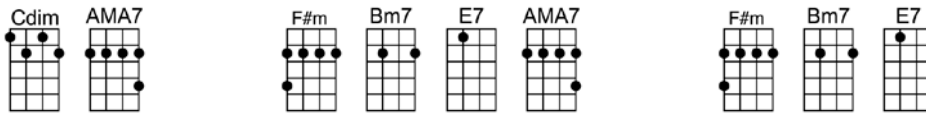

SING C#

NICE AND EASY (BAR)-Lew Spence/Alan Bergman

4/4 1234 1 (without intro)

Intro:

Let's take it nice and easy, it's gonna be so easy,

For us to fall in love

Hey, baby, what's your hurry? Relax, and don't you worry,

We're gonna fall in love

We're on the road to romance. That's safe to say,

But let's make all the stops along the way

The problem now of course is to simply hold your horses,

To rush would be a crime

p.2. Nice and Easy

1. 'Cause nice and easy does it every time (repeat from bridge)

2. 'Cause nice and easy does it, nice and easy does it,

Nice and easy does it every time

NICE AND EASY -Lew Spence/Alan Bergman

4/4 1234 1 (without intro)

Bm7 C#7 F#m B7
To rush would be a crime

1. Cdim AMA7 F#m Bm7 E7 A E7sus A G#m7b5 C#7
'Cause nice and easy does it every time (repeat from bridge)

2. Cdim AMA7 F#m Bm7 E7 AMA7 F#m Bm7 E7
'Cause nice and easy does it, nice and easy does it,