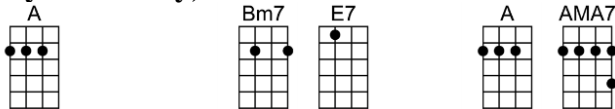

So, close your eyes and rest your weary mind.

I promise I will stay right here be-side you.

To-day our lives were joined, became en-twined.

I wish that you could know how much I love you.

Lady, are you cryin', do the tears belong to me?

Did you think our time to-gether was all gone?

Lady, my sweet lady, I'm as close as I can be.

And I swear to you our time has just be-gun.

MY SWEET LADY - John Denver

4/4 1...2...1234

Intro: | AMA7 | Asus | (X2)