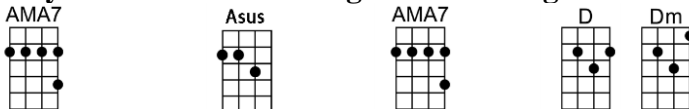

So, close your eyes and rest your weary mind.

I promise I will stay right here be-side you.

To-day our lives were joined, became en-twined.

I wish that you could know how much I love you.

Lady, are you cryin', do the tears belong to me?

Did you think our time to-gether was all gone?

Lady, my sweet lady, I'm as close as I can be.

And I swear to you our time has just be-gun.

MY SWEET LADY - John Denver

4/4 1...2...1234

Intro: | AMA7 | Asus | (X2)

Lady, my sweet lady, I just can't believe it's true.

A Bm7 E7 A A7

And it's like I've never ever loved be-fore.

D E7 A A7
Close your eyes and rest your weary mind.

D E7 A A7

I promise I will stay right here be-side you.