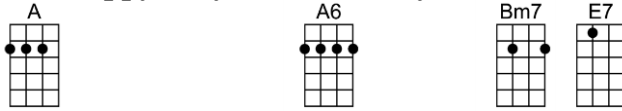

SING C#

MY SWEET LADY (BAR)-John Denver

4/4 1...2...1234

Intro: |  |  | (X2)

Lady, are you cryin', do the tears belong to me?

Did you think our time to-gether was all gone?

Lady, you've been dreamin'. I'm as close as I can be.

And I swear to you our time has just be-gun.

Close your eyes and rest your weary mind.

I promise I will stay right here be-side you.

To-day our lives were joined, became en-twined.

I wish that you could know how much I love you.

p.2. My Sweet Lady

Lady, are you happy, do you feel the way I do?

Are there meanings that you've never seen be-fore?

Lady, my sweet lady, I just can't believe it's true.

And it's like I've never ever loved be-fore.

Lady, my sweet lady, I just can't believe it's true.

A Bm7 E7 A A7

And it's like I've never ever loved be-fore.

D E7 A A7
Close your eyes and rest your weary mind.

D E7 A A7

I promise I will stay right here be-side you.