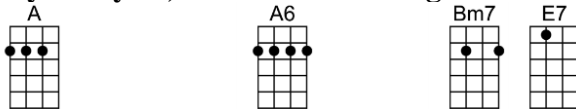

So, close your eyes and rest your weary mind.

I promise I will stay right here be-side you.

To-day our lives were joined, became en-twined.

I wish that you could know how much I love you.

Lady, are you cryin', do the tears belong to me?

Did you think our time to-gether was all gone?

Lady, my sweet lady, I'm as close as I can be.

And I swear to you our time has just be-gun.

MY SWEET LADY - John Denver

4/4 1...2...1234

Intro: | AMA7 | Asus | (X2)

Lady, my sweet lady, I just can't believe it's true.

A Bm7 E7 A A7

And it's like I've never ever loved be-fore.

D E7 A A7
Close your eyes and rest your weary mind.

D E7 A A7

I promise I will stay right here be-side you.