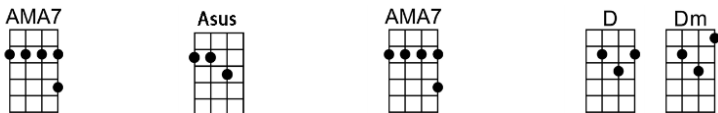

So, close your eyes and rest your weary mind.

I promise I will stay right here be-side you.

To-day our lives were joined, became en-twined.

I wish that you could know how much I love you.

Lady, are you cryin', do the tears belong to me?

Did you think our time to-gether was all gone?

Lady, my sweet lady, I'm as close as I can be.

And I swear to you our time has just be-gun.

MY SWEET LADY - John Denver

4/4 1...2...1234

Intro: | AMA7 | Asus | (X2)