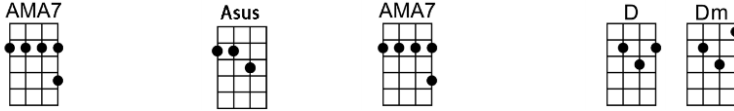

SING C#

MY SWEET LADY (BAR)-John Denver

4/4 1...2...1234

Intro: |  |  | (X2)

Lady, are you cryin', do the tears belong to me?

Did you think our time to-gether was all gone?

Lady, you've been dreamin'. I'm as close as I can be.

And I swear to you our time has just be-gun.

Close your eyes and rest your weary mind.

I promise I will stay right here be-side you.

To-day our lives were joined, became en-twined.

I wish that you could know how much I love you.

p.2. My Sweet Lady

Lady, are you happy, do you feel the way I do?

Are there meanings that you've never seen be-fore?

Lady, my sweet lady, I just can't believe it's true.

And it's like I've never ever loved be-fore.

Lady, my sweet lady, I just can't believe it's true.

A Bm7 E7 A A7

And it's like I've never ever loved be-fore.

D E7 A A7
Close your eyes and rest your weary mind.

D E7 A A7

I promise I will stay right here be-side you.