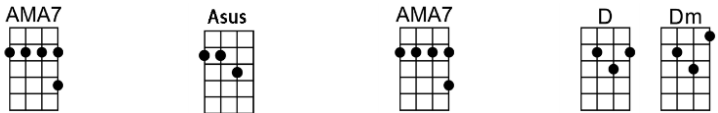

SING C#

MY SWEET LADY (BAR)-John Denver

4/4 1...2...1234

Intro: |  |  | (X2)

Lady, are you cryin', do the tears belong to me?

Did you think our time to-gether was all gone?

Lady, you've been dreamin'. I'm as close as I can be.

And I swear to you our time has just be-gun.

Close your eyes and rest your weary mind.

I promise I will stay right here be-side you.

To-day our lives were joined, became en-twined.

I wish that you could know how much I love you.

p.2. My Sweet Lady

Lady, are you happy, do you feel the way I do?

Are there meanings that you've never seen be-fore?

Lady, my sweet lady, I just can't believe it's true.

And it's like I've never ever loved be-fore.

Lady, my sweet lady, I just can't believe it's true.

A Bm7 E7 A A7

And it's like I've never ever loved be-fore.

D E7 A A7
Close your eyes and rest your weary mind.

D E7 A A7

I promise I will stay right here be-side you.