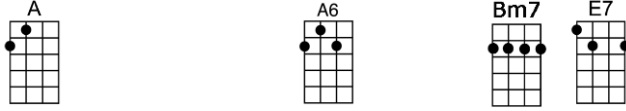

SING C#

MY SWEET LADY - John Denver

4/4 1...2...1234

Intro: |  |  | (X2)

Lady, are you cryin', do the tears belong to me?

Did you think our time to-gether was all gone?

Lady, you've been dreamin'. I'm as close as I can be.

And I swear to you our time has just be-gun.

Close your eyes and rest your weary mind.

I promise I will stay right here be-side you.

To-day our lives were joined, became en-twined.

I wish that you could know how much I love you.

p.2. My Sweet Lady

Lady, are you happy, do you feel the way I do?

Are there meanings that you've never seen be-fore?

Lady, my sweet lady, I just can't believe it's true.

And it's like I've never ever loved be-fore.

AMA7 Asus AMA7 D Dm
Lady, are you happy, do you feel the way I do?
A A6 Bm7 E7
Are there meanings that you've never seen be-fore?
AMA7 Asus AMA7 D Dm
Lady, my sweet lady, I just can't believe it's true.
A Bm7 E7 A A7
And it's like I've never ever loved be-fore.