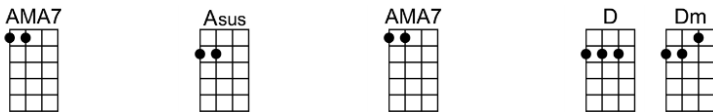

So, close your eyes and rest your weary mind.

I promise I will stay right here be-side you.

To-day our lives were joined, became en-twined.

I wish that you could know how much I love you.

Lady, are you cryin', do the tears belong to me?

Did you think our time to-gether was all gone?

Lady, my sweet lady. I'm as close as I can be.

And I swear to you our time has just be-gun.

MY SWEET LADY - John Denver

4/4 1...2...1234

Intro: | AMA7 | Asus | (X2)