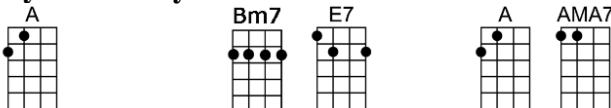

So, close your eyes and rest your weary mind.

I promise I will stay right here be-side you.

To-day our lives were joined, became en-twined.

I wish that you could know how much I love you.

Lady, are you cryin', do the tears belong to me?

Did you think our time to-gether was all gone?

Lady, my sweet lady. I'm as close as I can be.

And I swear to you our time has just be-gun.

MY SWEET LADY - John Denver

4/4 1...2...1234

Intro: | AMA7 | Asus | (X2)