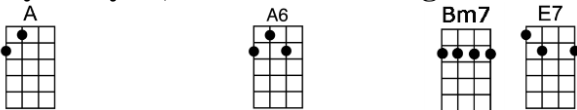

So, close your eyes and rest your weary mind.

I promise I will stay right here be-side you.

To-day our lives were joined, became en-twined.

I wish that you could know how much I love you.

Lady, are you cryin', do the tears belong to me?

Did you think our time to-gether was all gone?

Lady, my sweet lady. I'm as close as I can be.

And I swear to you our time has just be-gun.

MY SWEET LADY - John Denver

4/4 1...2...1234

Intro: | AMA7 | Asus | (X2)