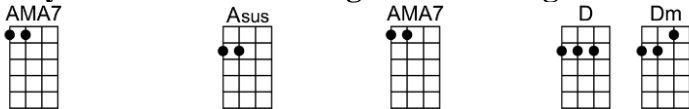

So, close your eyes and rest your weary mind.

I promise I will stay right here be-side you.

To-day our lives were joined, became en-twined.

I wish that you could know how much I love you.

Lady, are you cryin', do the tears belong to me?

Did you think our time to-gether was all gone?

Lady, my sweet lady. I'm as close as I can be.

And I swear to you our time has just be-gun.

MY SWEET LADY - John Denver

4/4 1...2...1234

Intro: | AMA7 | Asus | (X2)