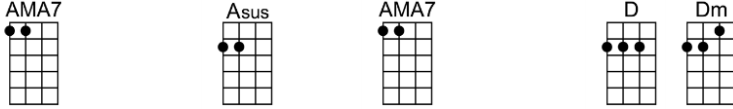

SING C#

MY SWEET LADY - John Denver

4/4 1...2...1234

Intro: |  |  | (X2)

Lady, are you cryin', do the tears belong to me?

Did you think our time to-gether was all gone?

Lady, you've been dreamin'. I'm as close as I can be.

And I swear to you our time has just be-gun.

Close your eyes and rest your weary mind.

I promise I will stay right here be-side you.

To-day our lives were joined, became en-twined.

I wish that you could know how much I love you.

p.2. My Sweet Lady

Lady, are you happy, do you feel the way I do?

Are there meanings that you've never seen be-fore?

Lady, my sweet lady, I just can't believe it's true.

And it's like I've never ever loved be-fore.

AMA7 Asus AMA7 D Dm
Lady, are you happy, do you feel the way I do?
A A6 Bm7 E7
Are there meanings that you've never seen be-fore?
AMA7 Asus AMA7 D Dm
Lady, my sweet lady, I just can't believe it's true.
A Bm7 E7 A A7
And it's like I've never ever loved be-fore.