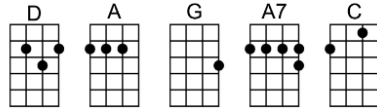

SING E

MY NEXT BROKEN HEART (BAR)-Cook/Dunn/Brooks

4/4 1...2...123 (without intro)

Intro: D A D G D A D A7 (4 beats each)

D A D G
You picked me up, you shot me down, you're steppin' out all over town
D A7

Drove me back to drinkin' in this bar

D A D G
I found myself a brand new friend, I'm headed down that road again
D A7 D A

I'm workin' on my next broken heart

D A D G
Happy or sad, it's hard to tell, you taught me how to hurt so well
D A7

But when it comes to love, I know my part

D A D G
Well, I'll play this game that I can't win, I'll be somebody's fool again
D A7 D

I'm workin' on my next broken heart

G C G D
Well, I thought all a-long you'd be the death of me
G C G A7
But I met one to-night who wants what's left of me

D A D G
I've seen that look be-fore, she'll tear my world a-part
D A7 D A

I'm workin' on my next broken heart

Interlude: D A D G D A7 D

G C G D
I thought all a-long you'd be the death of me
G C G A7
I met one to-night who wants what's left of me