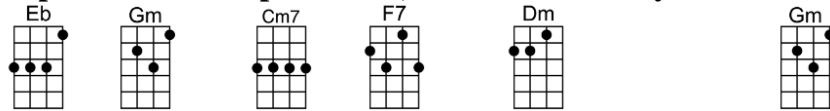

My love is brighter than the brightest star that shines every night a-bove