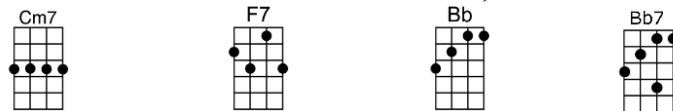

My love is deeper than the deepest ocean, wider than the sky