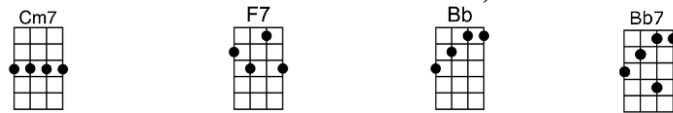

p.2. My Love

Once I thought that love was meant for anyone else but me, once I thought you'd never come my way

Now it only goes to show how wrong we all can be, for now I have to tell you every day

My love is warmer than the warmest sunshine, softer than a sigh

# MY LOVE-Tony Hatch

4/4 1...2...1234

Intro: | A | D | E7 | A |

A D F#m Bm7 E7 C#m F#m  
My love is warmer than the warmest sunshine, softer than a sigh  
Bm7 E7 A A7  
My love is deeper than the deepest ocean, wider than the sky  
D F#m Bm7 E7 C#m F#m  
My love is brighter than the brightest star that shines every night a-bove  
Bm7 E7 Bm7 E7 A D E7 D E7  
And there is nothing in this world that can ever change my love  
A D E7 A D Bm7 E7  
Something happened to my heart the day that I met you, something that I never felt be-fore  
A D E7 C#m F#7 Bm7 E7 A A7  
You are always on my mind, no matter what I do, and every day it seems I want you more