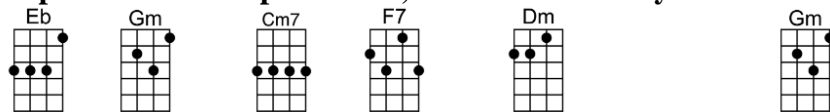

My love is brighter than the brightest star that shines every night a-bove