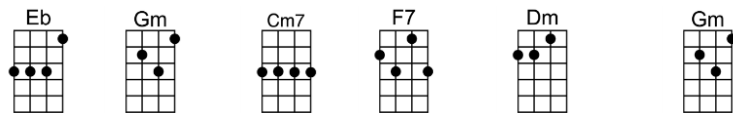

My love is warmer than the warmest sunshine, softer than a sigh