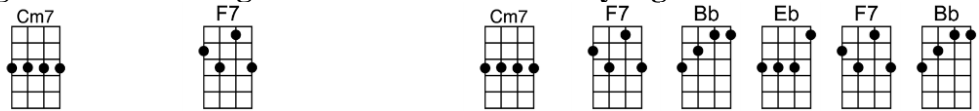

And there is nothing in this world that can ever change....my....love