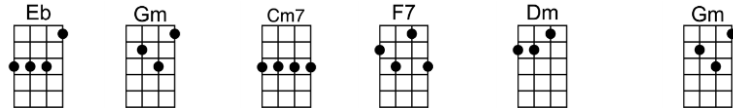

My love is warmer than the warmest sunshine, softer than a sigh