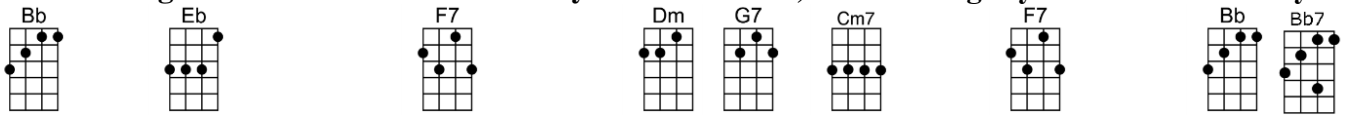

Now it only goes to show how wrong we all can be, for now I have to tell you every day