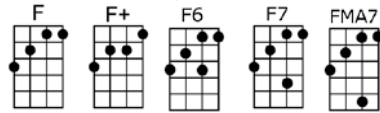

SING C

MY KIND OF GIRL (BAR)-Leslie Bricusse

4/4 1...2...123 (without intro)

Intro (and basic F chromatic run): and back

She walks like an angel walks, she talks like an angel talks,

And her hair has a kind of curl, to my mind, she's my kind of girl.

MY KIND OF GIRL - Leslie Bricusse

Intro (and basic F chromatic run): F F+ F6 F7 FMA7 and back-all chromatic notes on C string

F C7
She walks like an angel walks, she talks like an angel talks,

F F7 Cm7 F7 Bb C7 Gm7 C7 F
And her hair has a kind of curl, to my mind, she's my kind of girl.

F C7
She's wise like an angel's wise, with eyes like an angel's eyes,

F F7 Cm7 F7 Bb C7 Gm7 C7 F F7
And a smile like a kind of pearl, to my mind, she's my kind of girl.

Bb F Gm7 Am7
Pretty little face, that face just knocks me off my feet,

Dm6 E7 E7b9 E7 Am G7b9 C7 C7+
Pretty little feet, she's real - ly sweet e-nough to eat.

F C7
She looks like an angel looks, she cooks like an angel cooks,

F F7 Cm7 F7 Bb C7 Gm7 C7 Cm6 D7
And my mind's in a kind of whirl, to my mind, she's my kind of girl.