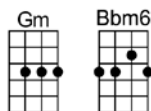

And my heart's kinda full of joy, be-cause she's told me I'm her kind of boy.