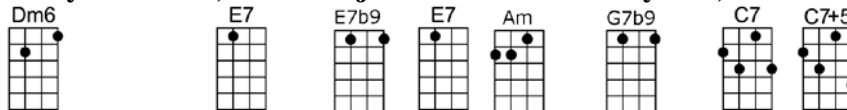

Pretty little feet, she's real - ly sweet e-nough to eat.

She looks like an angel looks, she cooks like an angel cooks,