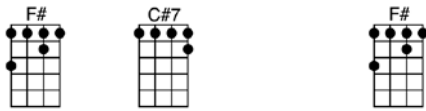

Two in **L**ove can make it. **T**ake my heart and please don't break it.

1. **L**ove was made for me and you (repeat)

2. **L**ove was made for me and you

4 4

L is for the way you Look at me.

O is for the Only one I see.

V is Very, Very extra-ordinary.

E is Even more than anyone that you a-dore can.

Love is all that I can give to you, Love is more than just a game for two.

Two in Love can make it. Take my heart and please don't break it.

Love was made for me and you

Love was made for me and you

Love was made for me and you

L.O.V.E

1...2...1234

INTRO: F C7 F C7
4 4 4 4

F Gm7 C7
L is for the way you Look at me.

Gm7 C7 FMA7 F6
O is for the Only one I see.

F7 Cm7 F7 Bb Bdim
Two in Love can make it. Take my heart and please don't break it.

1. F C7 F C7
Love was made for me and you (repeat)
2. F C7 F C#7
Love was made for me and you
4 4

F# G#m7 C#7
L is for the way you Look at me.