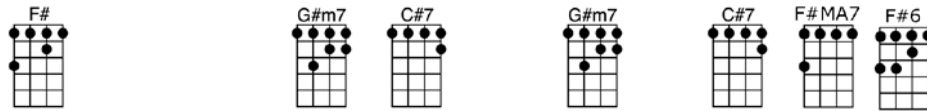

Two in **L**ove can make it. **T**ake my heart and please don't break it.

1. **L**ove was made for me and you (repeat)

2. **L**ove was made for me and you

4 4

L is for the way you Look at me.

O is for the Only one I see.

V is Very, Very extra-ordinary.

E is Even more than anyone that you a-dore can.

Love is all that I can give to you, Love is more than just a game for two.

Two in Love can make it. Take my heart and please don't break it.

F7 Cm7 F7 Bb Bdim
Two in Love can make it. Take my heart and please don't break it.

1. F C7 F C7
Love was made for me and you (repeat)
2. F C7 F C#7
Love was made for me and you
4 4

F# G#m7 C#7
L is for the way you Look at me.

F#7 C#m7 F#7 B Cdim
Two in Love can make it. Take my heart and please don't break it.

F# C#7 F#
Love was made for me and you
F# C#7 F#
Love was made for me and you
F# C#7 D F#
Love was made for me and you
4 3