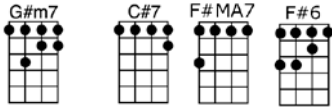

Two in **L**ove can make it. **T**ake my heart and please don't break it.

1. **L**ove was made for me and you (repeat)

2. **L**ove was made for me and you

4 4

L is for the way you Look at me.

O is for the Only one I see.

F7 Cm7 F7 Bb Bdim
Two in Love can make it. Take my heart and please don't break it.

1. F C7 F C7
Love was made for me and you (repeat)
2. F C7 F C#7
Love was made for me and you
4 4

F# G#m7 C#7
L is for the way you Look at me.

G#m7 C#7 F#MA7 F#6
O is for the Only one I see.

F#7 C#m7 F#7 B B6
V is Very, Very extra-ordinary.

G#7 G#m7 C#7 C#7#5
E is Even more than anyone that you a-dore can.

F# G#m7 C#7 G#m7 C#7 F#MA7F#6
Love is all that I can give to you, Love is more than just a game for two.

F#7 C#m7 F#7 B Cdim
Two in Love can make it. Take my heart and please don't break it.

F# C#7 F#
Love was made for me and you
F# C#7 F#
Love was made for me and you
F# C#7 D F#
Love was made for me and you
4 3