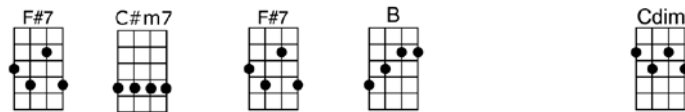

Two in **L**ove can make it. **T**ake my heart and please don't break it.

1. **L**ove was made for me and you (repeat)

2. **L**ove was made for me and you

4 4

L is for the way you Look at me.

O is for the Only one I see.

V is Very, Very extra-ordinary.

E is Even more than anyone that you a-dore can.

Love is all that I can give to you, Love is more than just a game for two.

Two in Love can make it. Take my heart and please don't break it.

F7 Cm7 F7 Bb Bdim
Two in Love can make it. Take my heart and please don't break it.

1. F C7 F C7
Love was made for me and you (repeat)
2. F C7 F C#7
Love was made for me and you
4 4

F# G#m7 C#7
L is for the way you Look at me.

F#7 C#m7 F#7 B Cdim
Two in Love can make it. Take my heart and please don't break it.

F# C#7 F#
Love was made for me and you
F# C#7 F#
Love was made for me and you
F# C#7 D F#
Love was made for me and you
4 3