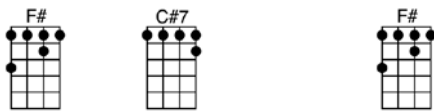

Two in **L**ove can make it. **T**ake my heart and please don't break it.

1. **L**ove was made for me and you (repeat)

2. **L**ove was made for me and you

4 4

L is for the way you Look at me.

O is for the Only one I see.

V is Very, Very extra-ordinary.

E is Even more than anyone that you a-dore can.

Love is all that I can give to you, Love is more than just a game for two.

Two in Love can make it. Take my heart and please don't break it.

Love was made for me and you

Love was made for me and you

Love was made for me and you

L.O.V.E

1...2...1234

INTRO: F C7 F C7
4 4 4 4

F Gm7 C7
L is for the way you Look at me.

Gm7 C7 FMA7 F6
O is for the Only one I see.

F7 Cm7 F7 Bb Bdim
Two in Love can make it. Take my heart and please don't break it.

1. F C7 F C7
Love was made for me and you (repeat)
2. F C7 F C#7
Love was made for me and you
4 4

F# G#m7 C#7
L is for the way you Look at me.