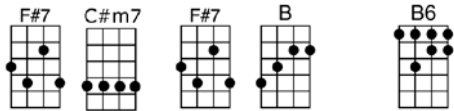

Two in **L**ove can make it. **T**ake my heart and please don't break it.

1. **L**ove was made for me and you (repeat)

2. **L**ove was made for me and you

4 4

L is for the way you Look at me.

O is for the Only one I see.

F7 Cm7 F7 Bb Bdim
Two in Love can make it. Take my heart and please don't break it.

1. F C7 F C7
Love was made for me and you (repeat)
2. F C7 F C#7
Love was made for me and you
4 4

F# G#m7 C#7
L is for the way you Look at me.

G#m7 C#7 F#MA7 F#6
O is for the Only one I see.

F#7 C#m7 F#7 B B6
V is Very, Very extra-ordinary.

G#7 G#m7 C#7 C#7#5
E is Even more than anyone that you a-dore can.

F# G#m7 C#7 G#m7 C#7 F#MA7F#6
Love is all that I can give to you, Love is more than just a game for two.

F#7 C#m7 F#7 B Cdim
Two in Love can make it. Take my heart and please don't break it.

F# C#7 F#
Love was made for me and you
F# C#7 F#
Love was made for me and you
F# C#7 D F#
Love was made for me and you
4 3