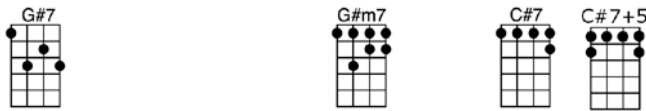

Two in **L**ove can make it. **T**ake my heart and please don't break it.

1. **L**ove was made for me and you (repeat)

2. **L**ove was made for me and you

4 4

L is for the way you Look at me.

O is for the Only one I see.

V is Very, Very extra-ordinary.

E is Even more than anyone that you a-dore can.

Love is all that I can give to you, Love is more than just a game for two.

Two in Love can make it. Take my heart and please don't break it.

F7 Cm7 F7 Bb Bdim
Two in Love can make it. Take my heart and please don't break it.

1. F C7 F C7
Love was made for me and you (repeat)
2. F C7 F C#7
Love was made for me and you
4 4

F# G#m7 C#7
L is for the way you Look at me.

F#7 C#m7 F#7 B Cdim
Two in Love can make it. Take my heart and please don't break it.

F# C#7 F#
Love was made for me and you
F# C#7 F#
Love was made for me and you
F# C#7 D F#
Love was made for me and you
4 3