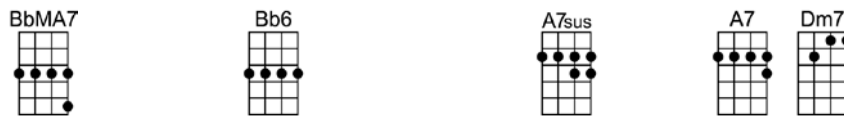

Let's take a lover's vow and then seal it with a kiss