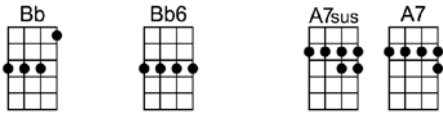

A look that time can't e-rase