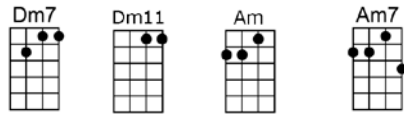

p.2. The Look of Love

You've got the look of love, it's on your face