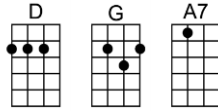

# THE LION SLEEPS TONIGHT -Solomon Linda

-George David Weiss

4/4 1...2...1234

D G D

A7 D G D

A7

Intro: Ee - e - e-um-um-a-weh. Ee - e - e-um-um-a-weh.

Refrain:

D G D A7  
In the jungle, the mighty jungle, the lion sleeps to-night  
D G D A7  
In the jungle, the quiet jungle, the lion sleeps to-night

Refrain

D G D A7  
Near the village, the peaceful village, the lion sleeps to-night  
D G D A7  
Near the village, the quiet village, the lion sleeps to-night

Refrain

Instrumental verse

D G D A7  
Hush my darling, don't fear my darling, the lion sleeps to-night  
D G D A7  
Hush my darling, don't fear my darling, the lion sleeps to-night

D G  
A-wimoweh, a-wimoweh, a-wimoweh, a-wimoweh  
D A7  
A-wimoweh, a-wimoweh, a-wimoweh, a-wimoweh  
D G  
A-wimoweh, a-wimoweh, a-wimoweh, a-wimoweh  
D A7  
A-wimoweh, a-wimoweh, a-wimoweh, a-wimoweh