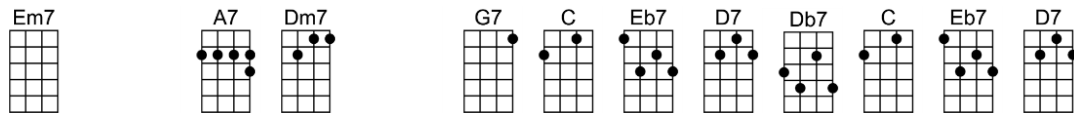

SING E

OH, LADY BE GOOD (BAR)-George and Ira Gershwin

4/4 1...2...1234

Verse:

Listen to my tale of woe; it's terribly sad, but true

All dressed up, no place to go; each evening I'm aw - fully blue

I must win some winsome miss, can't go on like this

I'm just a lonesome babe in the wood, so lady, be good,

Lady, be good, lady, be good to me to me

To me to me

LADY BE GOOD

4/4 1...2...1234

Verse:

Am Bm11 E7 C FMA7 Am E7 E7#5 Am6
Listen to my tale of woe; it's terribly sad, but true