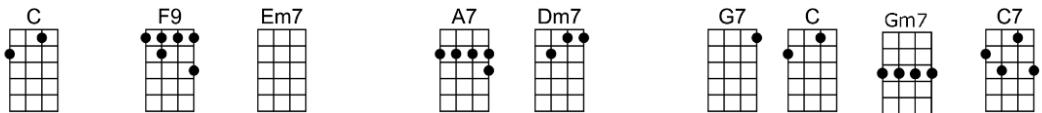

SING E

OH, LADY BE GOOD (BAR)-George and Ira Gershwin

4/4 1...2...1234

Verse:

Listen to my tale of woe; it's terribly sad, but true

All dressed up, no place to go; each evening I'm aw - fully blue

I must win some winsome miss, can't go on like this

I could blos - som out, I know, with somebody just like you, so....

Oh, sweet and lovely lady, be good! Oh, lady be good to me

I am so awfully misunderstood, so, lady be good to me.

Oh, please have some pity, I'm all a-lone in this big city, I tell you

I'm just a lonesome babe in the wood, so lady, be good,

Lady, be good, lady, be good to me to me

To me to me

LADY BE GOOD

4/4 1...2...1234

Verse:

Am Bm11 E7 C FMA7 Am E7 E7#5 Am6
Listen to my tale of woe; it's terribly sad, but true

C Dm11 G7 C F C G7 G13 C
All dressed up, no place to go; each evening I'm aw-fully blue

G7 C G7 C E7
I must win some winsome miss, can't go on like this

A Bm11 E7 A DMA7 A E7sus E7 A G7
I could blos - som out, I know, with somebody just like you, so....