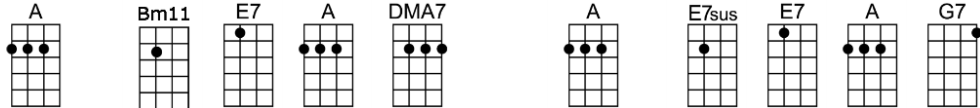

SING E

OH, LADY BE GOOD (BAR)-George and Ira Gershwin

4/4 1...2...1234

Verse:

Listen to my tale of woe; it's terribly sad, but true

All dressed up, no place to go; each evening I'm aw - fully blue

I must win some winsome miss, can't go on like this

I could blos - som out, I know, with somebody just like you, so....

Oh, sweet and lovely lady, be good! Oh, lady be good to me

I am so awfully misunderstood, so, lady be good to me.

Oh, please have some pity, I'm all a-lone in this big city, I tell you

I'm just a lonesome babe in the wood, so lady, be good,

Lady, be good, lady, be good to me to me

To me to me

LADY BE GOOD

4/4 1...2...1234

Verse:

Am Bm11 E7 C FMA7 Am E7 E7#5 Am6
Listen to my tale of woe; it's terribly sad, but true

C Dm11 G7 C F C G7 G13 C
All dressed up, no place to go; each evening I'm aw-fully blue

G7 C G7 C E7
I must win some winsome miss, can't go on like this

A Bm11 E7 A DMA7 A E7sus E7 A G7
I could blos - som out, I know, with somebody just like you, so....