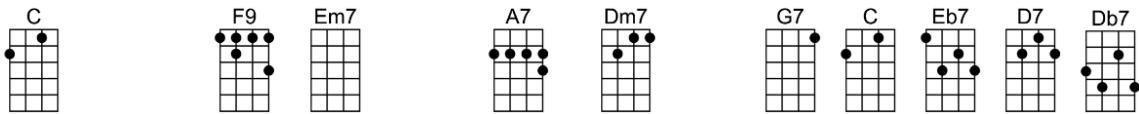

SING E

OH, LADY BE GOOD (BAR)-George and Ira Gershwin

4/4 1...2...1234

Verse:

Listen to my tale of woe; it's terribly sad, but true

All dressed up, no place to go; each evening I'm aw - fully blue

I must win some winsome miss, can't go on like this

I could blos - som out, I know, with somebody just like you, so....

Oh, sweet and lovely lady, be good! Oh, lady be good to me

I am so awfully misunderstood, so, lady be good to me.

Oh, please have some pity, I'm all a-lone in this big city, I tell you

I'm just a lonesome babe in the wood, so lady, be good,

Lady, be good, lady, be good to me to me

To me to me

LADY BE GOOD

4/4 1...2...1234

Verse:

Am Bm11 E7 C FMA7 Am E7 E7#5 Am6
Listen to my tale of woe; it's terribly sad, but true

C Dm11 G7 C F C G7 G13 C
All dressed up, no place to go; each evening I'm aw-fully blue

G7 C G7 C E7
I must win some winsome miss, can't go on like this

A Bm11 E7 A DMA7 A E7sus E7 A G7
I could blos - som out, I know, with somebody just like you, so....