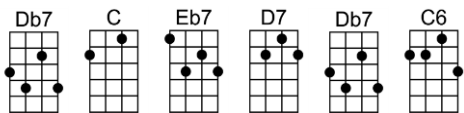

SING E

OH, LADY BE GOOD (BAR)-George and Ira Gershwin

4/4 1...2...1234

Verse:

Listen to my tale of woe; it's terribly sad, but true

All dressed up, no place to go; each evening I'm aw - fully blue

I must win some winsome miss, can't go on like this

I could blos - som out, I know, with somebody just like you, so....

Oh, sweet and lovely lady, be good! Oh, lady be good to me

I am so awfully misunderstood, so, lady be good to me.

Oh, please have some pity, I'm all a-lone in this big city, I tell you

I'm just a lonesome babe in the wood, so lady, be good,

Lady, be good, lady, be good to me to me

To me to me

LADY BE GOOD

4/4 1...2...1234

Verse:

Am Bm11 E7 C FMA7 Am E7 E7#5 Am6
Listen to my tale of woe; it's terribly sad, but true

C F9 Em7 A7 Dm7 G7
I'm just a lonesome babe in the wood, so lady, be good,

Em7 A7 Dm7 G7 C Eb7 D7 Db7 C Eb7 D7
Lady, be good, lady, be good to me to me

Db7 C Eb7 D7 Db7 C6
To me to me