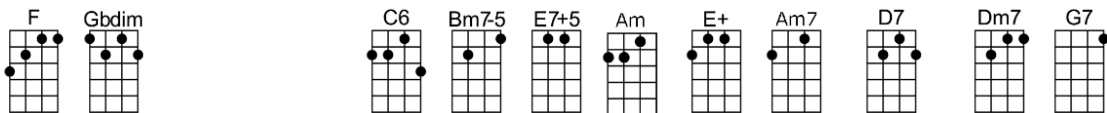

SING E

OH, LADY BE GOOD (BAR)-George and Ira Gershwin

4/4 1...2...1234

Verse:

Listen to my tale of woe; it's terribly sad, but true

All dressed up, no place to go; each evening I'm aw - fully blue

I must win some winsome miss, can't go on like this

I could blos - som out, I know, with somebody just like you, so....

Oh, sweet and lovely lady, be good! Oh, lady be good to me

I am so awfully misunderstood, so, lady be good to me.

Oh, please have some pity, I'm all a-lone in this big city, I tell you

I'm just a lonesome babe in the wood, so lady, be good,

Lady, be good, lady, be good to me to me

To me to me

LADY BE GOOD

4/4 1...2...1234

Verse:

Am Bm11 E7 C FMA7 Am E7 E7#5 Am6
Listen to my tale of woe; it's terribly sad, but true

C Dm11 G7 C F C G7 G13 C
All dressed up, no place to go; each evening I'm aw-fully blue

G7 C G7 C E7
I must win some winsome miss, can't go on like this

A Bm11 E7 A DMA7 A E7sus E7 A G7
I could blos - som out, I know, with somebody just like you, so....