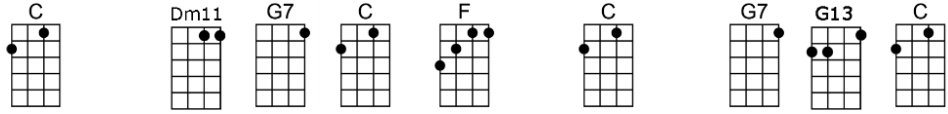

SING E

OH, LADY BE GOOD (BAR)-George and Ira Gershwin

4/4 1...2...1234

Verse:

Listen to my tale of woe; it's terribly sad, but true

All dressed up, no place to go; each evening I'm aw - fully blue

I must win some winsome miss, can't go on like this

I could blos - som out, I know, with somebody just like you, so....

Oh, sweet and lovely lady, be good! Oh, lady be good to me

I am so awfully misunderstood, so, lady be good to me.

Oh, please have some pity, I'm all a-lone in this big city, I tell you

I'm just a lonesome babe in the wood, so lady, be good,

Lady, be good, lady, be good to me to me

To me to me

LADY BE GOOD

4/4 1...2...1234

Verse:

Am Bm11 E7 C FMA7 Am E7 E7#5 Am6
Listen to my tale of woe; it's terribly sad, but true

C Dm11 G7 C F C G7 G13 C
All dressed up, no place to go; each evening I'm aw-fully blue

G7 C G7 C E7
I must win some winsome miss, can't go on like this

A Bm11 E7 A DMA7 A E7sus E7 A G7
I could blos - som out, I know, with somebody just like you, so....