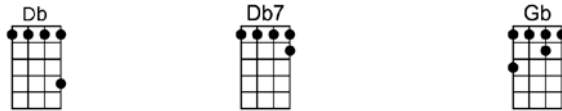

I can hear the music playin', I can feel your body swayin'
Read how many times I saw you, how in my silence I a-dored you

One floor be-low me you don't even know me, I love you
Only in my dreams did that wall between us come a-part

Oh my darlin', knock three times on the ceilin' if you want me

Twice on the pipe if the answer is no

Oh my sweetness (knock, knock, knock) means you'll meet me in the hallway

1. Twice on the pipe means you ain't gonna show (2nd verse)

2. Twice on the pipe means you ain't gonna show

p.2. Knock Three Times

Instrumental:

I can hear the music playin', I can feel your body swayin'

One floor be-low me you don't even know me, I love you

Oh my darlin', knock three times on the ceilin' if you want me

Twice on the pipe if the answer is no

Oh my sweetness (knock, knock, knock) means you'll meet me in the hallway

Twice on the pipe means you ain't gonna show oh, my darling, knock three times!

KNOCK THREE TIMES-Irwin Levine/L. Russell Brown