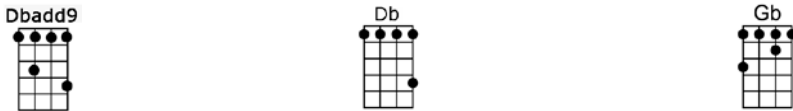

KNOCK THREE TIMES - Irwin Levine/L. Russell Brown

4/4 1...2...1234

Intro: |  |  |  | |

Hey girl, what ya doin' down there, dancing alone every night, while I live right a-bove you
If you look out your window tonight, pull in the string with the note that's attached to my heart

I can hear the music playin', I can feel your body swayin'
Read how many times I saw you, how in my silence I a-dored you

One floor be-low me you don't even know me, I love you
Only in my dreams did that wall between us come a-part

Oh my darlin', knock three times on the ceilin' if you want me

Twice on the pipe if the answer is no

Oh my sweetness (knock, knock, knock) means you'll meet me in the hallway

1. Twice on the pipe means you ain't gonna show (2nd verse)

2. Twice on the pipe means you ain't gonna show

p.2. Knock Three Times

Instrumental:

I can hear the music playin', I can feel your body swayin'

One floor be-low me you don't even know me, I love you

Oh my darlin', knock three times on the ceilin' if you want me