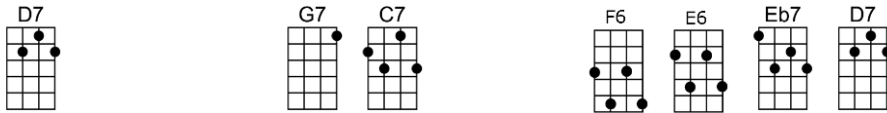

p.2. In a Mellow Tone

Interlude: chords of first verse

In a mellow tone, that's the way to live.

If you mope and groan, something's got to give

So, go your way, and laugh and play.

There's joy un-known, in a mellow tone.

There's joy un-known, in a mellow tone.

IN A MELLOW TONE-Duke Ellington/Milt Gabler

4/4 1...2...1234

Intro: | G7 | C7 | F |

F6 G7 C7 F6
In a mellow tone, feelin' fancy free.

Cm7 F7 BbMA7 Bb6
And I'm not a-lone, I've got compa-ny

Bb6 Eb7 F6
Everything's o-kay, the live-long day.

D9 G7 C7
With this mellow song, I can't go wrong

G7 C7 F6
In a mellow tone, that's the way to live.

Cm7 F7 BbMA7 Bb6
If you mope and groan, something's got to give

Bb6 Abdim F6
So, go your way, and laugh and play.

D7 G7 C7 F6
There's joy un-known, in a mellow tone.

Interlude: chords of first verse

G7 C7 F6
In a mellow tone, that's the way to live.

Cm7 F7 BbMA7 Bb6
If you mope and groan, something's got to give