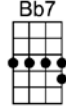

SING Bb

I'M BEGINNING TO SEE THE LIGHT (BAR)

4/4 1...2...1234

Intro: 2nd line

I never cared much for moonlit skies, I never wink back at fire-flies

But now that the stars are in your eyes, I'm be-gin-ning to see the light

I never went in for afterglow, or candlelight on the mis-tletoe

But now when you turn the lamp down low, I'm be-gin-ning to see the light

BRIDGE:

Used to ramble through the park, shadow boxing in the dark

I'M BEGINNING TO SEE THE LIGHT

Intro: 2nd line

Eb6 Ab9 Eb6 G#m7 C#7 F#m7 B7
I never cared much for moonlit skies, I never wink back at fire -flies

Eb6 Ab9 Gm7 C7 F7 Fm7 Bb7 Eb6 Fm7 Bb7
But now that the stars are in your eyes, I'm be-ginning to see the light

Eb6 Ab9 Gm7 C7
But now that your lips are burning mine,

F7 Fm7 Bb7 Eb6 Ab9 Eb6
I'm be-ginning..... to see..... the..... light.