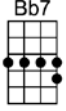

SING Bb

I'M BEGINNING TO SEE THE LIGHT (BAR)

4/4 1...2...1234

Intro: 2nd line

I never cared much for moonlit skies, I never wink back at fire-flies

But now that the stars are in your eyes, I'm be-gin-ning to see the light

I never went in for afterglow, or candlelight on the mis-tletoe

But now when you turn the lamp down low, I'm be-gin-ning to see the light

BRIDGE:

Used to ramble through the park, shadow boxing in the dark

I'M BEGINNING TO SEE THE LIGHT

Intro: 2nd line

Eb6 Ab9 Eb6 G#m7 C#7 F#m7 B7
I never cared much for moonlit skies, I never wink back at fire -flies

Eb6 Ab9 Gm7 C7 F7 Fm7 Bb7 Eb6 Fm7 Bb7
But now that the stars are in your eyes, I'm be-ginning to see the light

Eb6 Ab9 Gm7 C7
But now that your lips are burning mine,

F7 Fm7 Bb7 Eb6 Ab9 Eb6
I'm be-ginning..... to see..... the..... light.