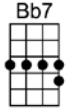

SING Bb

I'M BEGINNING TO SEE THE LIGHT (BAR)

4/4 1...2...1234

Intro: 2nd line

I never cared much for moonlit skies, I never wink back at fire-flies

But now that the stars are in your eyes, I'm be-gin-ning to see the light

I never went in for afterglow, or candlelight on the mis-tletoe

But now when you turn the lamp down low, I'm be-gin-ning to see the light

BRIDGE:

Used to ramble through the park, shadow boxing in the dark

Then you came and caused a spark that's a four-alarm fire now

I never made love by lantern shine, I never saw rain-bows in my wine

But now that your lips are burning mine,

I'm be-gin-ning..... to see..... the..... light.

I'M BEGINNING TO SEE THE LIGHT

Intro: 2nd line

Eb6 Ab9 Eb6 G#m7 C#7 F#m7 B7
I never cared much for moonlit skies, I never wink back at fire -flies

Eb6 Ab9 Gm7 C7 F7 Fm7 Bb7 Eb6 Fm7 Bb7
But now that the stars are in your eyes, I'm be-ginning to see the light