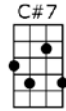

SING Bb

I'M BEGINNING TO SEE THE LIGHT (BAR)

4/4 1...2...1234

Intro: 2nd line

I never cared much for moonlit skies, I never wink back at fire-flies

But now that the stars are in your eyes, I'm be-gin-ning to see the light

I never went in for afterglow, or candlelight on the mis-tletoe

But now when you turn the lamp down low, I'm be-gin-ning to see the light

BRIDGE:

Used to ramble through the park, shadow boxing in the dark

I'M BEGINNING TO SEE THE LIGHT

Intro: 2nd line

Eb6 Ab9 Eb6 G#m7 C#7 F#m7 B7
I never cared much for moonlit skies, I never wink back at fire -flies

Eb6 Ab9 Gm7 C7 F7 Fm7 Bb7 Eb6 Fm7 Bb7
But now that the stars are in your eyes, I'm be-ginning to see the light

Eb6 Ab9 Gm7 C7
But now that your lips are burning mine,

F7 Fm7 Bb7 Eb6 Ab9 Eb6
I'm be-ginning..... to see..... the..... light.