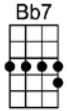

SING Bb

I'M BEGINNING TO SEE THE LIGHT (BAR)

4/4 1...2...1234

Intro: 2nd line

I never cared much for moonlit skies, I never wink back at fire-flies

But now that the stars are in your eyes, I'm be-gin-ning to see the light

I never went in for afterglow, or candlelight on the mis-tletoe

But now when you turn the lamp down low, I'm be-gin-ning to see the light

BRIDGE:

Used to ramble through the park, shadow boxing in the dark

Then you came and caused a spark that's a four-alarm fire now

I never made love by lantern shine, I never saw rain-bows in my wine

But now that your lips are burning mine,

I'm be-gin-ning..... to see..... the..... light.

I'M BEGINNING TO SEE THE LIGHT

Intro: 2nd line

Eb6 Ab9 Eb6 G#m7 C#7 F#m7 B7
I never cared much for moonlit skies, I never wink back at fire -flies

Eb6 Ab9 Gm7 C7 F7 Fm7 Bb7 Eb6 Fm7 Bb7
But now that the stars are in your eyes, I'm be-ginning to see the light