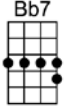

SING Bb

I'M BEGINNING TO SEE THE LIGHT (BAR)

4/4 1...2...1234

Intro: 2nd line

I never cared much for moonlit skies, I never wink back at fire-flies

But now that the stars are in your eyes, I'm be-gin-ning to see the light

I never went in for afterglow, or candlelight on the mis-tletoe

But now when you turn the lamp down low, I'm be-gin-ning to see the light

BRIDGE:

Used to ramble through the park, shadow boxing in the dark

I'M BEGINNING TO SEE THE LIGHT

Intro: 2nd line

Eb6 Ab9 Eb6 G#m7 C#7 F#m7 B7
I never cared much for moonlit skies, I never wink back at fire -flies

Eb6 Ab9 Gm7 C7 F7 Fm7 Bb7 Eb6 Fm7 Bb7
But now that the stars are in your eyes, I'm be-ginning to see the light

Eb6 Ab9 Gm7 C7
But now that your lips are burning mine,

F7 Fm7 Bb7 Eb6 Ab9 Eb6
I'm be-ginning..... to see..... the..... light.