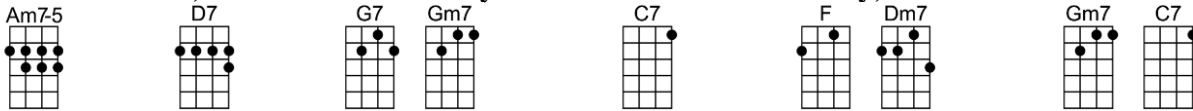

SING A

I'LL WALK ALONE - Jule Styne/Sammy Cahn

4/4 1234 1 (without intro)

Intro:

I'll walk a-lone, because to tell you the truth I'll be lone - ly,

I don't mind being lonely, when my heart tells me you are lonely too.

Intro: | Gm7 | C7 | F | C7 |

FMA7 F6 FMA7 D7b9 Gm7 C7
I'll walk a-lone, because to tell you the truth I'll be lone - ly,

Am7b5 D7 G7 Gm7 C7 F Dm7 Gm7 C7
I don't mind being lonely, when my heart tells me you are lonely too.

Bb Bbm6 FMA7 F6 FMA7 F6
I'll always be near you wher-ever you are each night in every prayer.

Bm7b5 E7 Bm7b5 E7 Am D7b9 Gm7 C7b9
If you call, I'll hear you, no matter how far, just close your eyes and I'll be there.