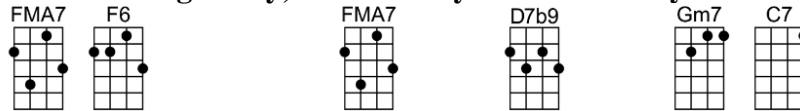

SING A

I'LL WALK ALONE - Jule Styne/Sammy Cahn

4/4 1234 1 (without intro)

Intro:

I'll walk a-lone, because to tell you the truth I'll be lone - ly,

I don't mind being lonely, when my heart tells me you are lonely too.

Intro: | Gm7 | C7 | F | C7 |

FMA7 F6 FMA7 D7b9 Gm7 C7
I'll walk a-lone, because to tell you the truth I'll be lone - ly,

Am7b5 D7 G7 Gm7 C7 F Dm7 Gm7 C7
I don't mind being lonely, when my heart tells me you are lonely too.

Bb Bbm6 FMA7 F6 FMA7 F6
I'll always be near you wher-ever you are each night in every prayer.

Bm7b5 E7 Bm7b5 E7 Am D7b9 Gm7 C7b9
If you call, I'll hear you, no matter how far, just close your eyes and I'll be there.

FMA7 F6 FMA7 D7b9 Gm7 C7
Please walk a-lone and send your love and your kisses to guide me

Am7b5 D7 G7 Gm7 C7 F C7
1. Till you're walking be-side me, I'll walk a-lone.

Interlude (2nd verse), followed by refrain and finish