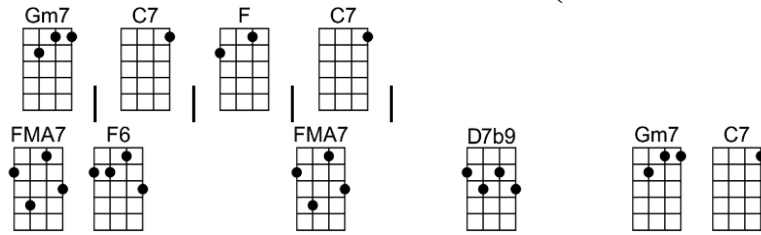

SING A

I'LL WALK ALONE - Jule Styne/Sammy Cahn

4/4 1234 1 (without intro)

Intro:

I'll walk a-lone, because to tell you the truth I'll be lone - ly,

I don't mind being lonely, when my heart tells me you are lonely too.

Intro: | Gm7 | C7 | F | C7 |

FMA7 F6 FMA7 D7b9 Gm7 C7
I'll walk a-lone, because to tell you the truth I'll be lone - ly,

Am7b5 D7 G7 Gm7 C7 F Dm7 Gm7 C7
I don't mind being lonely, when my heart tells me you are lonely too.

Bb Bbm6 FMA7 F6 FMA7 F6
I'll always be near you wher-ever you are each night in every prayer.

Bm7b5 E7 Bm7b5 E7 Am D7b9 Gm7 C7b9
If you call, I'll hear you, no matter how far, just close your eyes and I'll be there.

FMA7 F6 FMA7 D7b9 Gm7 C7
Please walk a-lone and send your love and your kisses to guide me

Am7b5 D7 G7 Gm7 C7 F C7
1. Till you're walking be-side me, I'll walk a-lone.

Interlude (2nd verse), followed by refrain and finish