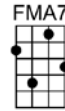

# I'LL REMEMBER APRIL

4/4 1...2...1234

This lovely day will lengthen into evening, we'll sigh goodbye to all we've ever had

A-lone, where we have walked to-gether, I'll re-mem-ber April and be glad

I'll be content you loved me once in April, your lips were warm and love and Spring were new

Bbm7 Eb7 AbMA7 Fm7 Bbm7 Eb7 AbMA7 Ab6  
I'll be content you loved me once in April, your lips were warm and love and Spring were new

Gm11 C7 FMA7 F6  
But I'm not a-fraid of Autumn and her sorrow,

Em11 A9 DMA7 D6 Gm7 C7  
For I'll re-member April, April and you