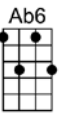

# I'LL REMEMBER APRIL

4/4 1...2...1234

This lovely day will lengthen into evening, we'll sigh goodbye to all we've ever had

A-lone, where we have walked to-gether, I'll re-mem-ber April and be glad

I'll be content you loved me once in April, your lips were warm and love and Spring were new

Bbm7 Eb7 AbMA7 Fm7 Bbm7 Eb7 AbMA7 Ab6  
I'll be content you loved me once in April, your lips were warm and love and Spring were new

Gm11 C7 FMA7 F6  
But I'm not a-fraid of Autumn and her sorrow,

Em11 A9 DMA7 D6 Gm7 C7  
For I'll re-member April, April and you