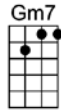

I'LL REMEMBER APRIL

4/4 1...2...1234

This lovely day will lengthen into evening, we'll sigh goodbye to all we've ever had

A-lone, where we have walked to-gether, I'll re-mem-ber April and be glad

I'll be content you loved me once in April, your lips were warm and love and Spring were new

But I'm not a-fraid of Autumn and her sorrow,

For I'll re-mem-ber April, April and you

The fire will dwindle into glowing ashes, for flames and love live such a little while

I won't forget, but I won't be lonely, I'll re-mem-ber April, and I'll smile.

1234 1234 1234 1234