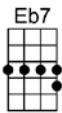

# I'LL REMEMBER APRIL

4/4 1...2...1234

This lovely day will lengthen into evening, we'll sigh goodbye to all we've ever had

A-lone, where we have walked to-gether, I'll re-mem-ber April and be glad

I'll be content you loved me once in April, your lips were warm and love and Spring were new

Bbm7 Eb7 AbMA7 Fm7 Bbm7 Eb7 AbMA7 Ab6  
I'll be content you loved me once in April, your lips were warm and love and Spring were new

Gm11 C7 FMA7 F6  
But I'm not a-fraid of Autumn and her sorrow,

Em11 A9 DMA7 D6 Gm7 C7  
For I'll re-member April, April and you