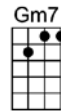

I won't forget, but I won't be lonely, I'll re-mem-ber April, and I'll smile.

1234 1234 1234 1234