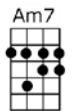

# I'LL REMEMBER APRIL

4/4 1...2...1234

This lovely day will lengthen into evening, we'll sigh goodbye to all we've ever had

A-lone, where we have walked to-gether, I'll re-mem-ber April and be glad

I'll be content you loved me once in April, your lips were warm and love and Spring were new

Bbm7 Eb7 AbMA7 Fm7 Bbm7 Eb7 AbMA7 Ab6  
I'll be content you loved me once in April, your lips were warm and love and Spring were new

Gm11 C7 FMA7 F6  
But I'm not a-fraid of Autumn and her sorrow,

Em11 A9 DMA7 D6 Gm7 C7  
For I'll re-member April, April and you

FMA7 F6 Bb9 EbMA7 Dm7 G7  
The fire will dwindle into glowing ashes, for flames and love live such a little while

Gm7b5 C7 Am7 D9 Gm7 C7b9 FMA7 C7sus FMA7C7sus  
FMA7  
I won't forget, but I won't be lonely, I'll re-member April, and I'll smile.  
1234 1234 1234 1234