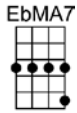

# I'LL REMEMBER APRIL

4/4 1...2...1234

This lovely day will lengthen into evening, we'll sigh goodbye to all we've ever had

A-lone, where we have walked to-gether, I'll re-mem-ber April and be glad

I'll be content you loved me once in April, your lips were warm and love and Spring were new

Bbm7 Eb7 AbMA7 Fm7 Bbm7 Eb7 AbMA7 Ab6  
I'll be content you loved me once in April, your lips were warm and love and Spring were new

Gm11 C7 FMA7 F6  
But I'm not a-fraid of Autumn and her sorrow,

Em11 A9 DMA7 D6 Gm7 C7  
For I'll re-member April, April and you

FMA7 F6 Bb9 EbMA7 Dm7 G7  
The fire will dwindle into glowing ashes, for flames and love live such a little while

Gm7b5 C7 Am7 D9 Gm7 C7b9 FMA7 C7sus FMA7C7sus  
FMA7  
I won't forget, but I won't be lonely, I'll re-member April, and I'll smile.  
1234 1234 1234 1234