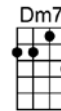

For I'll re-mem-ber April, April and you

The fire will dwindle into glowing ashes, for flames and love live such a little while