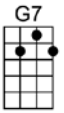

# I'LL REMEMBER APRIL

4/4 1...2...1234

This lovely day will lengthen into evening, we'll sigh goodbye to all we've ever had

A-lone, where we have walked to-gether, I'll re-mem-ber April and be glad

I'll be content you loved me once in April, your lips were warm and love and Spring were new

Bbm7 Eb7 AbMA7 Fm7 Bbm7 Eb7 AbMA7 Ab6  
I'll be content you loved me once in April, your lips were warm and love and Spring were new

Gm11 C7 FMA7 F6  
But I'm not a-fraid of Autumn and her sorrow,

Em11 A9 DMA7 D6 Gm7 C7  
For I'll re-member April, April and you

FMA7 F6 Bb9 EbMA7 Dm7 G7  
The fire will dwindle into glowing ashes, for flames and love live such a little while

Gm7b5 C7 Am7 D9 Gm7 C7b9 FMA7 C7sus FMA7C7sus  
FMA7  
I won't forget, but I won't be lonely, I'll re-member April, and I'll smile.  
1234 1234 1234 1234