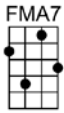

# I'LL REMEMBER APRIL

4/4 1...2...1234

This lovely day will lengthen into evening, we'll sigh goodbye to all we've ever had

A-lone, where we have walked to-gether, I'll re-mem-ber April and be glad

I'll be content you loved me once in April, your lips were warm and love and Spring were new

Bbm7 Eb7 AbMA7 Fm7 Bbm7 Eb7 AbMA7 Ab6  
I'll be content you loved me once in April, your lips were warm and love and Spring were new

Gm11 C7 FMA7 F6  
But I'm not a-fraid of Autumn and her sorrow,

Em11 A9 DMA7 D6 Gm7 C7  
For I'll re-member April, April and you