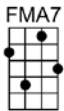

For I'll re-mem-ber April, April and you

The fire will dwindle into glowing ashes, for flames and love live such a little while