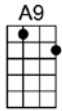

I'LL REMEMBER APRIL

4/4 1...2...1234

This lovely day will lengthen into evening, we'll sigh goodbye to all we've ever had

A-lone, where we have walked to-gether, I'll re-mem-ber April and be glad

I'll be content you loved me once in April, your lips were warm and love and Spring were new

But I'm not a-fraid of Autumn and her sorrow,

For I'll re-mem-ber April, April and you

The fire will dwindle into glowing ashes, for flames and love live such a little while

I won't forget, but I won't be lonely, I'll re-mem-ber April, and I'll smile.

1234 1234 1234 1234