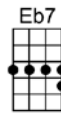

# I'LL REMEMBER APRIL

4/4 1...2...1234

This lovely day will lengthen into evening, we'll sigh goodbye to all we've ever had

A-lone, where we have walked to-gether, I'll re-mem-ber April and be glad

I'll be content you loved me once in April, your lips were warm and love and Spring were new

Bbm7 Eb7 AbMA7 Fm7 Bbm7 Eb7 AbMA7 Ab6  
I'll be content you loved me once in April, your lips were warm and love and Spring were new

Gm11 C7 FMA7 F6  
But I'm not a-fraid of Autumn and her sorrow,

Em11 A9 DMA7 D6 Gm7 C7  
For I'll re-member April, April and you