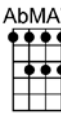

# I'LL REMEMBER APRIL

4/4 1...2...1234

This lovely day will lengthen into evening, we'll sigh goodbye to all we've ever had

A-lone, where we have walked to-gether, I'll re-mem-ber April and be glad

I'll be content you loved me once in April, your lips were warm and love and Spring were new

Bbm7 Eb7 AbMA7 Fm7 Bbm7 Eb7 AbMA7 Ab6  
I'll be content you loved me once in April, your lips were warm and love and Spring were new

Gm11 C7 FMA7 F6  
But I'm not a-fraid of Autumn and her sorrow,

Em11 A9 DMA7 D6 Gm7 C7  
For I'll re-member April, April and you