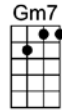

# I'LL REMEMBER APRIL

4/4 1...2...1234

This lovely day will lengthen into evening, we'll sigh goodbye to all we've ever had

A-lone, where we have walked to-gether, I'll re-mem-ber April and be glad

I'll be content you loved me once in April, your lips were warm and love and Spring were new

Bbm7 Eb7 AbMA7 Fm7 Bbm7 Eb7 AbMA7 Ab6  
I'll be content you loved me once in April, your lips were warm and love and Spring were new

Gm11 C7 FMA7 F6  
But I'm not a-fraid of Autumn and her sorrow,

Em11 A9 DMA7 D6 Gm7 C7  
For I'll re-member April, April and you