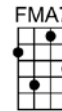

I won't forget, but I won't be lonely, I'll re-mem-ber April, and I'll smile.

1234 1234 1234 1234