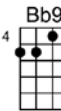

For I'll re-mem-ber April, April and you

The fire will dwindle into glowing ashes, for flames and love live such a little while