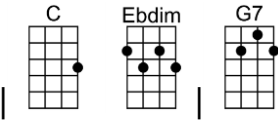

# I'LL NEVER SMILE AGAIN - Ruth Lowe

4/4 1...2...1234

**Intro:**

**I'll never smile again, until I smile at you**

**I'll never laugh again, what good would it do?**

**For tears would fill my eyes, my heart would rea-lize**

Ab+ G7 C C#dim Dm7 G7 C  
For tears would fill my eyes, my heart would rea-lize

E B7 E B7 Dm7 G7  
That our ro-mance is through

Ebdim Dm7 G7 C CMA7 C6  
I'll never love again, I'm so in love with you

Ebdim Dm7 G7 C7  
I'll never thrill again to somebody new

FMA7 Bb9 CMA7 A9  
With-in my heart, I know I will never start

Dm7 G7 C C7  
To smile again, until I smile at you

FMA7 Bb9 CMA7 A9  
With-in my heart, I know I will never start

Dm7 G7 C Fm6 CMA7  
To smile again, until I smile at you