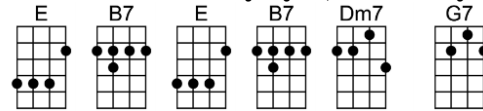

# I'LL NEVER SMILE AGAIN - Ruth Lowe

4/4 1...2...1234

**Intro:**

**I'll never smile again, until I smile at you**

**I'll never laugh again, what good would it do?**

**For tears would fill my eyes, my heart would rea-lize**

**That our ro-mance is through**

**I'll never love again, I'm so in love with you**

**I'll never thrill again to somebody new**

**With-in my heart, I know I will never start**

**To smile again, until I smile at you**

Ab+ G7 C C#dim Dm7 G7 C  
For tears would fill my eyes, my heart would rea-lize

E B7 E B7 Dm7 G7  
That our ro-mance is through

Ebdim Dm7 G7 C CMA7 C6  
I'll never love again, I'm so in love with you

Ebdim Dm7 G7 C7  
I'll never thrill again to somebody new

FMA7 Bb9 CMA7 A9  
With-in my heart, I know I will never start

Dm7 G7 C C7  
To smile again, until I smile at you

FMA7 Bb9 CMA7 A9  
With-in my heart, I know I will never start

Dm7 G7 C Fm6 CMA7  
To smile again, until I smile at you