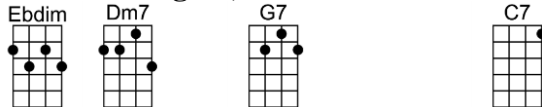

# I'LL NEVER SMILE AGAIN - Ruth Lowe

4/4 1...2...1234

**Intro:**

**I'll never smile again, until I smile at you**

**I'll never laugh again, what good would it do?**

**For tears would fill my eyes, my heart would rea-lize**

**That our ro-mance is through**

**I'll never love again, I'm so in love with you**

**I'll never thrill again to somebody new**

**With-in my heart, I know I will never start**

**To smile again, until I smile at you**

Ab+ G7 C C#dim Dm7 G7 C  
For tears would fill my eyes, my heart would rea-lize

E B7 E B7 Dm7 G7  
That our ro-mance is through

Ebdim Dm7 G7 C CMA7 C6  
I'll never love again, I'm so in love with you

Ebdim Dm7 G7 C7  
I'll never thrill again to somebody new

FMA7 Bb9 CMA7 A9  
With-in my heart, I know I will never start

Dm7 G7 C C7  
To smile again, until I smile at you

FMA7 Bb9 CMA7 A9  
With-in my heart, I know I will never start

Dm7 G7 C Fm6 CMA7  
To smile again, until I smile at you