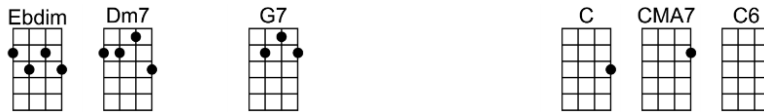

# I'LL NEVER SMILE AGAIN - Ruth Lowe

4/4 1...2...1234

**Intro:**

**I'll never smile again, until I smile at you**

**I'll never laugh again, what good would it do?**

**For tears would fill my eyes, my heart would rea-lize**

**That our ro-mance is through**

**I'll never love again, I'm so in love with you**

**I'll never thrill again to somebody new**

**With-in my heart, I know I will never start**

**To smile again, until I smile at you**

Ab+ G7 C C#dim Dm7 G7 C  
For tears would fill my eyes, my heart would rea-lize

E B7 E B7 Dm7 G7  
That our ro-mance is through

Ebdim Dm7 G7 C CMA7 C6  
I'll never love again, I'm so in love with you

Ebdim Dm7 G7 C7  
I'll never thrill again to somebody new

FMA7 Bb9 CMA7 A9  
With-in my heart, I know I will never start

Dm7 G7 C C7  
To smile again, until I smile at you

FMA7 Bb9 CMA7 A9  
With-in my heart, I know I will never start

Dm7 G7 C Fm6 CMA7  
To smile again, until I smile at you