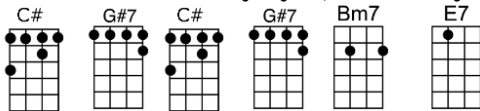

# I'LL NEVER SMILE AGAIN (BAR)-Ruth Lowe

4/4 1...2...1234

**Intro:**

**I'll never smile again, until I smile at you**

**I'll never laugh again, what good would it do?**

**For tears would fill my eyes, my heart would rea-lize**

**That our ro - mance is through**

**I'll never love again, I'm so in love with you**

**I'll never thrill again to somebody new**

**With-in my heart, I know I will never start**

**To smile again, until I smile at you**

F+ E7 A Bbdim Bm7 E7 A  
For tears would fill my eyes, my heart would rea-lize

C# G#7 C# G#7 Bm7 E7  
That our ro-mance is through

Cdim Bm7 E7 A AMA7 A6  
I'll never love again, I'm so in love with you

Cdim Bm7 E7 A7  
I'll never thrill again to somebody new

DMA7 G9 AMA7 F#9  
With-in my heart, I know I will never start

Bm7 E7 A A7  
To smile again, until I smile at you

DMA7 G9 AMA7 F#9  
With-in my heart, I know I will never start

Bm7 E7 A Dm6 AMA7  
To smile again, until I smile at you