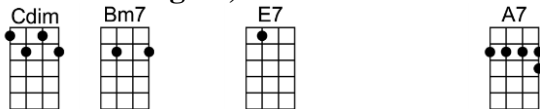

# I'LL NEVER SMILE AGAIN (BAR)-Ruth Lowe

4/4 1...2...1234

**Intro:**

**I'll never smile again, until I smile at you**

**I'll never laugh again, what good would it do?**

**For tears would fill my eyes, my heart would rea-lize**

**That our ro - mance is through**

**I'll never love again, I'm so in love with you**

**I'll never thrill again to somebody new**

**With-in my heart, I know I will never start**

**To smile again, until I smile at you**

F+ E7 A Bbdim Bm7 E7 A  
For tears would fill my eyes, my heart would rea-lize

C# G#7 C# G#7 Bm7 E7  
That our ro-mance is through

Cdim Bm7 E7 A AMA7 A6  
I'll never love again, I'm so in love with you

Cdim Bm7 E7 A7  
I'll never thrill again to somebody new

DMA7 G9 AMA7 F#9  
With-in my heart, I know I will never start

Bm7 E7 A A7  
To smile again, until I smile at you

DMA7 G9 AMA7 F#9  
With-in my heart, I know I will never start

Bm7 E7 A Dm6 AMA7  
To smile again, until I smile at you