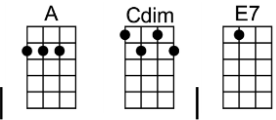

# I'LL NEVER SMILE AGAIN (BAR)-Ruth Lowe

4/4 1...2...1234

**Intro:**

**I'll never smile again, until I smile at you**

**I'll never laugh again, what good would it do?**

**For tears would fill my eyes, my heart would rea-lize**

**That our ro - mance is through**

**I'll never love again, I'm so in love with you**

**I'll never thrill again to somebody new**

**With-in my heart, I know I will never start**

**To smile again, until I smile at you**

F+ E7 A Bbdim Bm7 E7 A  
For tears would fill my eyes, my heart would rea-lize

C# G#7 C# G#7 Bm7 E7  
That our ro-mance is through

Cdim Bm7 E7 A AMA7 A6  
I'll never love again, I'm so in love with you

Cdim Bm7 E7 A7  
I'll never thrill again to somebody new

DMA7 G9 AMA7 F#9  
With-in my heart, I know I will never start

Bm7 E7 A A7  
To smile again, until I smile at you

DMA7 G9 AMA7 F#9  
With-in my heart, I know I will never start

Bm7 E7 A Dm6 AMA7  
To smile again, until I smile at you