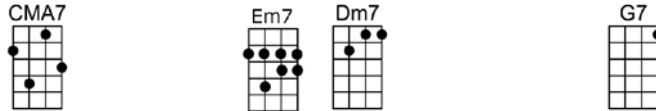

 Every time I tried to tell you the words just came out wrong  

 So I'll have to say I love you in a song.   

p.2. I'll Have To Say I Love You In a Song

Every time I tried to tell you the words just came out wrong

So I'll have to say I love you in a song.

Well, I know it's kind of late I hope I didn't wake you,

But there's something that I just gotta say, I know you'd understand

Every time I tried to tell you the words just came out wrong

So I'll have to say I love you in a song.

Outro:

I'LL HAVE TO SAY I LOVE YOU IN A SONG - Jim Croce

4/4 1...2...123 (without intro)

Intro: CMA7 / Em7 Ebm7 / Dm7 / G7 / (X2)

CMA7 Em7 Dm7 G7
Well, I know it's kind of late I hope I didn't wake you,

C G7 F C
So I'll have to say I love you in a song.

CMA7 / Em7 Ebm7 / Dm7 / G7 / (X2)

F F#dim E7 Am F
Every time I tried to tell you the words just came out wrong

C G7 F C
So I'll have to say I love you in a song.