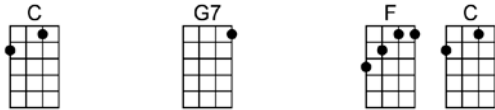

SING C

I'LL HAVE TO SAY I LOVE YOU IN A SONG (BAR)-Jim Croce

4/4 1...2...123 (without intro)

Intro:  /  /  /  /  / (X2)

 Well, I know it's kind of late  I hope I didn't wake you,

 But what I got to say can't wait,  I know you'd under-stand

 Every time I tried to tell you the words just came out wrong  

 So I'll have to say I love you in a song.   

 Yeah, I know it's kind of strange  but every time I'm near you,

 I just run out of things to say,  I know you'd under-stand

 Every time I tried to tell you the words just came out wrong  

 So I'll have to say I love you in a song.   

p.2. I'll Have To Say I Love You In a Song

Every time I tried to tell you the words just came out wrong

C G7 F C
So I'll have to say I love you in a song.

CMA7 / Em7 Ebm7 / Dm7 / G7 / (X2)

F F#dim E7 Am F
Every time I tried to tell you the words just came out wrong

C G7 F C
So I'll have to say I love you in a song.