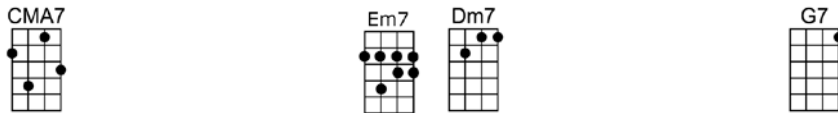

 Every time I tried to tell you the words just came out wrong  

 So I'll have to say I love you in a song.   

p.2. I'll Have To Say I Love You In a Song

Every time I tried to tell you the words just came out wrong

So I'll have to say I love you in a song.

Well, I know it's kind of late I hope I didn't wake you,

But there's something that I just gotta say, I know you'd understand

Every time I tried to tell you the words just came out wrong

So I'll have to say I love you in a song.

Outro:

I'LL HAVE TO SAY I LOVE YOU IN A SONG - Jim Croce

4/4 1...2...123 (without intro)

Intro: CMA7 / Em7 Ebm7 / Dm7 / G7 / (X2)

CMA7 Em7 Dm7 G7
Well, I know it's kind of late I hope I didn't wake you,

C G7 F C
So I'll have to say I love you in a song.

CMA7 / Em7 Ebm7 / Dm7 / G7 / (X2)

F F#dim E7 Am F
Every time I tried to tell you the words just came out wrong

C G7 F C
So I'll have to say I love you in a song.