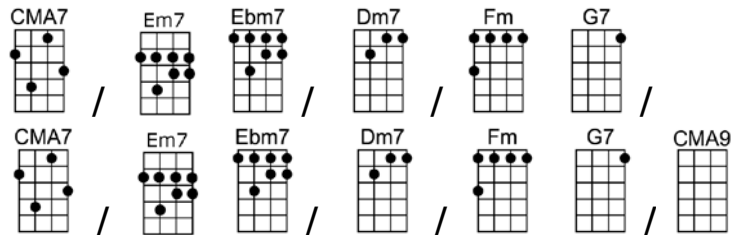

 Every time I tried to tell you the words just came out wrong  

 So I'll have to say I love you in a song.   

p.2. I'll Have To Say I Love You In a Song

Every time I tried to tell you the words just came out wrong

So I'll have to say I love you in a song.

Well, I know it's kind of late I hope I didn't wake you,

But there's something that I just gotta say, I know you'd understand

Every time I tried to tell you the words just came out wrong

So I'll have to say I love you in a song.

Outro:

I'LL HAVE TO SAY I LOVE YOU IN A SONG - Jim Croce

4/4 1...2...123 (without intro)

Intro: CMA7 / Em7 Ebm7 / Dm7 / G7 / (X2)

CMA7 Em7 Dm7 G7
Well, I know it's kind of late I hope I didn't wake you,

C G7 F C
So I'll have to say I love you in a song.

CMA7 / Em7 Ebm7 / Dm7 / G7 / (X2)

F F#dim E7 Am F
Every time I tried to tell you the words just came out wrong

C G7 F C
So I'll have to say I love you in a song.